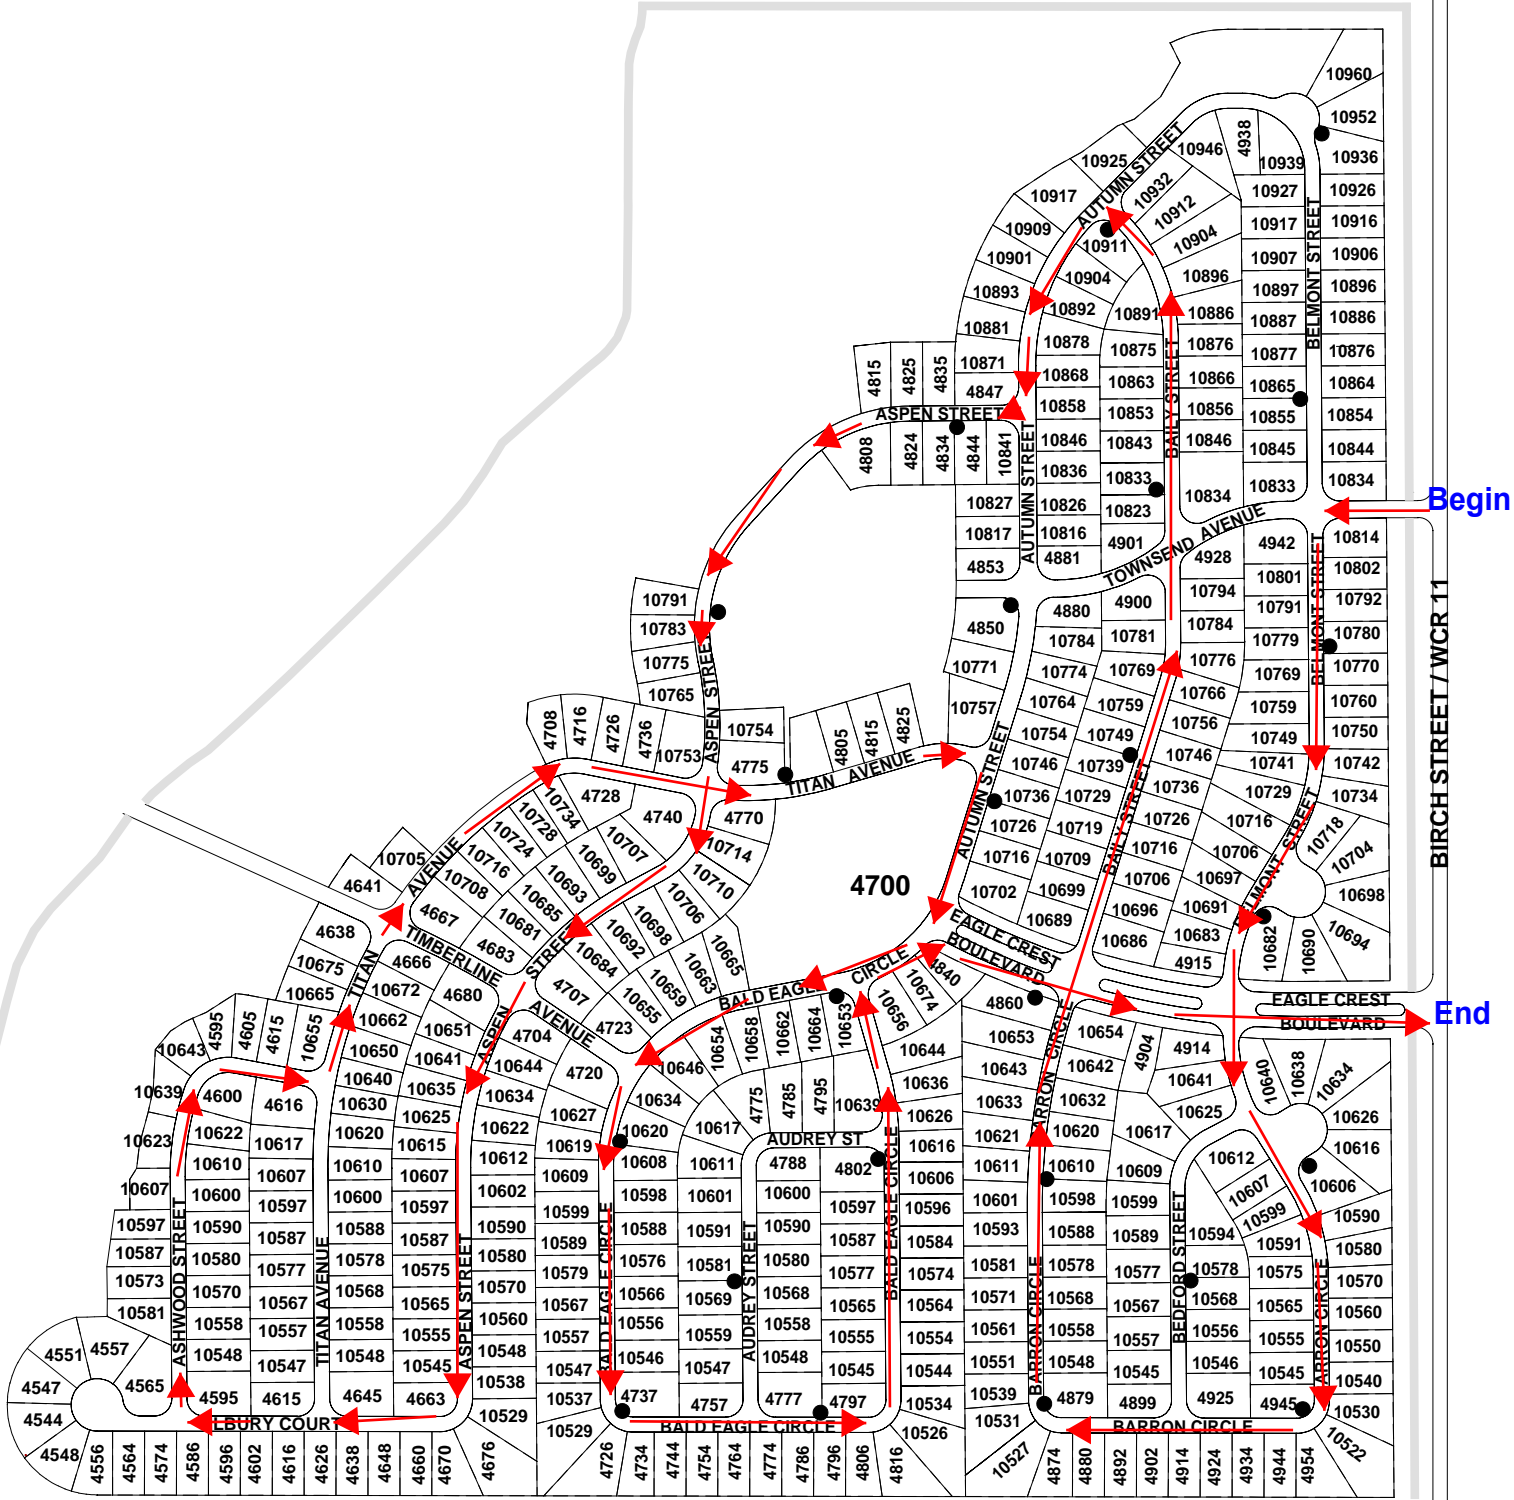

COAL RIDGE MIDDLE SCHOOL

EMERGENCY ACCESS

PARK

Begin

FIRESTONE BOULEVARD - WCR 24

FRONTIER STREET - WCR 15

End

Ridgecrest and St. Vrain

12/18 A 2/2

WCR 13 / COLORADO BLVD.

End

Turn
around
point

Start

Maple Ridge II & Clark Ranch

Hidden Creek

WCR 16

WCR 15

Eagle Crest

12/18 C 1/4

FIRESTONE BOULEVARD / WCR 24

Monarch

12/18 C 2/4

Neighbors Pointe

12/18 C 3/4

Stoneridge

12/18 C 4/4