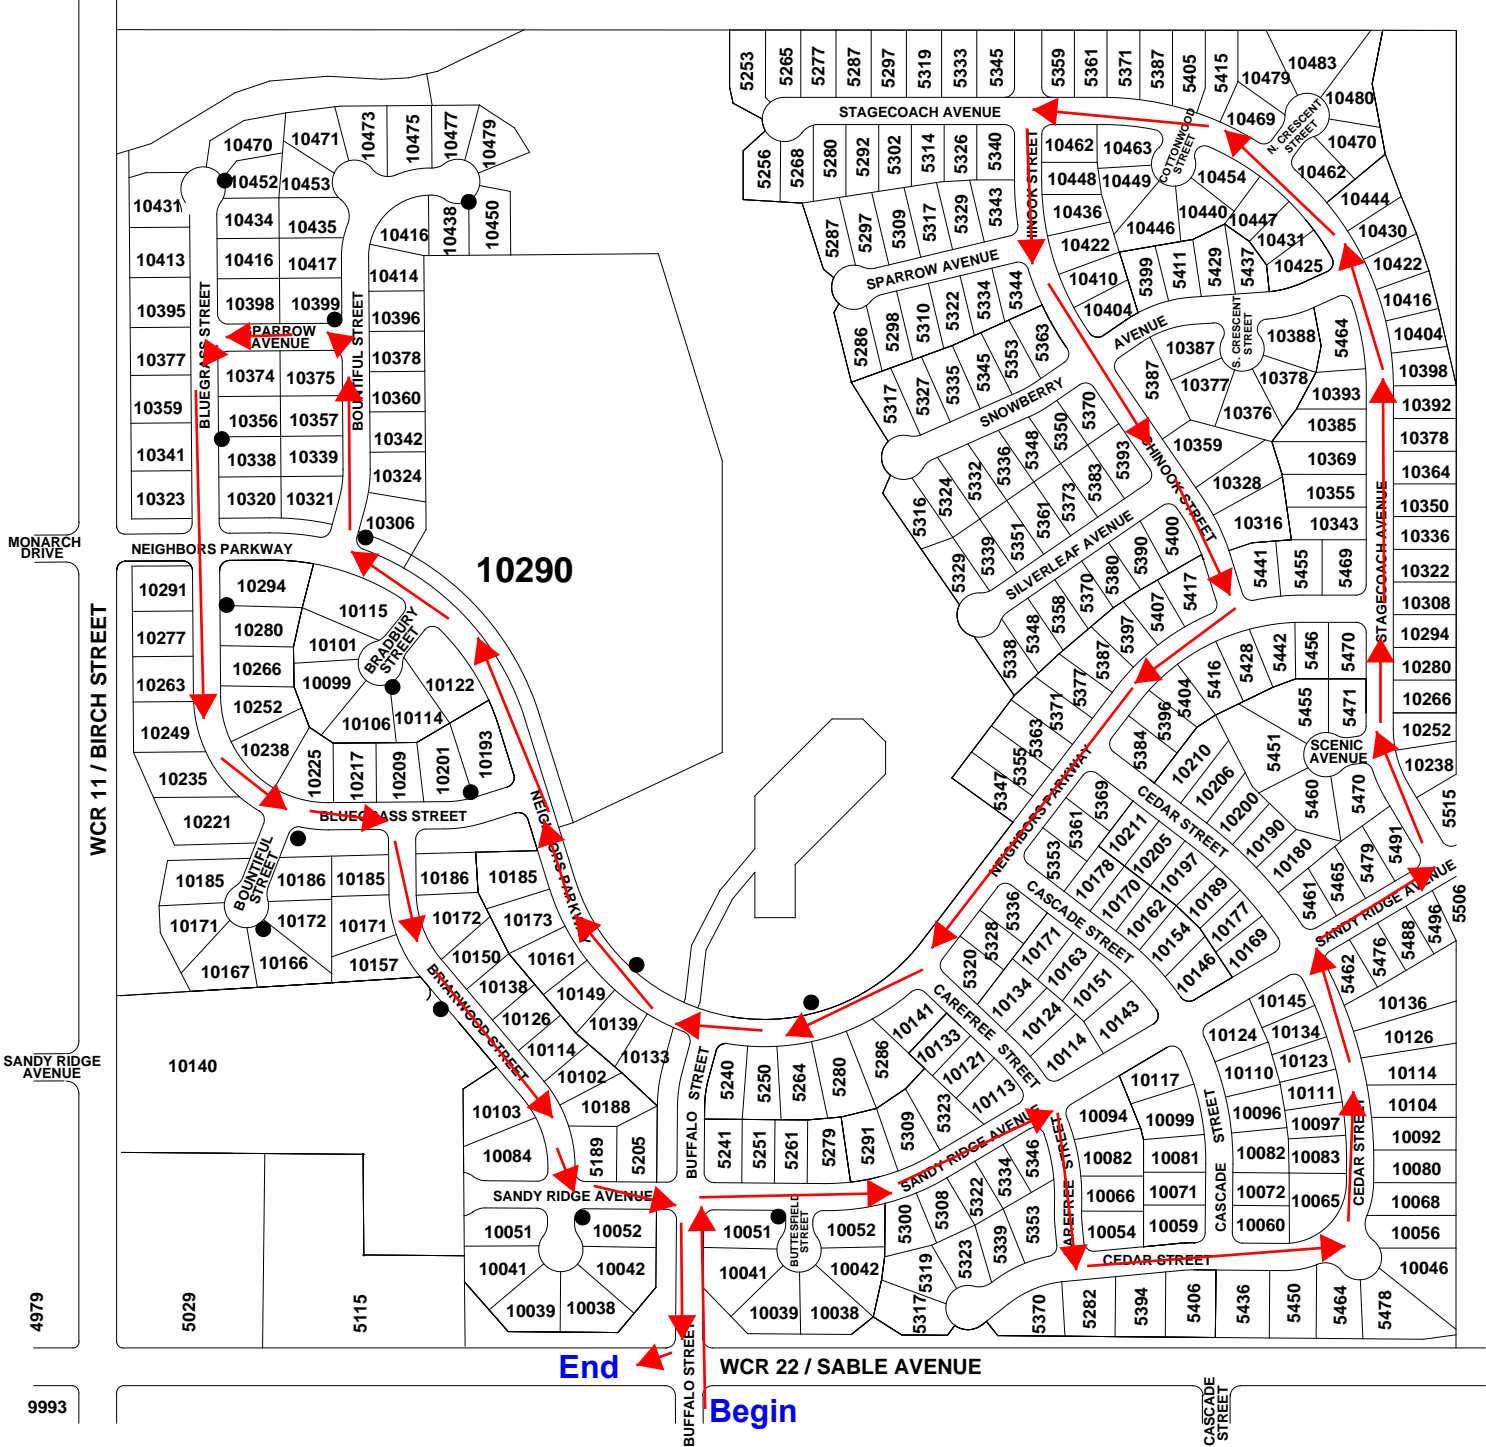

COAL RIDGE MIDDLE SCHOOL

EMERGENCY ACCESS

PARK

Begin

FIRESTONE BOULEVARD - WCR 24

FRONTIER STREET - WCR 15

End

Ridgecrest and St. Vrain

12/18 A 2/2

WCR 13 / COLORADO BLVD.

End

Turn
around
point

Start

Maple Ridge II & Clark Ranch

Hidden Creek

WCR 16

WCR 15

Eagle Crest

12/18 C 1/4

FIRESTONE BOULEVARD / WCR 24

Monarch

12/18 C 2/4

Neighbors Pointe

12/18 C 3/4

Stoneridge

12/18 C 4/4