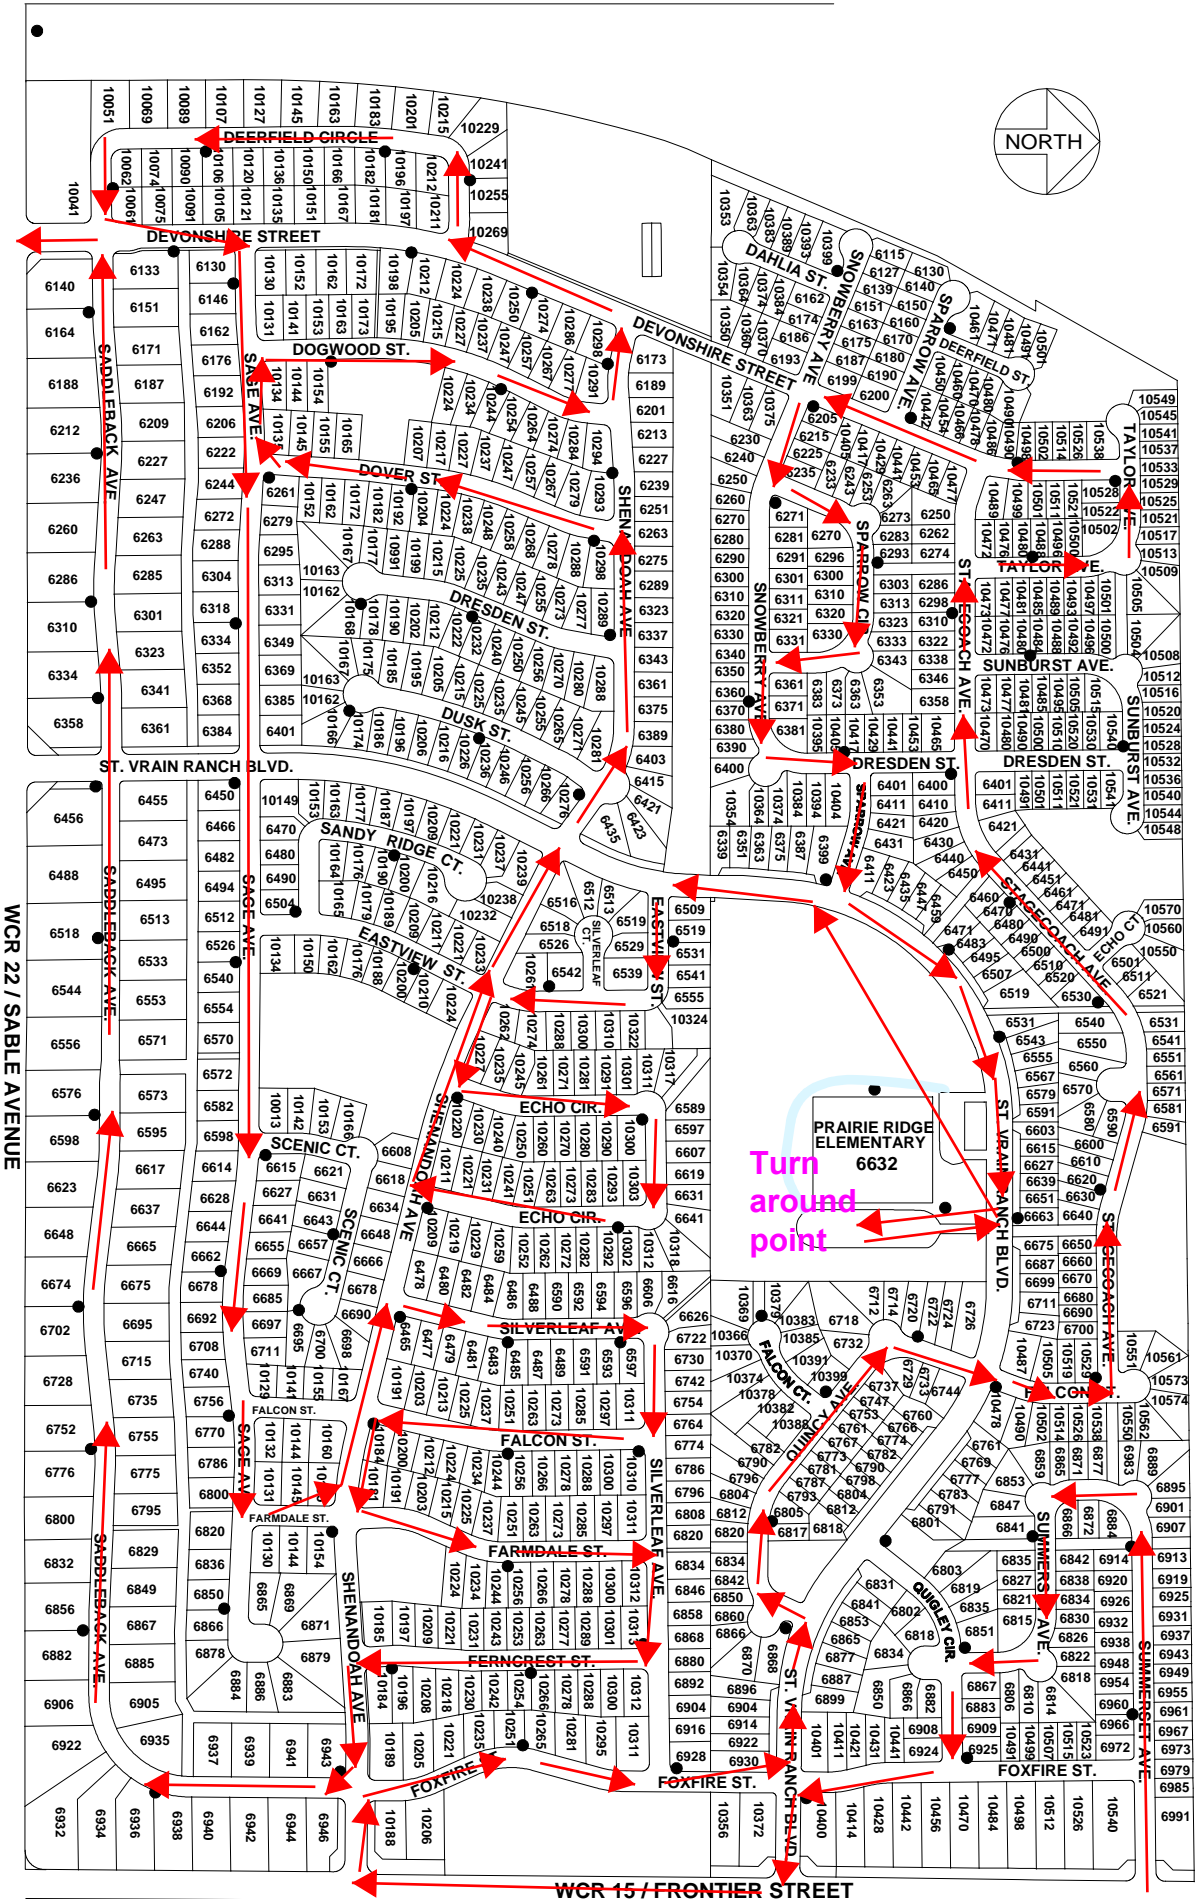

COAL RIDGE MIDDLE SCHOOL

EMERGENCY ACCESS

PARK

Begin

FIRESTONE BOULEVARD - WCR 24

FRONTIER STREET - WCR 15

End

Ridgecrest and St. Vrain

12/18 A 2/2

WCR 13 / COLORADO BLVD.

End

Turn
around
point

Start

Maple Ridge II & Clark Ranch

Hidden Creek

WCR 16

WCR 15

Eagle Crest

12/18 C 1/4

FIRESTONE BOULEVARD / WCR 24

Monarch

12/18 C 2/4

Neighbors Pointe

12/18 C 3/4

Stoneridge

12/18 C 4/4