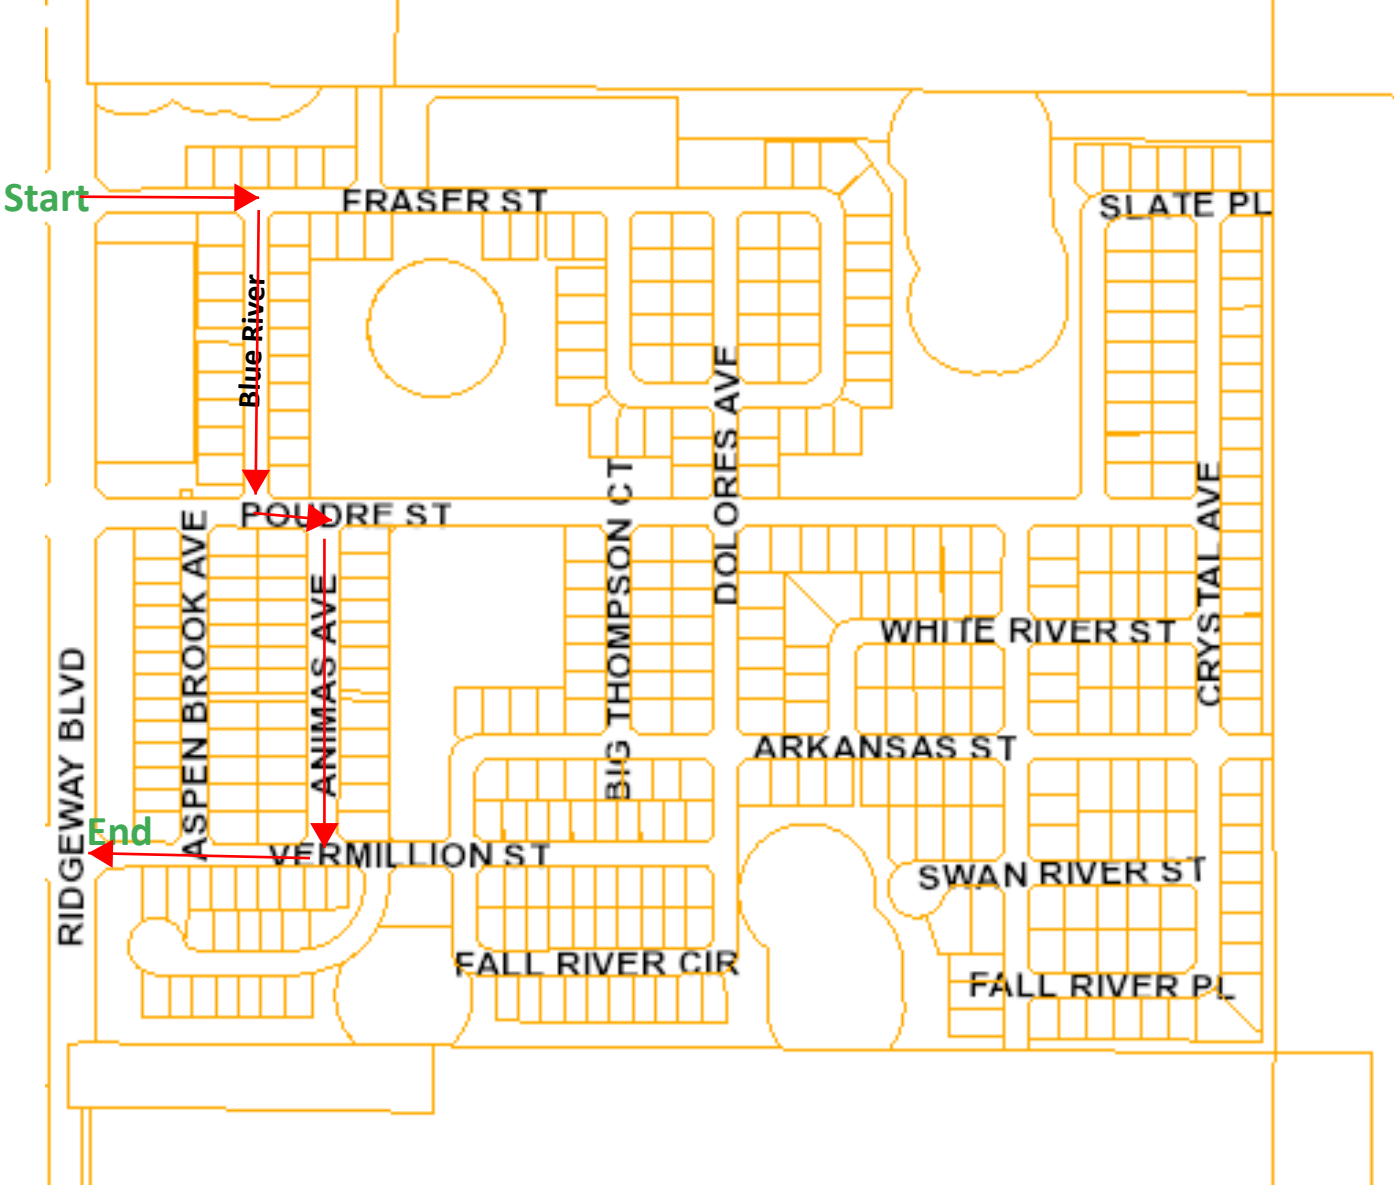

COAL RIDGE MIDDLE SCHOOL

EMERGENCY ACCESS

PARK

Begin

FIRESTONE BOULEVARD - WCR 24

FRONTIER STREET - WCR 15

End

Ridgecrest and St. Vrain

12/18 A 2/2

WCR 13 / COLORADO BLVD.

End

Turn
around
point

Start

Maple Ridge II & Clark Ranch

Hidden Creek

WCR 16

WCR 15

Eagle Crest

12/18 C 1/4

FIRESTONE BOULEVARD / WCR 24

Monarch

12/18 C 2/4

Neighbors Pointe

12/18 C 3/4

Stoneridge

12/18 C 4/4