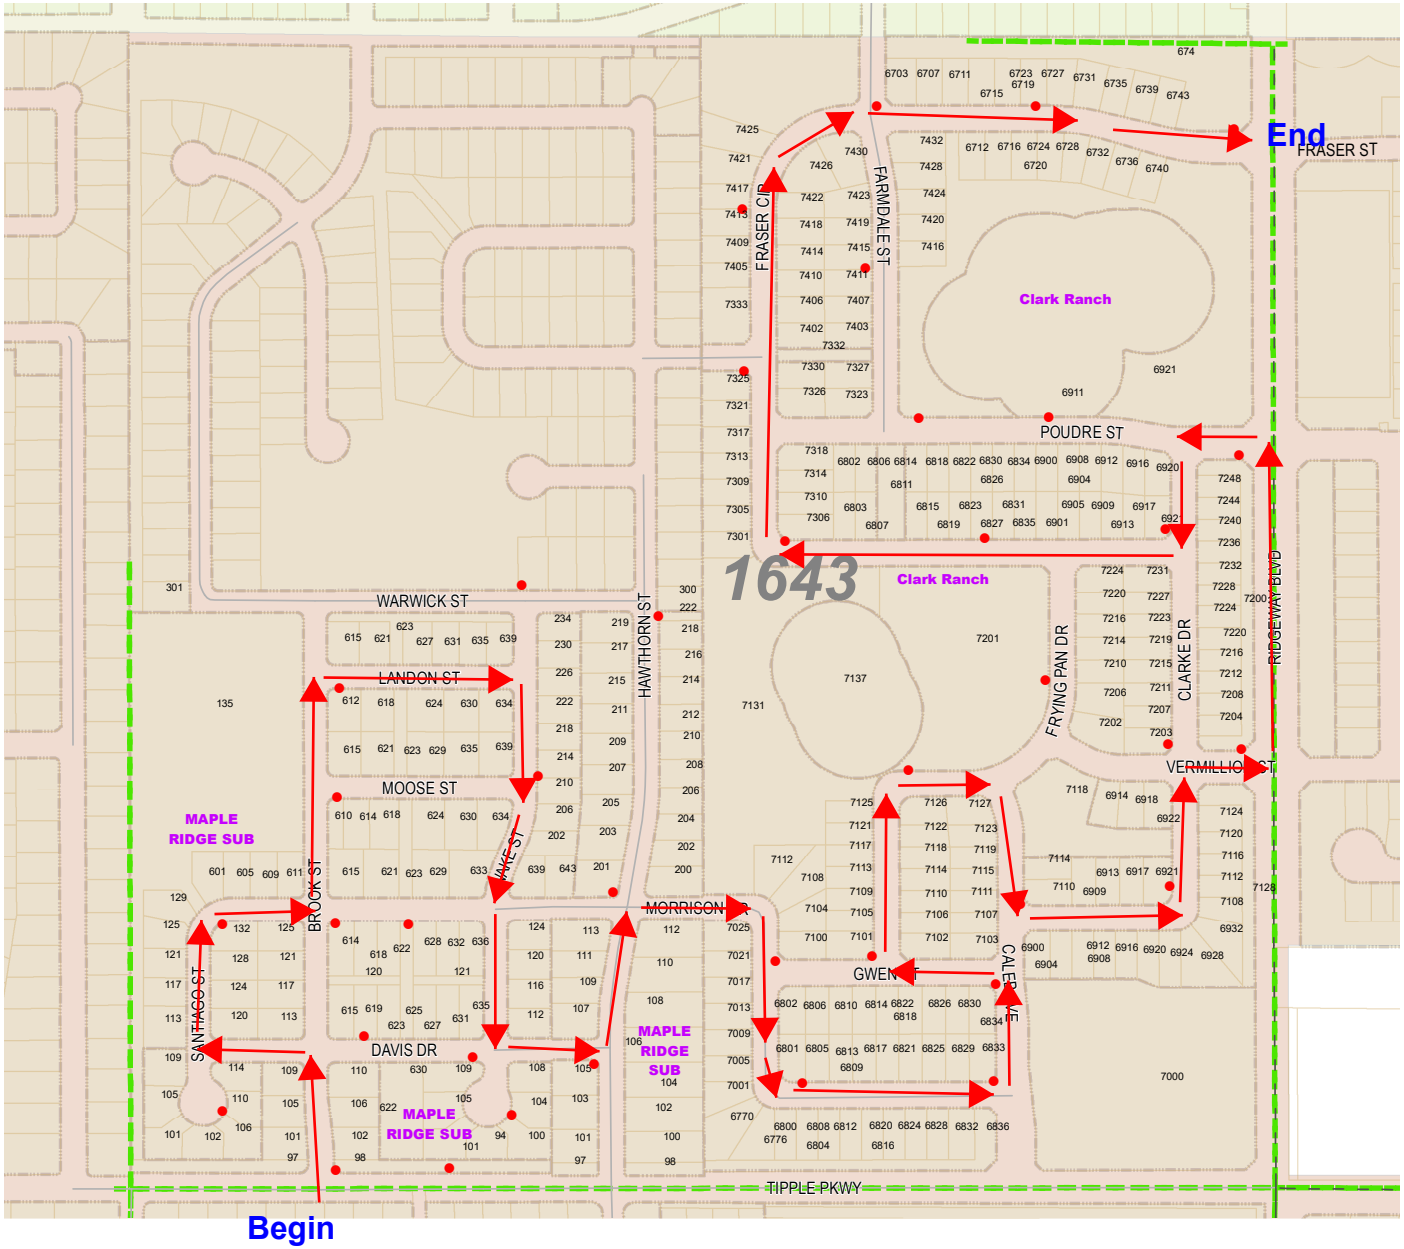

COAL RIDGE MIDDLE SCHOOL

EMERGENCY ACCESS

PARK

Begin

FIRESTONE BOULEVARD - WCR 24

FRONTIER STREET - WCR 15

End

Ridgecrest and St. Vrain

12/18 A 2/2

WCR 13 / COLORADO BLVD.

End

Turn
around
point

Start

Maple Ridge II & Clark Ranch

Hidden Creek

WCR 16

WCR 15

Eagle Crest

12/18 C 1/4

FIRESTONE BOULEVARD / WCR 24

Monarch

12/18 C 2/4

Neighbors Pointe

12/18 C 3/4

Stoneridge

12/18 C 4/4