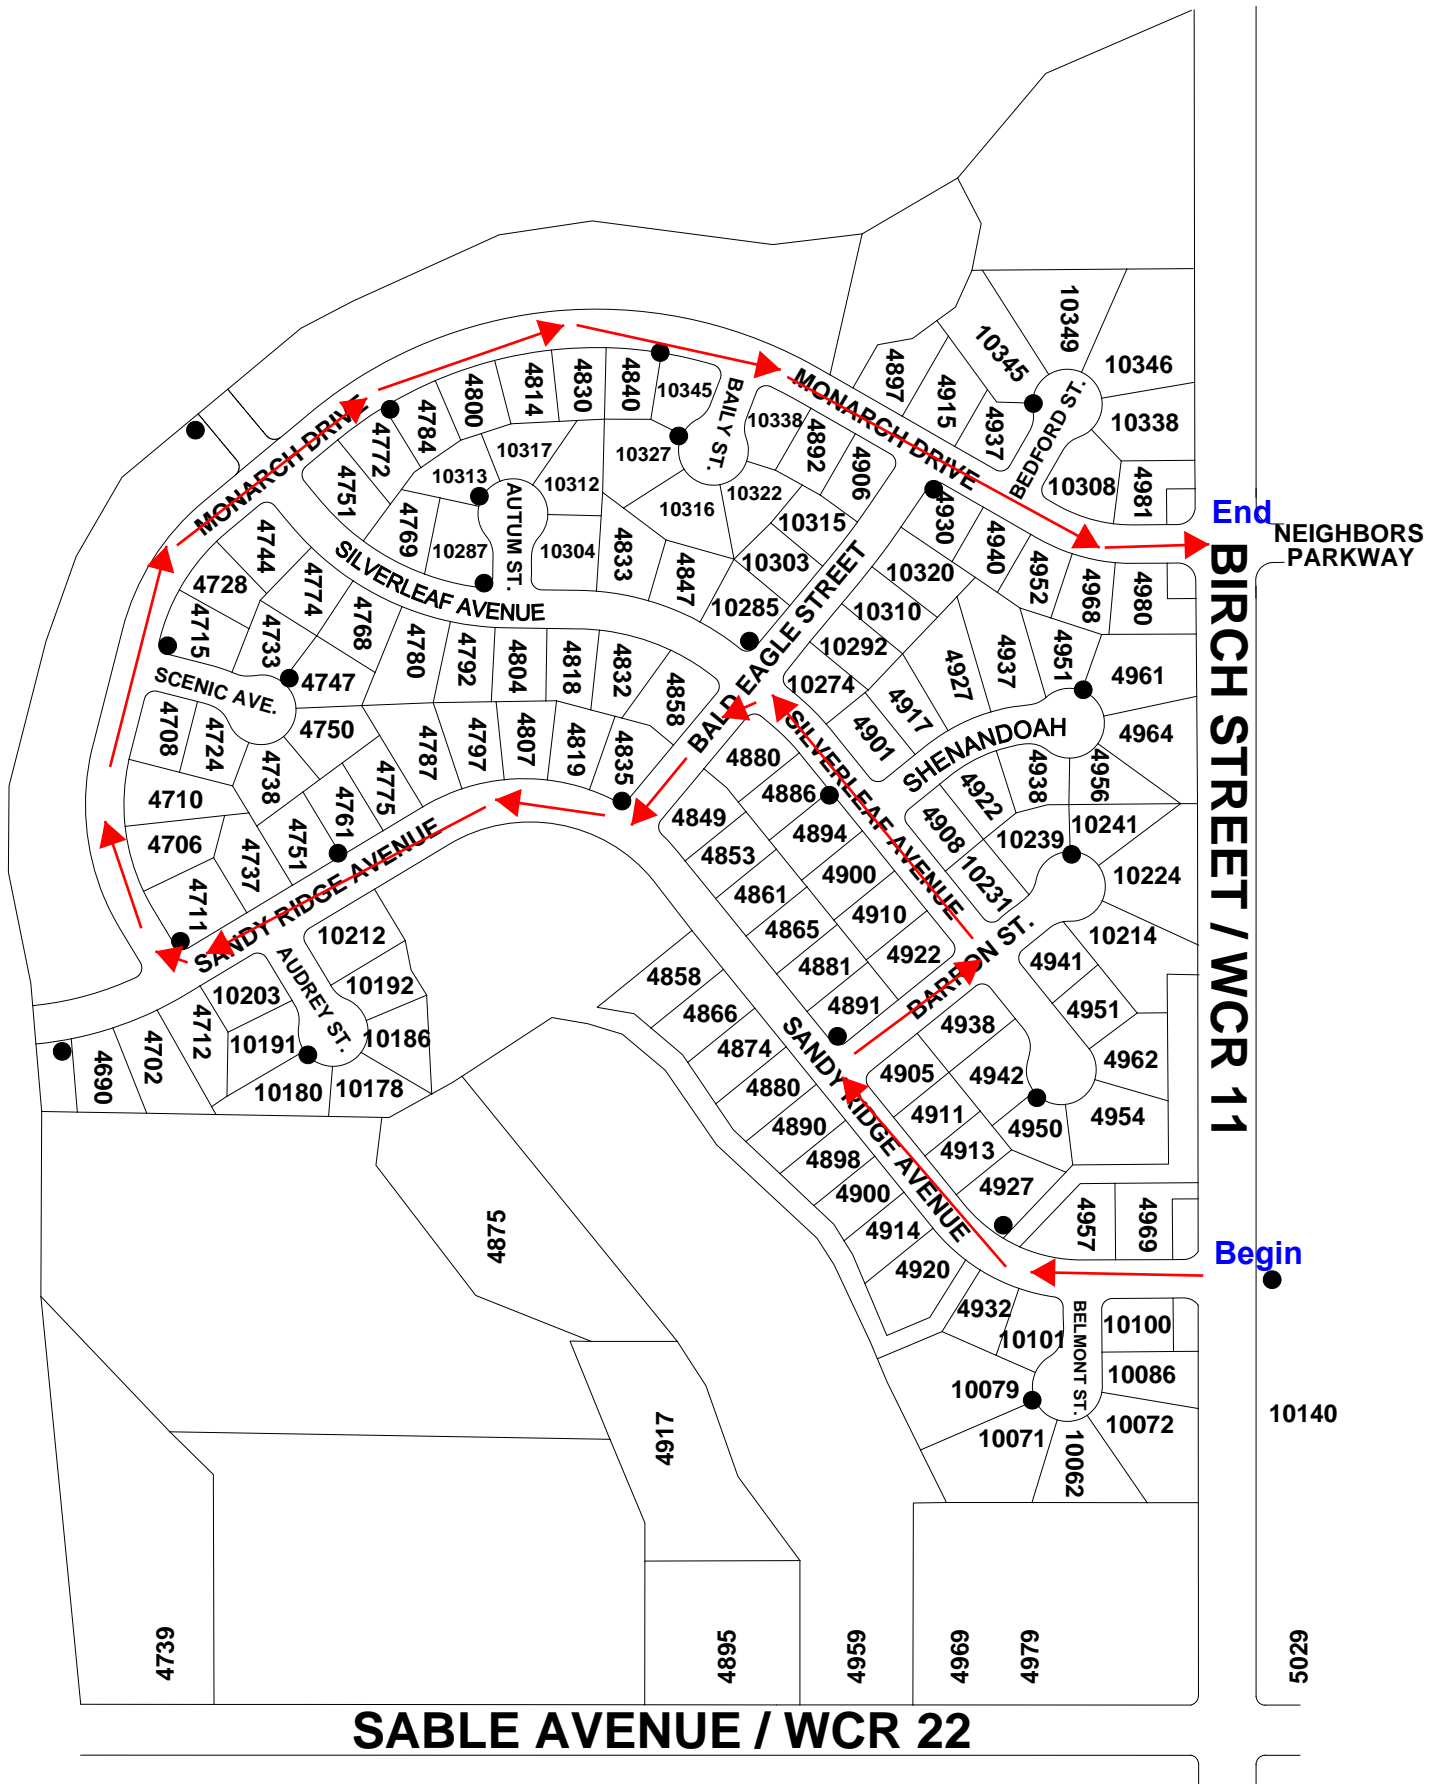

COAL RIDGE MIDDLE SCHOOL

EMERGENCY ACCESS

PARK

Begin

FIRESTONE BOULEVARD - WCR 24

FRONTIER STREET - WCR 15

End

Ridgecrest and St. Vrain

12/18 A 2/2

WCR 13 / COLORADO BLVD.

End

Turn
around
point

Start

Maple Ridge II & Clark Ranch

Hidden Creek

WCR 16

WCR 15

Eagle Crest

12/18 C 1/4

FIRESTONE BOULEVARD / WCR 24

Monarch

12/18 C 2/4

Neighbors Pointe

12/18 C 3/4

Stoneridge

12/18 C 4/4