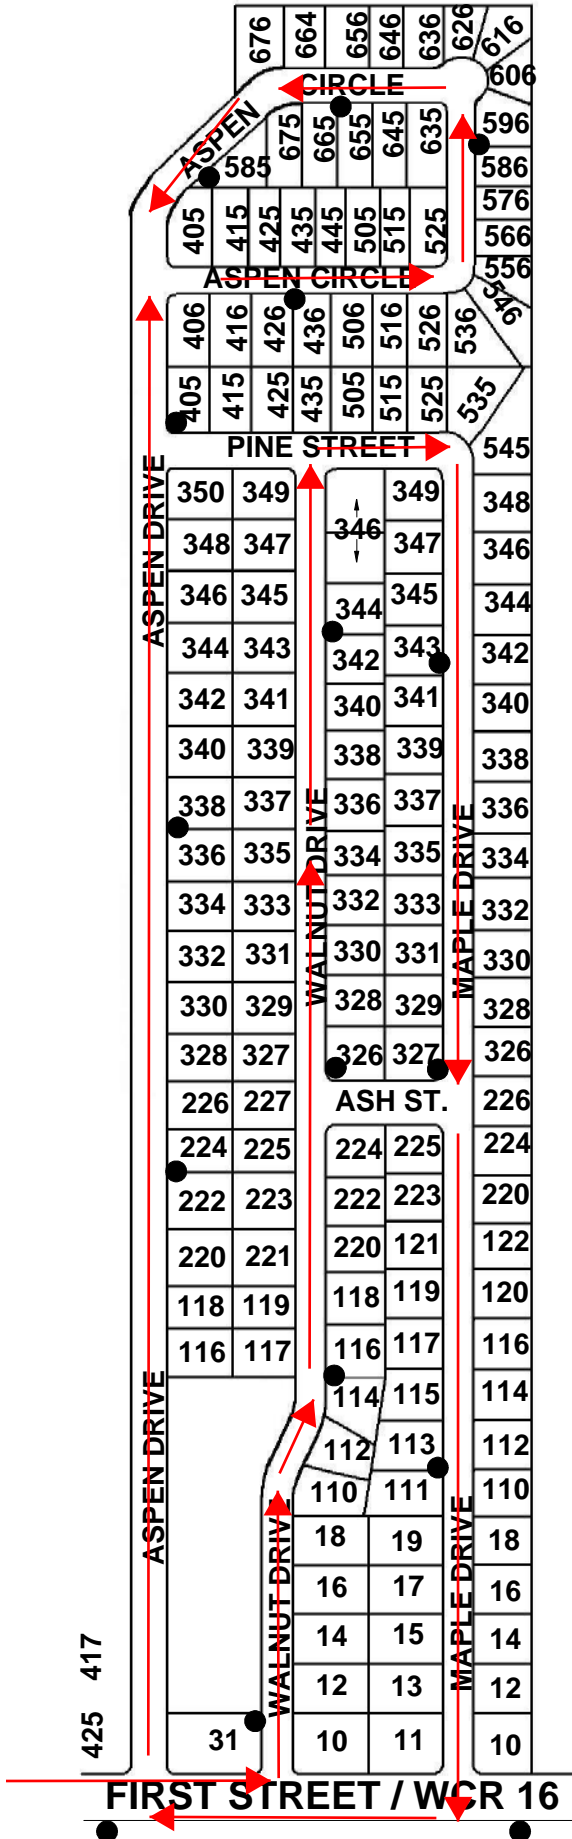

COAL RIDGE MIDDLE SCHOOL

EMERGENCY ACCESS

PARK

Begin

FIRESTONE BOULEVARD - WCR 24

FRONTIER STREET - WCR 15

End

Ridgecrest and St. Vrain

12/18 A 2/2

WCR 13 / COLORADO BLVD.

End

Turn
around
point

Start

Maple Ridge II & Clark Ranch

Hidden Creek

WCR 16

WCR 15

Eagle Crest

12/18 C 1/4

FIRESTONE BOULEVARD / WCR 24

Monarch

12/18 C 2/4

Neighbors Pointe

12/18 C 3/4

Stoneridge

12/18 C 4/4