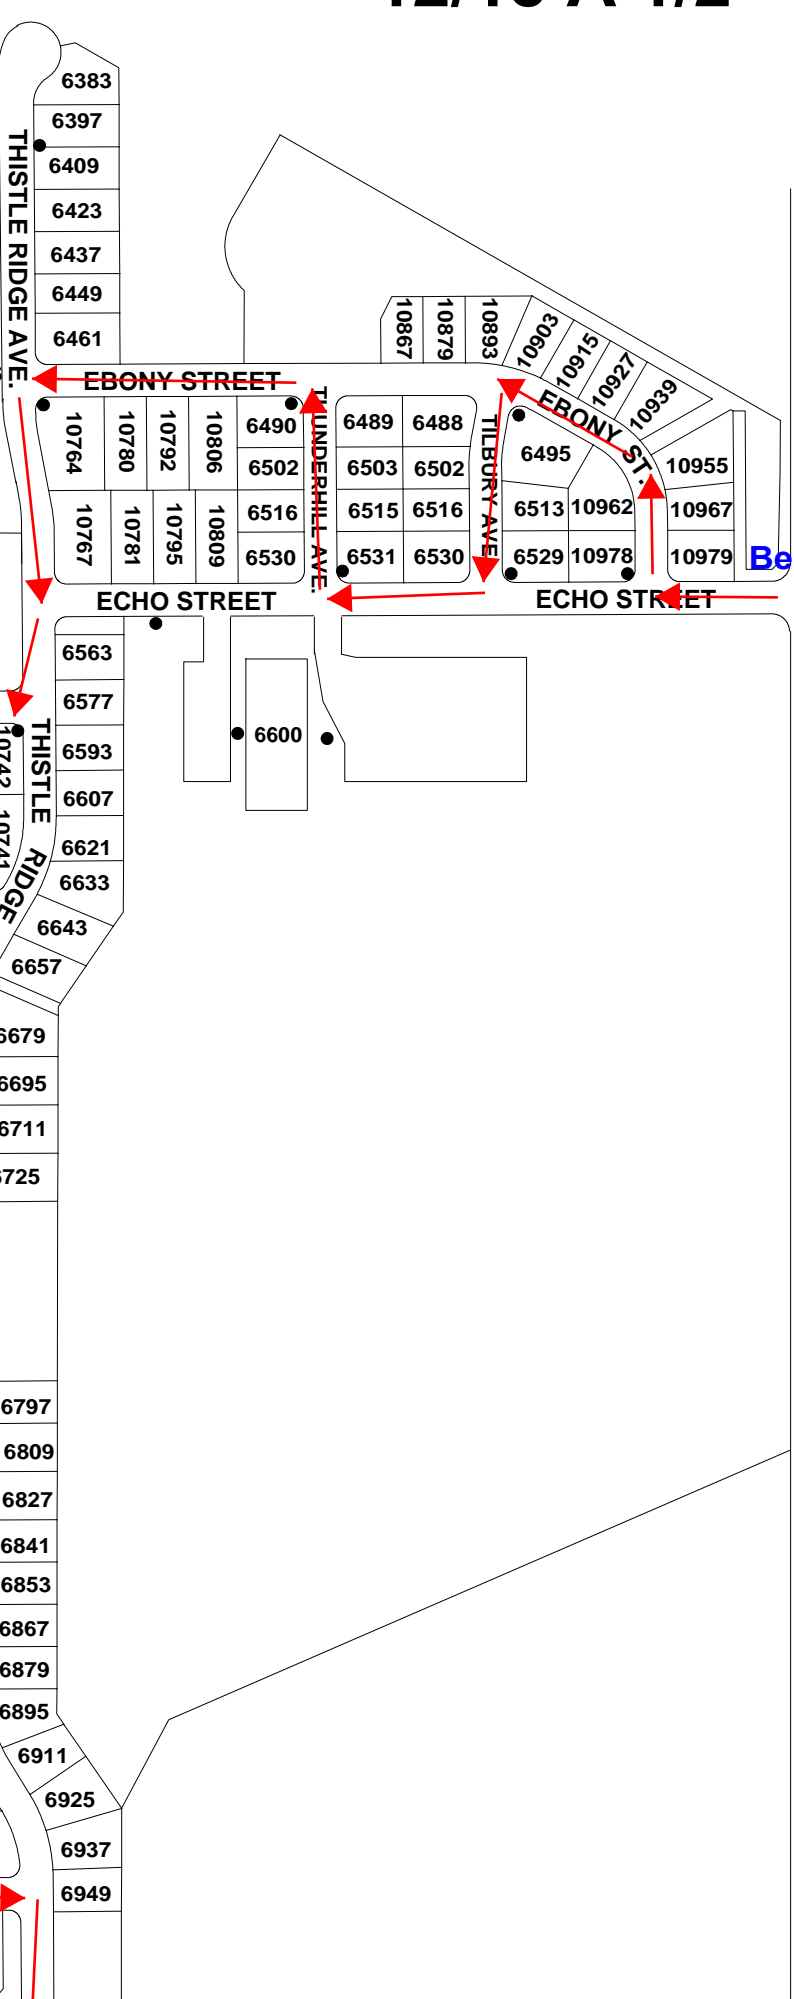

COAL RIDGE MIDDLE SCHOOL

EMERGENCY ACCESS

PARK

Begin

FIRESTONE BOULEVARD - WCR 24

FRONTIER STREET - WCR 15

End

Ridgecrest and St. Vrain

12/18 A 2/2

WCR 13 / COLORADO BLVD.

End

Turn
around
point

Start

Maple Ridge II & Clark Ranch

Hidden Creek

WCR 16

WCR 15

Eagle Crest

12/18 C 1/4

FIRESTONE BOULEVARD / WCR 24

Monarch

12/18 C 2/4

Neighbors Pointe

12/18 C 3/4

Stoneridge

12/18 C 4/4