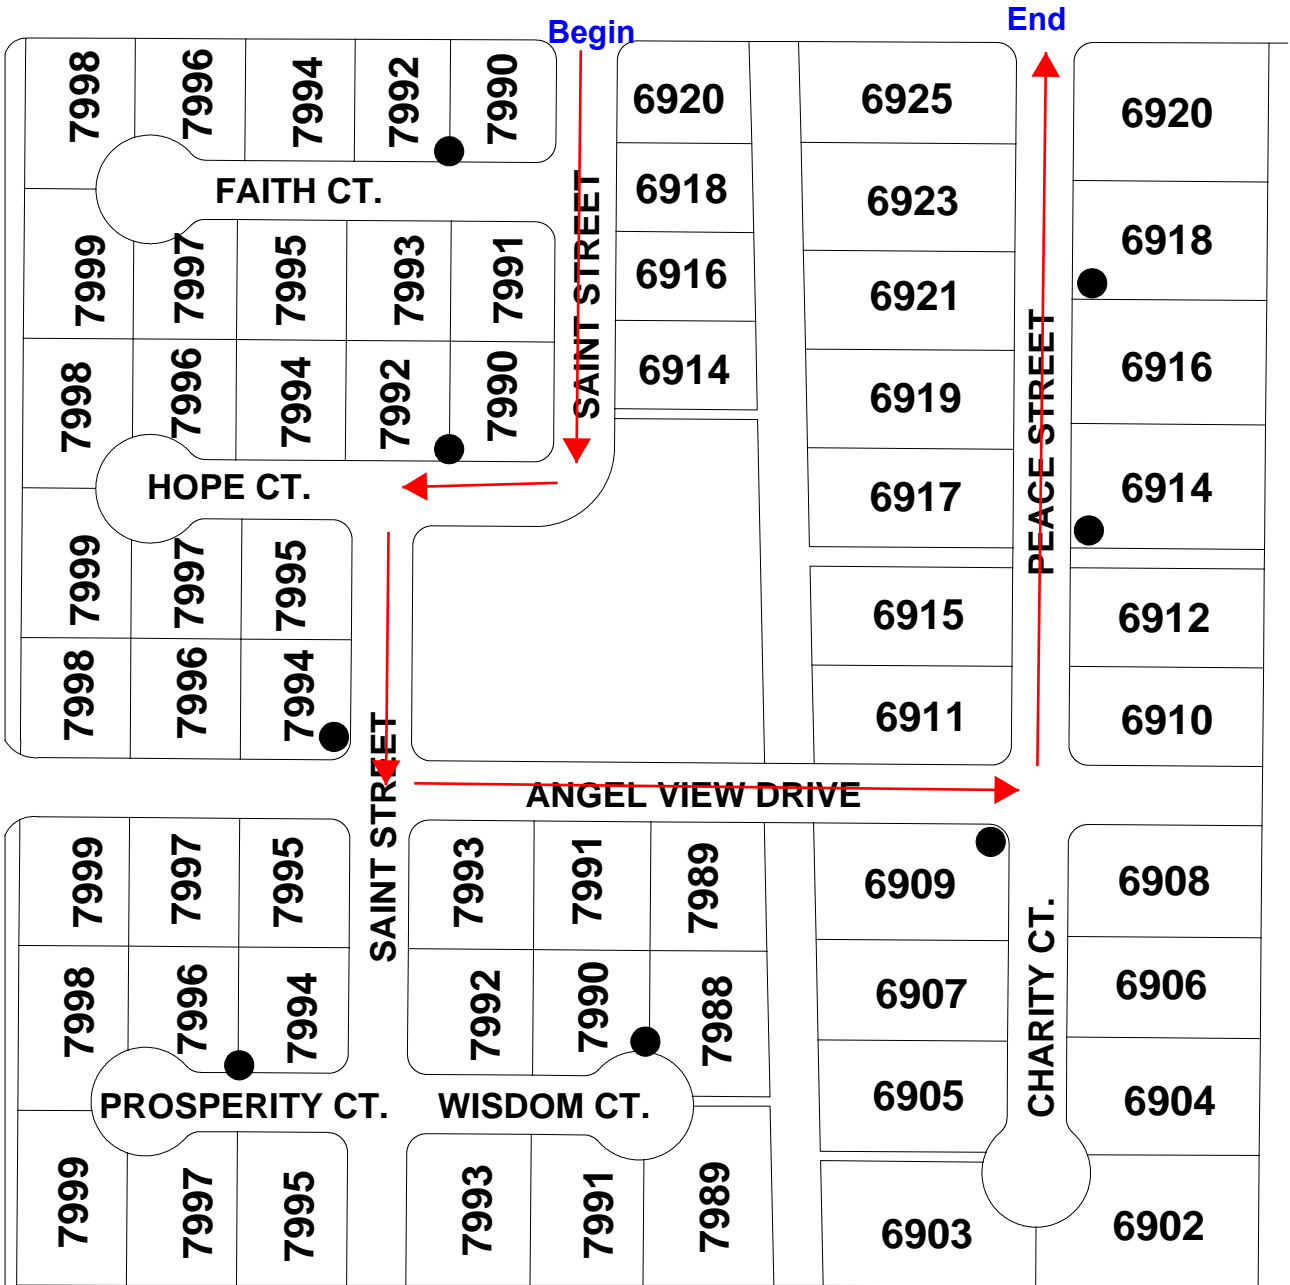

COAL RIDGE MIDDLE SCHOOL

EMERGENCY ACCESS

PARK

Begin

FIRESTONE BOULEVARD - WCR 24

FRONTIER STREET - WCR 15

End

Ridgecrest and St. Vrain

12/18 A 2/2

WCR 13 / COLORADO BLVD.

End

Turn
around
point

Start

Maple Ridge II & Clark Ranch

Hidden Creek

WCR 16

WCR 15

Eagle Crest

12/18 C 1/4

FIRESTONE BOULEVARD / WCR 24

Monarch

12/18 C 2/4

Neighbors Pointe

12/18 C 3/4

Stoneridge

12/18 C 4/4