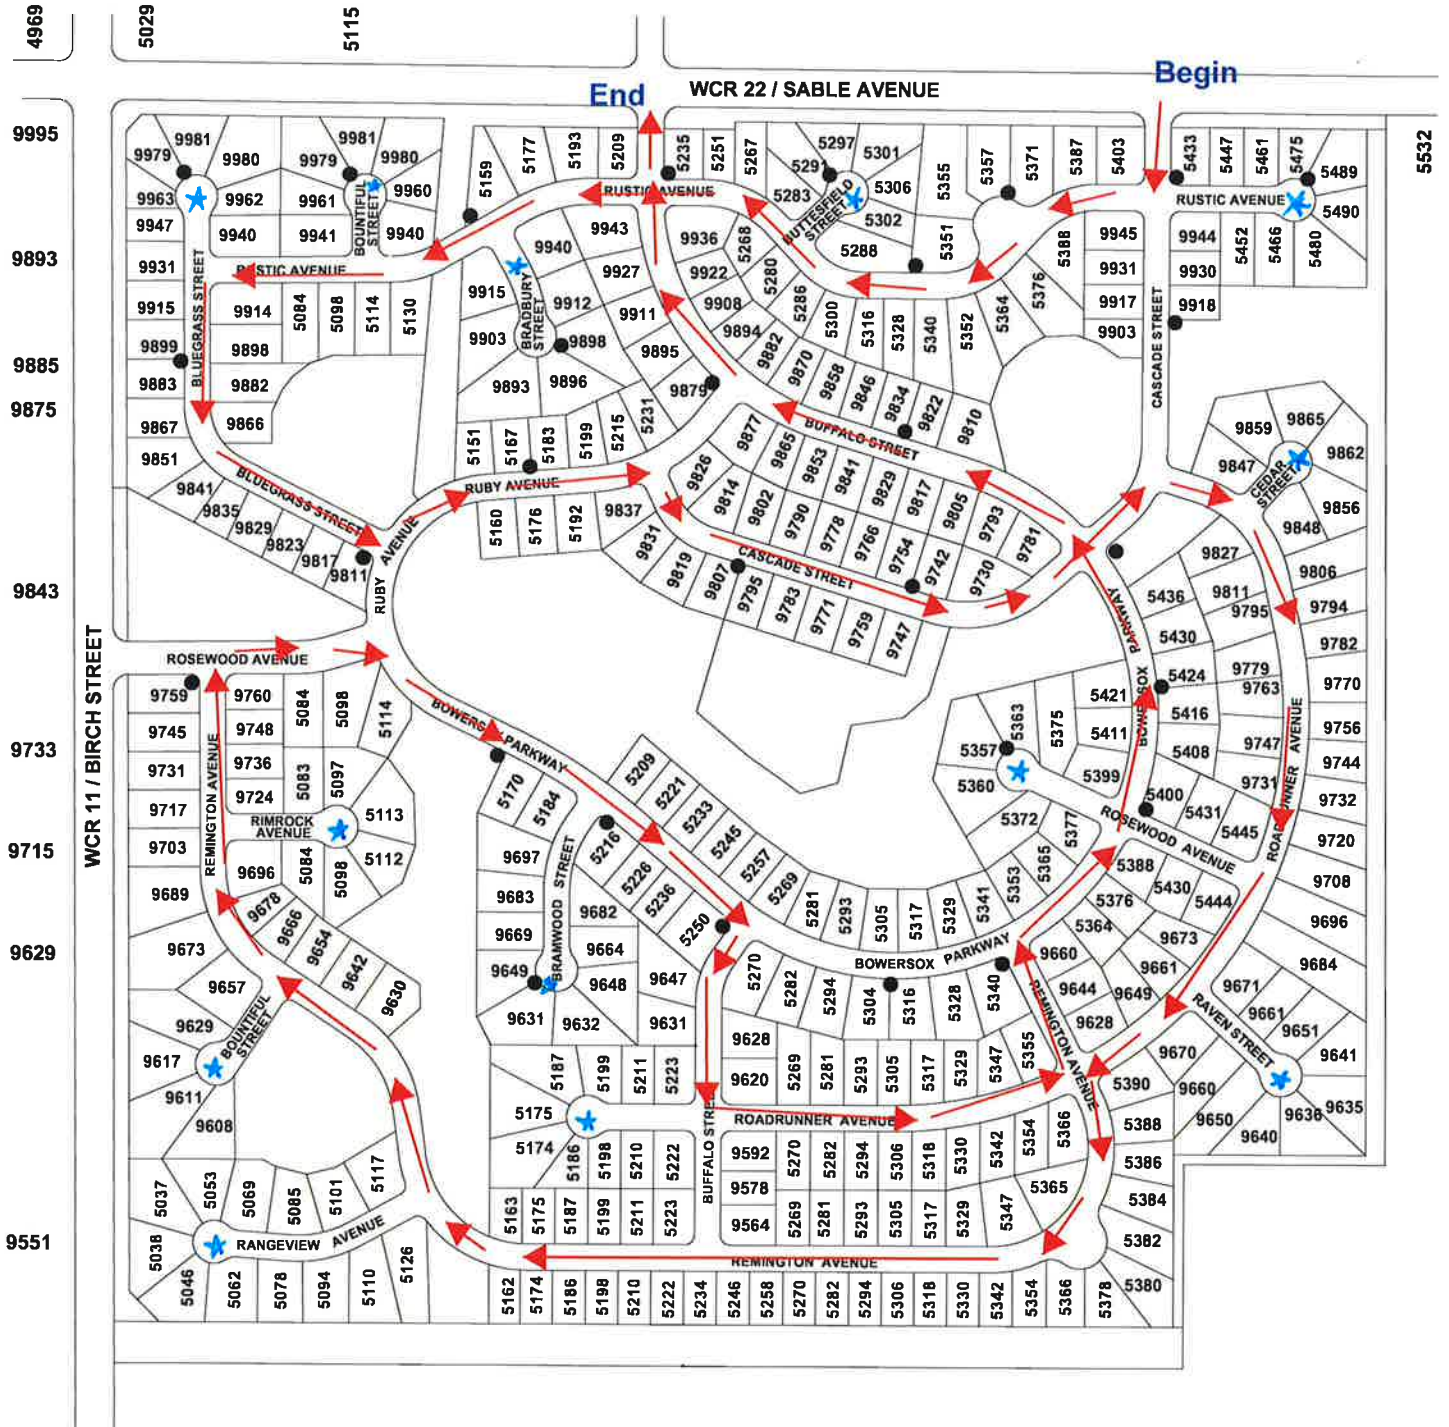

Sagebrush

12/21 A 1/5

COAL RIDGE MIDDLE SCHOOL

EMERGENCY ACCESS

Begin

FIRESTONE BOULEVARD - WCR 24

FRONTIER STREET - WCR 15

End

Ridgecrest and St. Vrain

★ St. Vrain Walk 530-900 ★
Pedestrian traffic @ St Vrain Ranch Blvd +
Saddleback Ave - Sage Ave.

12/21 A 2/5

End

Turn around point

Start

Saddleback

~End @ Farmdale & Falcon st
Exit on Falcon st to Pine Cone.
* No emergency lights @ 12/21 A 4/5
end.

Begin

Neighbors Point

12/21 B 3/4

Stoneridge

12/21 B 4/4

Old Town Frederick & Carriage Hills

TIPPLE PARKWAY /
WCR 16

12/21 C 1/4

12/21 C 2/4

Maple Ridge II & Clark Ranch

Parkview

12/21 C 4/4

*No emergency
Lights @ END