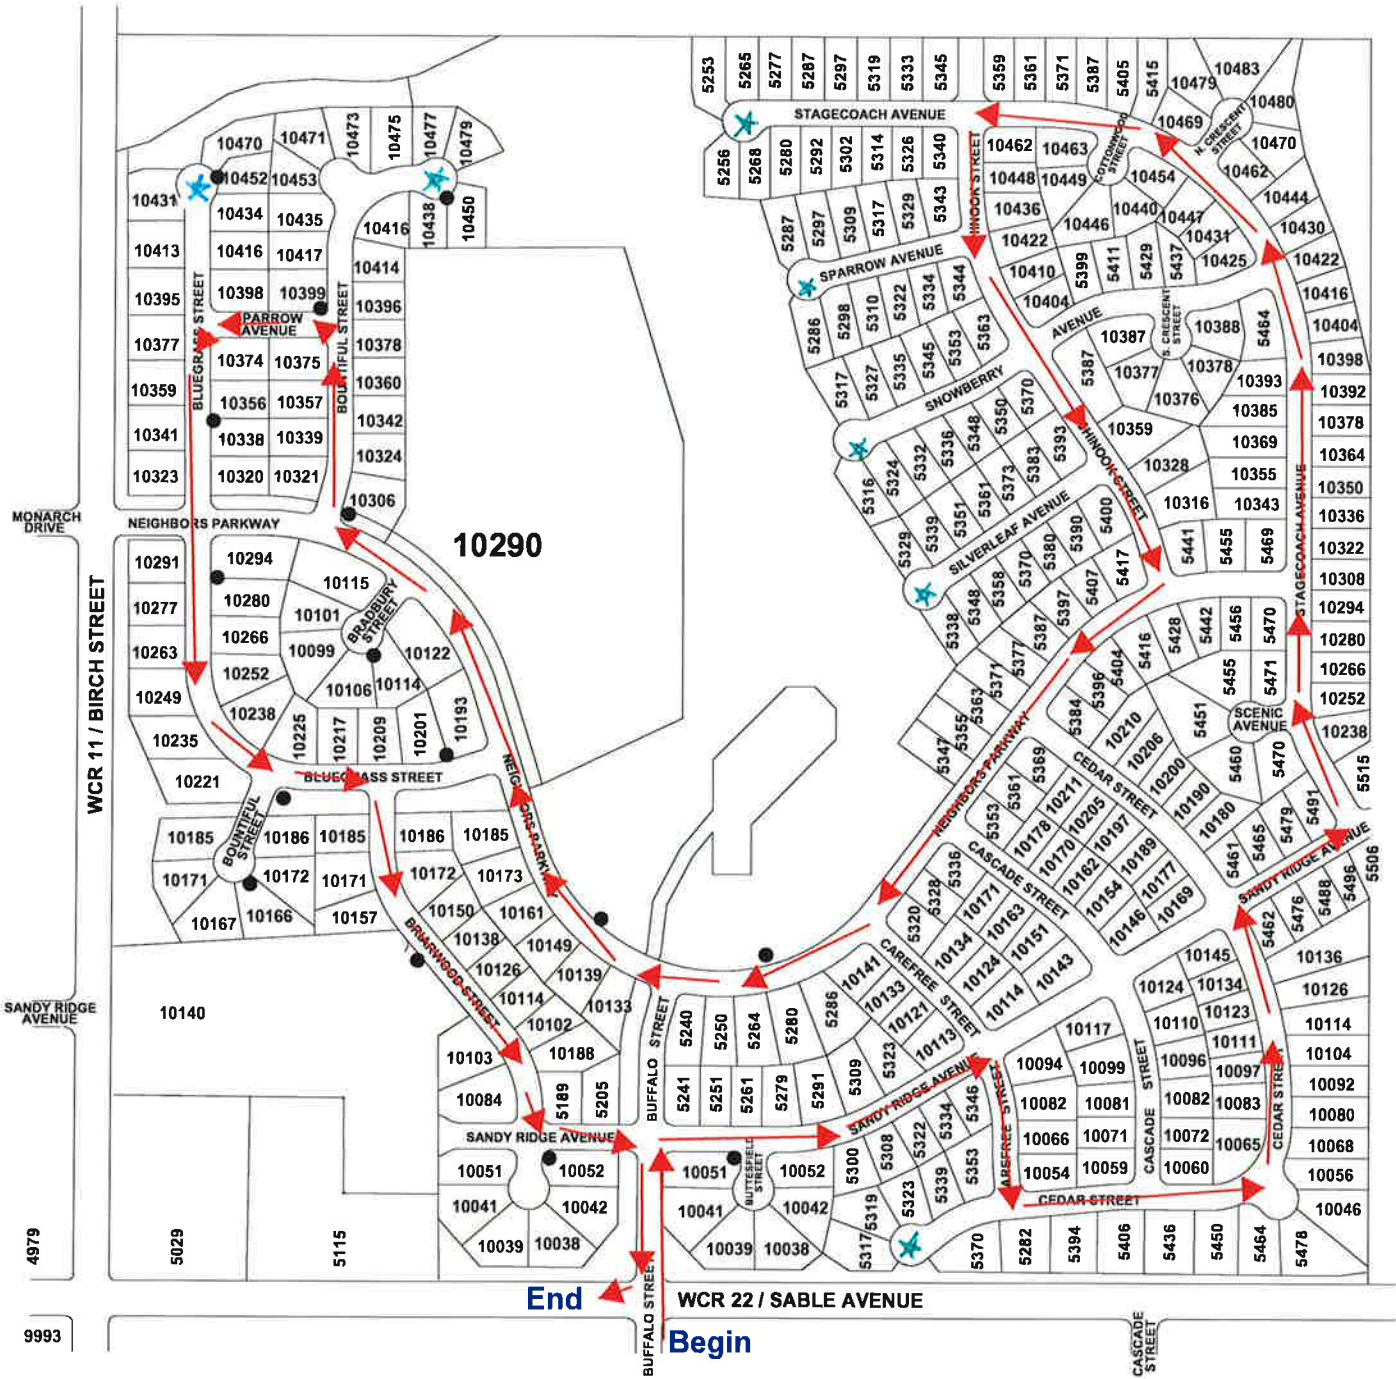

Sagebrush

12/21 A 1/5

COAL RIDGE MIDDLE SCHOOL

EMERGENCY ACCESS

Begin

FIRESTONE BOULEVARD - WCR 24

FRONTIER STREET - WCR 15

End

Ridgecrest and St. Vrain

★ St. Vrain Walk 530-900 ★
Pedestrian traffic @ St Vrain Ranch Blvd +
Saddleback Ave - Sage Ave.

12/21 A 2/5

End

Turn around point

Start

Saddleback

~End @ Farmdale & Falcon st
Exit on Falcon st to Pine Cone.
* No emergency lights @ 12/21 A 4/5
end.

Begin

Neighbors Point

12/21 B 3/4

Stoneridge

12/21 B 4/4

Old Town Frederick & Carriage Hills

TIPPLE PARKWAY /
WCR 16

12/21 C 1/4

12/21 C 2/4

Maple Ridge II & Clark Ranch

Parkview

12/21 C 4/4

*No emergency
Lights @ END