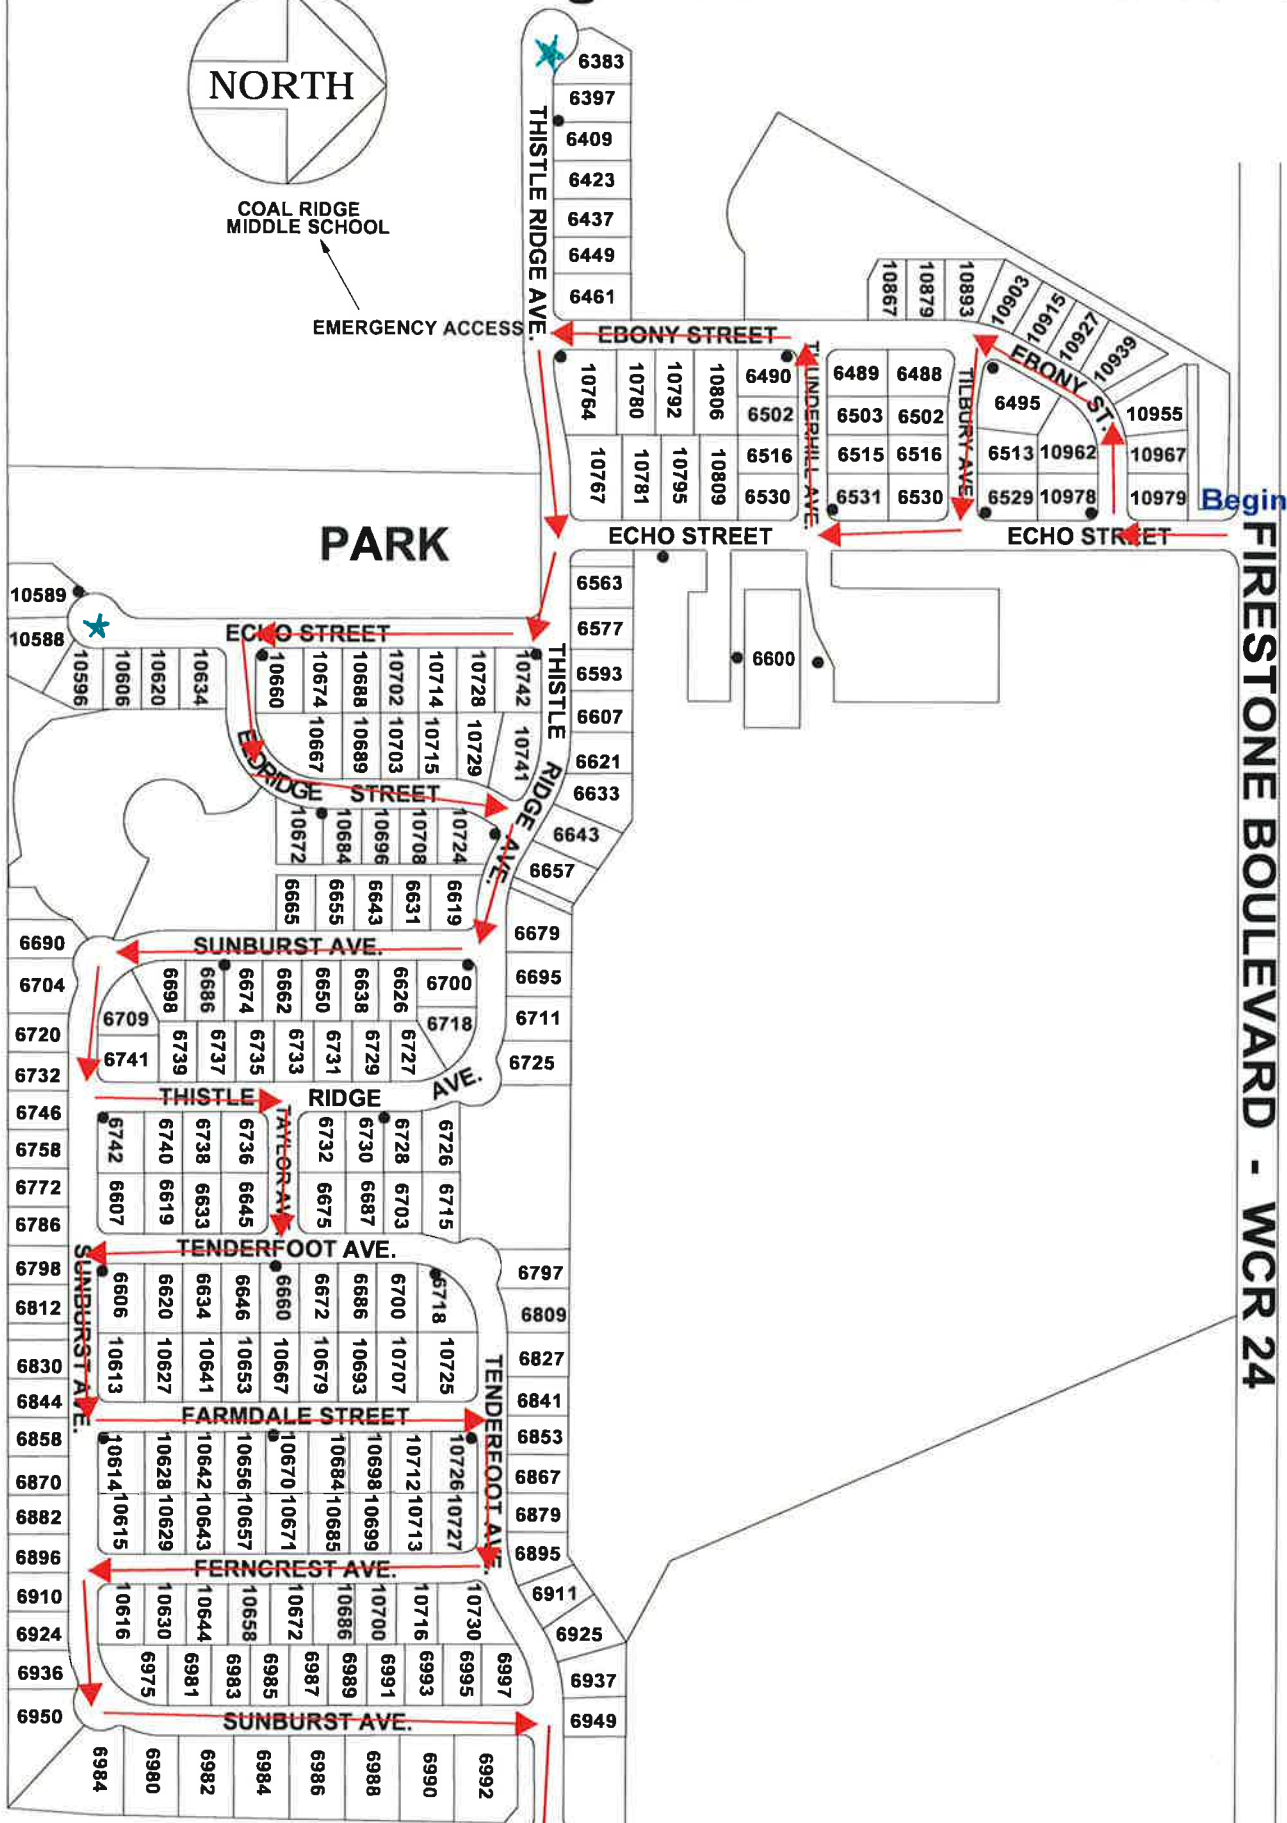

Sagebrush

12/21 A 1/5

COAL RIDGE MIDDLE SCHOOL

EMERGENCY ACCESS

Begin

FIRESTONE BOULEVARD - WCR 24

FRONTIER STREET - WCR 15

End

Ridgecrest and St. Vrain

★ St. Vrain Walk 530-900 ★
Pedestrian traffic @ St Vrain Ranch Blvd +
Saddleback Ave - Sage Ave.

12/21 A 2/5

End

Turn around point

Start

Saddleback

~End @ Farmdale & Falcon st
Exit on Falcon st to Pine Cone.
* No emergency lights @ 12/21 A 4/5
end.

Begin

Neighbors Point

12/21 B 3/4

Stoneridge

12/21 B 4/4

Old Town Frederick & Carriage Hills

TIPPLE PARKWAY /
WCR 16

12/21 C 1/4

12/21 C 2/4

Maple Ridge II & Clark Ranch

Parkview

12/21 C 4/4

*No emergency
Lights @ END