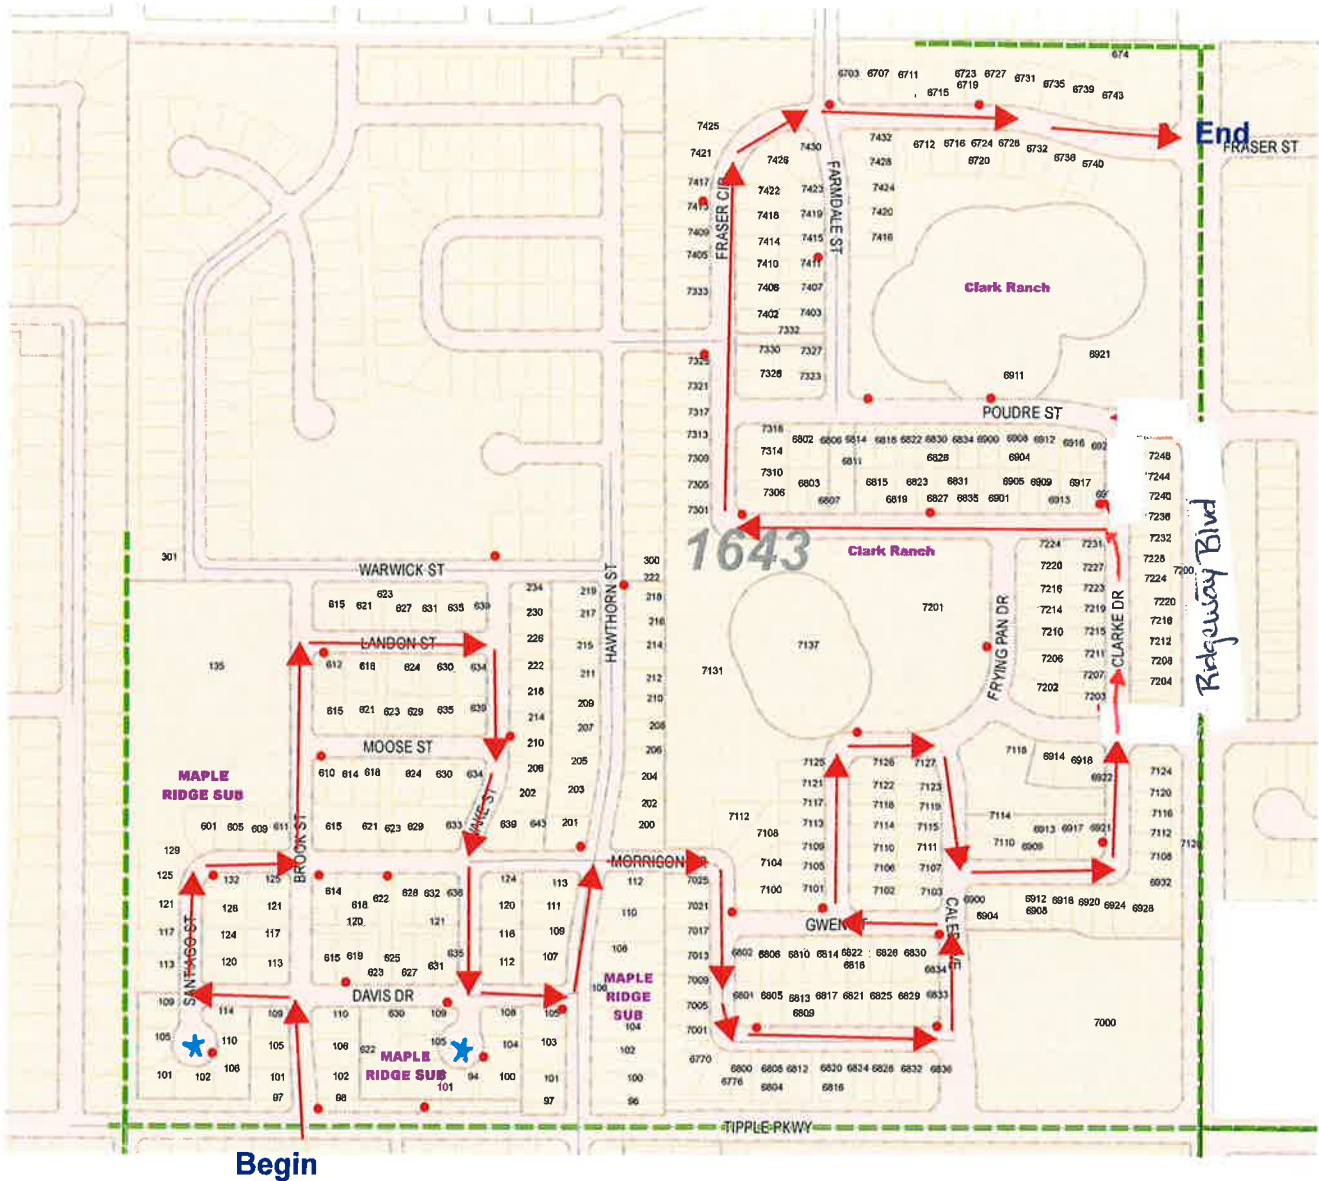

Sagebrush

12/21 A 1/5

COAL RIDGE MIDDLE SCHOOL

EMERGENCY ACCESS

Begin

FIRESTONE BOULEVARD - WCR 24

FRONTIER STREET - WCR 15

End

Ridgecrest and St. Vrain

★ St. Vrain Walk 530-900 ★
Pedestrian traffic @ St Vrain Ranch Blvd +
Saddleback Ave - Sage Ave.

12/21 A 2/5

End

Turn around point

Start

Saddleback

~End @ Farmdale & Falcon st
Exit on Falcon st to Pine Cone.
* No emergency lights @ 12/21 A 4/5
end.

Begin

Neighbors Point

12/21 B 3/4

Stoneridge

12/21 B 4/4

Old Town Frederick & Carriage Hills

TIPPLE PARKWAY /
WCR 16

12/21 C 1/4

12/21 C 2/4

Maple Ridge II & Clark Ranch

Parkview

12/21 C 4/4

*No emergency
Lights @ END