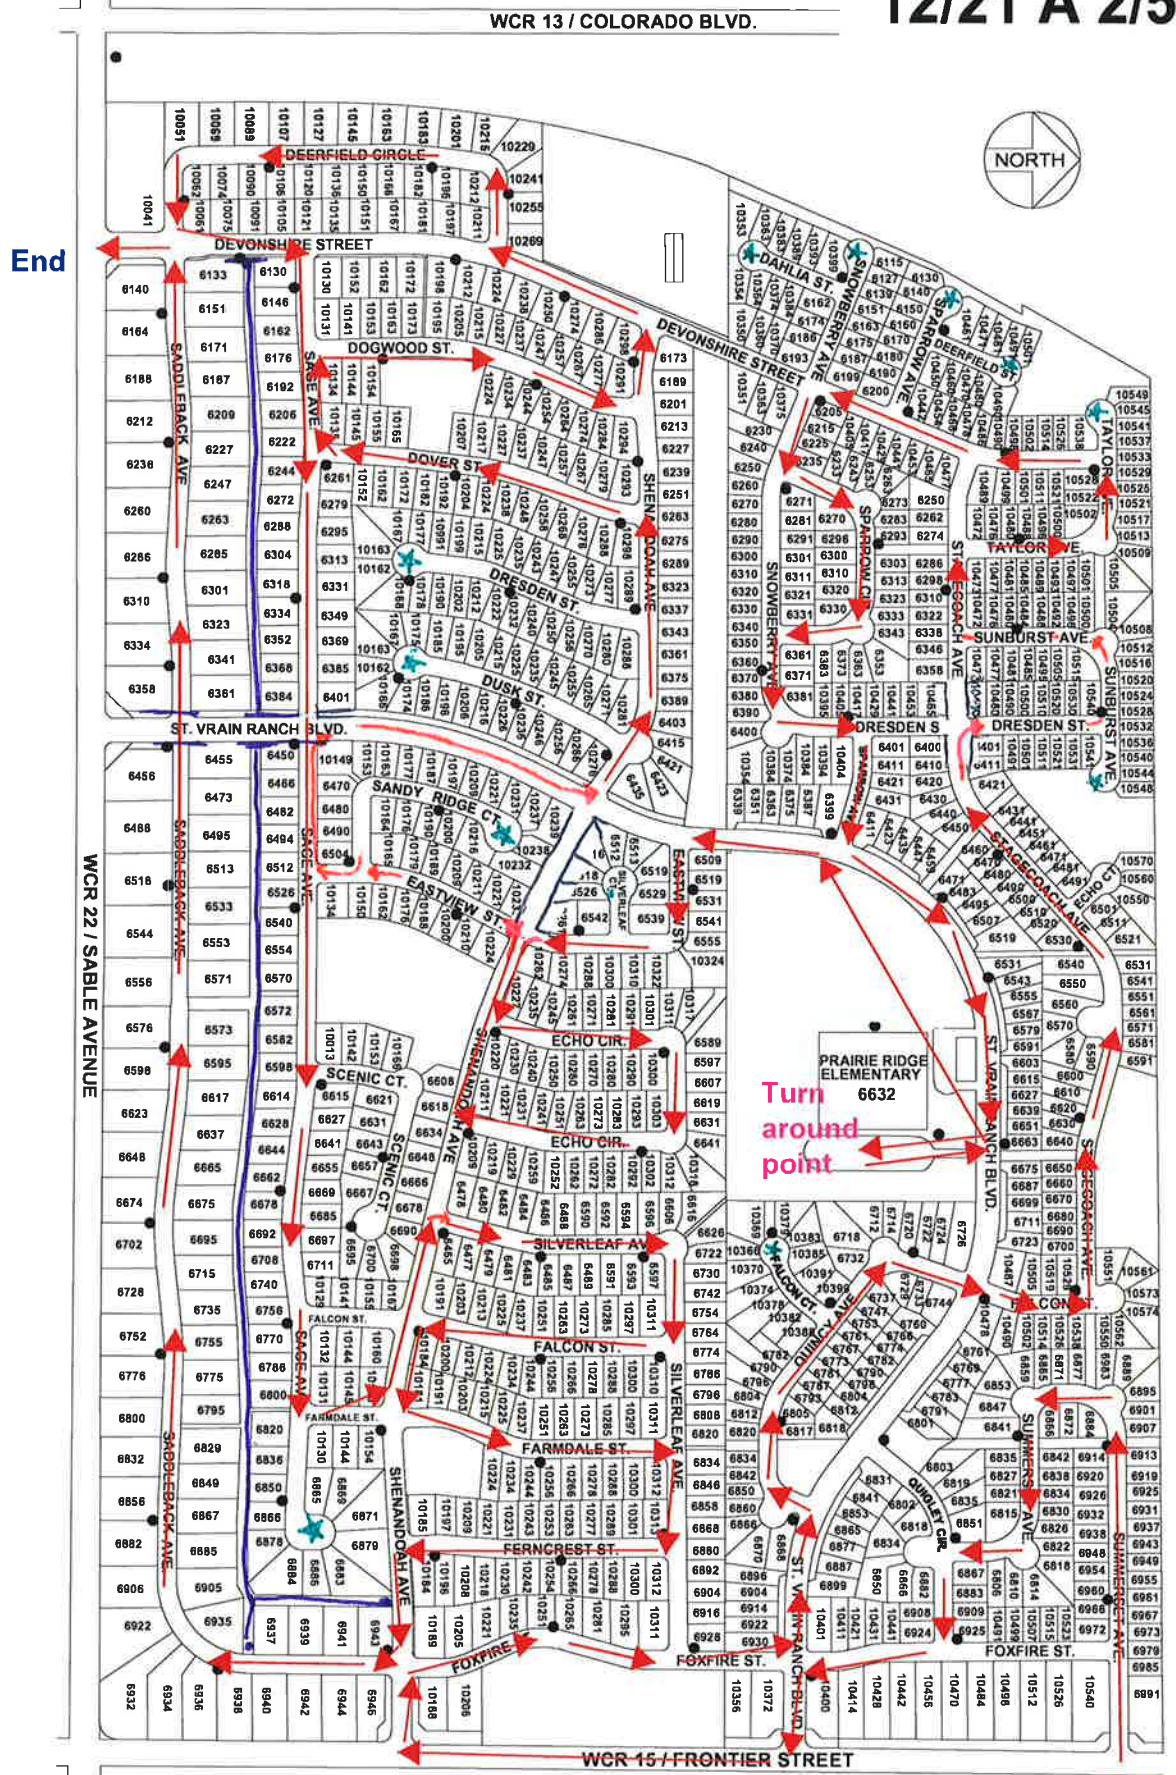

Sagebrush

12/21 A 1/5

COAL RIDGE MIDDLE SCHOOL

EMERGENCY ACCESS

Begin

FIRESTONE BOULEVARD - WCR 24

FRONTIER STREET - WCR 15

End

Ridgecrest and St. Vrain

★ St. Vrain Walk 530-900 ★
Pedestrian traffic @ St Vrain Ranch Blvd +
Saddleback Ave - Sage Ave.

12/21 A 2/5

End

Turn around point

Start

Saddleback

~End @ Farmdale & Falcon st
Exit on Falcon st to Pine Cone.
* No emergency lights @ 12/21 A 4/5
end.

Begin

Neighbors Point

12/21 B 3/4

Stoneridge

12/21 B 4/4

Old Town Frederick & Carriage Hills

TIPPLE PARKWAY /
WCR 16

12/21 C 1/4

12/21 C 2/4

Maple Ridge II & Clark Ranch

Parkview

12/21 C 4/4

*No emergency
Lights @ END