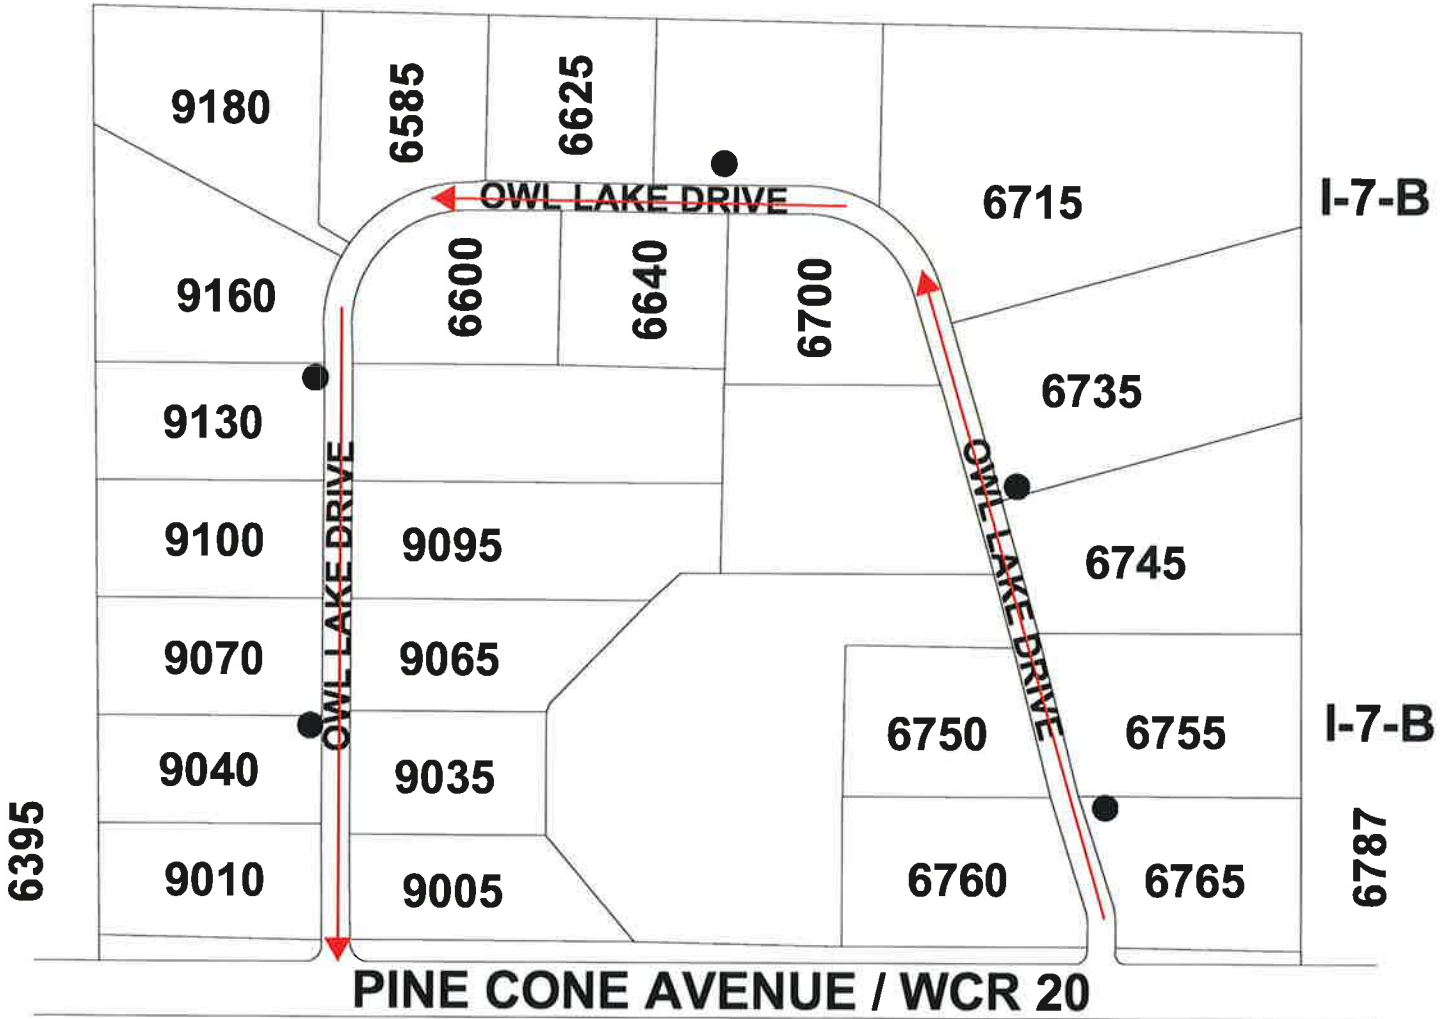

Sagebrush

12/21 A 1/5

COAL RIDGE MIDDLE SCHOOL

EMERGENCY ACCESS

Begin

FIRESTONE BOULEVARD - WCR 24

FRONTIER STREET - WCR 15

End

Ridgecrest and St. Vrain

★ St. Vrain Walk 530-900 ★
Pedestrian traffic @ St Vrain Ranch Blvd +
Saddleback Ave - Sage Ave.

12/21 A 2/5

End

Turn around point

Start

Saddleback

~End @ Farmdale & Falcon st
Exit on Falcon st to Pine Cone.
* No emergency lights @ 12/21 A 4/5
end.

Begin

Neighbors Point

12/21 B 3/4

Stoneridge

12/21 B 4/4

Old Town Frederick & Carriage Hills

TIPPLE PARKWAY /
WCR 16

12/21 C 1/4

12/21 C 2/4

Maple Ridge II & Clark Ranch

Parkview

12/21 C 4/4

*No emergency
Lights @ END