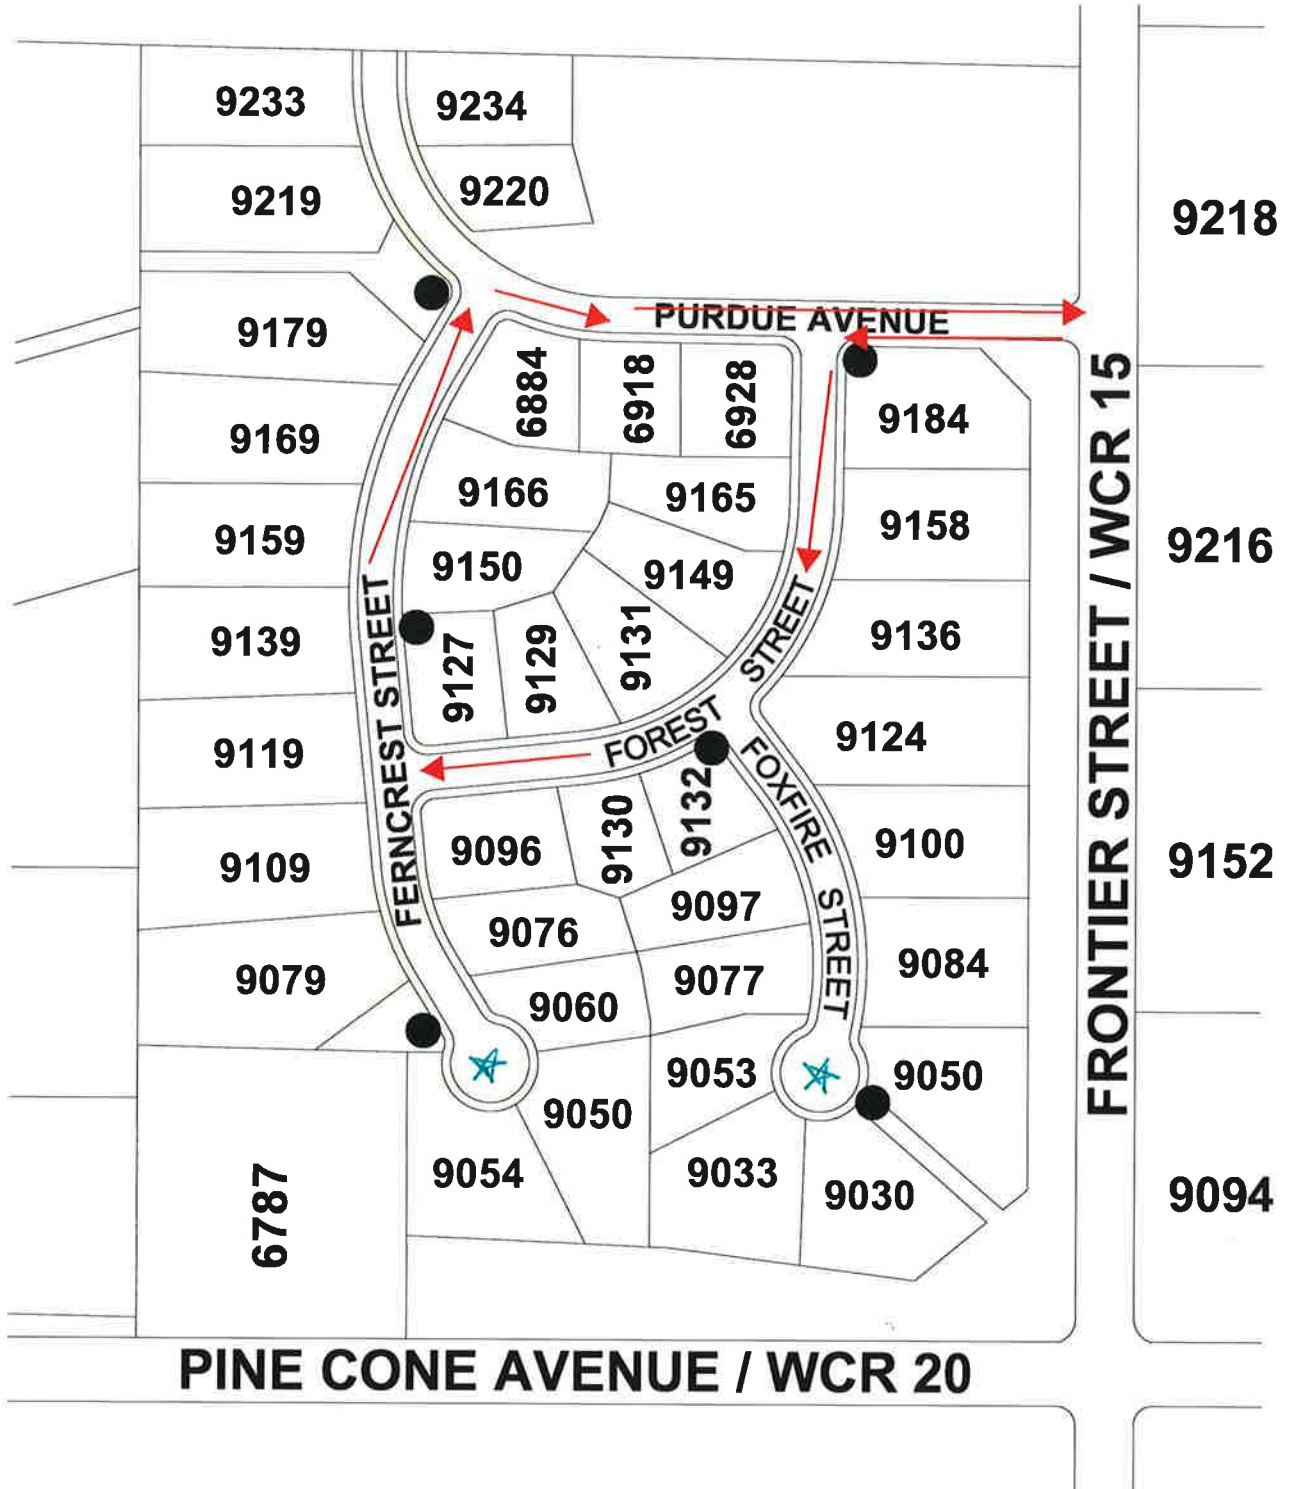

Sagebrush

12/21 A 1/5

COAL RIDGE MIDDLE SCHOOL

EMERGENCY ACCESS

Begin

FIRESTONE BOULEVARD - WCR 24

FRONTIER STREET - WCR 15

End

Ridgecrest and St. Vrain

★ St. Vrain Walk 530-900 ★
Pedestrian traffic @ St Vrain Ranch Blvd +
Saddleback Ave - Sage Ave.

12/21 A 2/5

End

Turn around point

Start

Saddleback

~End @ Farmdale & Falcon st
Exit on Falcon st to Pine Cone.
* No emergency lights @ 12/21 A 4/5
end.

Begin

Neighbors Point

12/21 B 3/4

Stoneridge

12/21 B 4/4

Old Town Frederick & Carriage Hills

TIPPLE PARKWAY /
WCR 16

12/21 C 1/4

12/21 C 2/4

Maple Ridge II & Clark Ranch

Parkview

12/21 C 4/4

*No emergency
Lights @ END