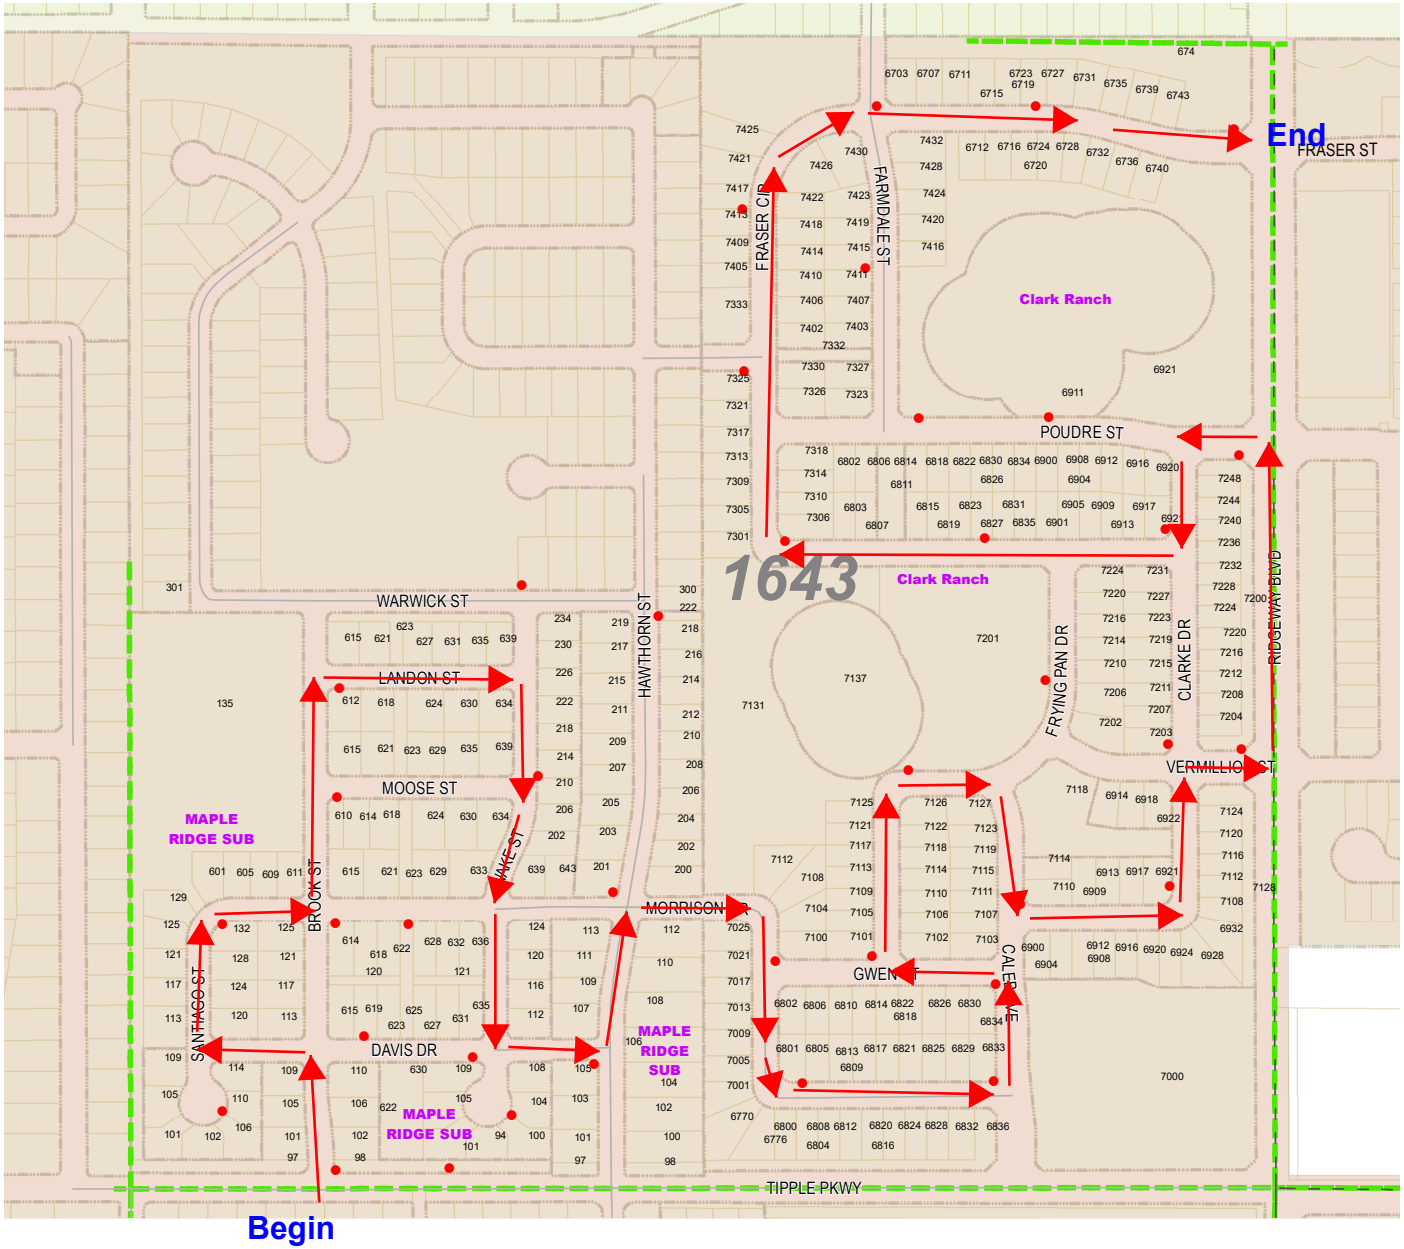

# Old Town Frederick & Carriage Hills

TIPPLE PARKWAY /  
WCR 16

# 12/18 B 1/5

Begin

End

ANGEL VIEW  
DRIVE

TIPPLE PARKWAY /  
WCR 16

## Maple Ridge II & Clark Ranch

Hidden Creek