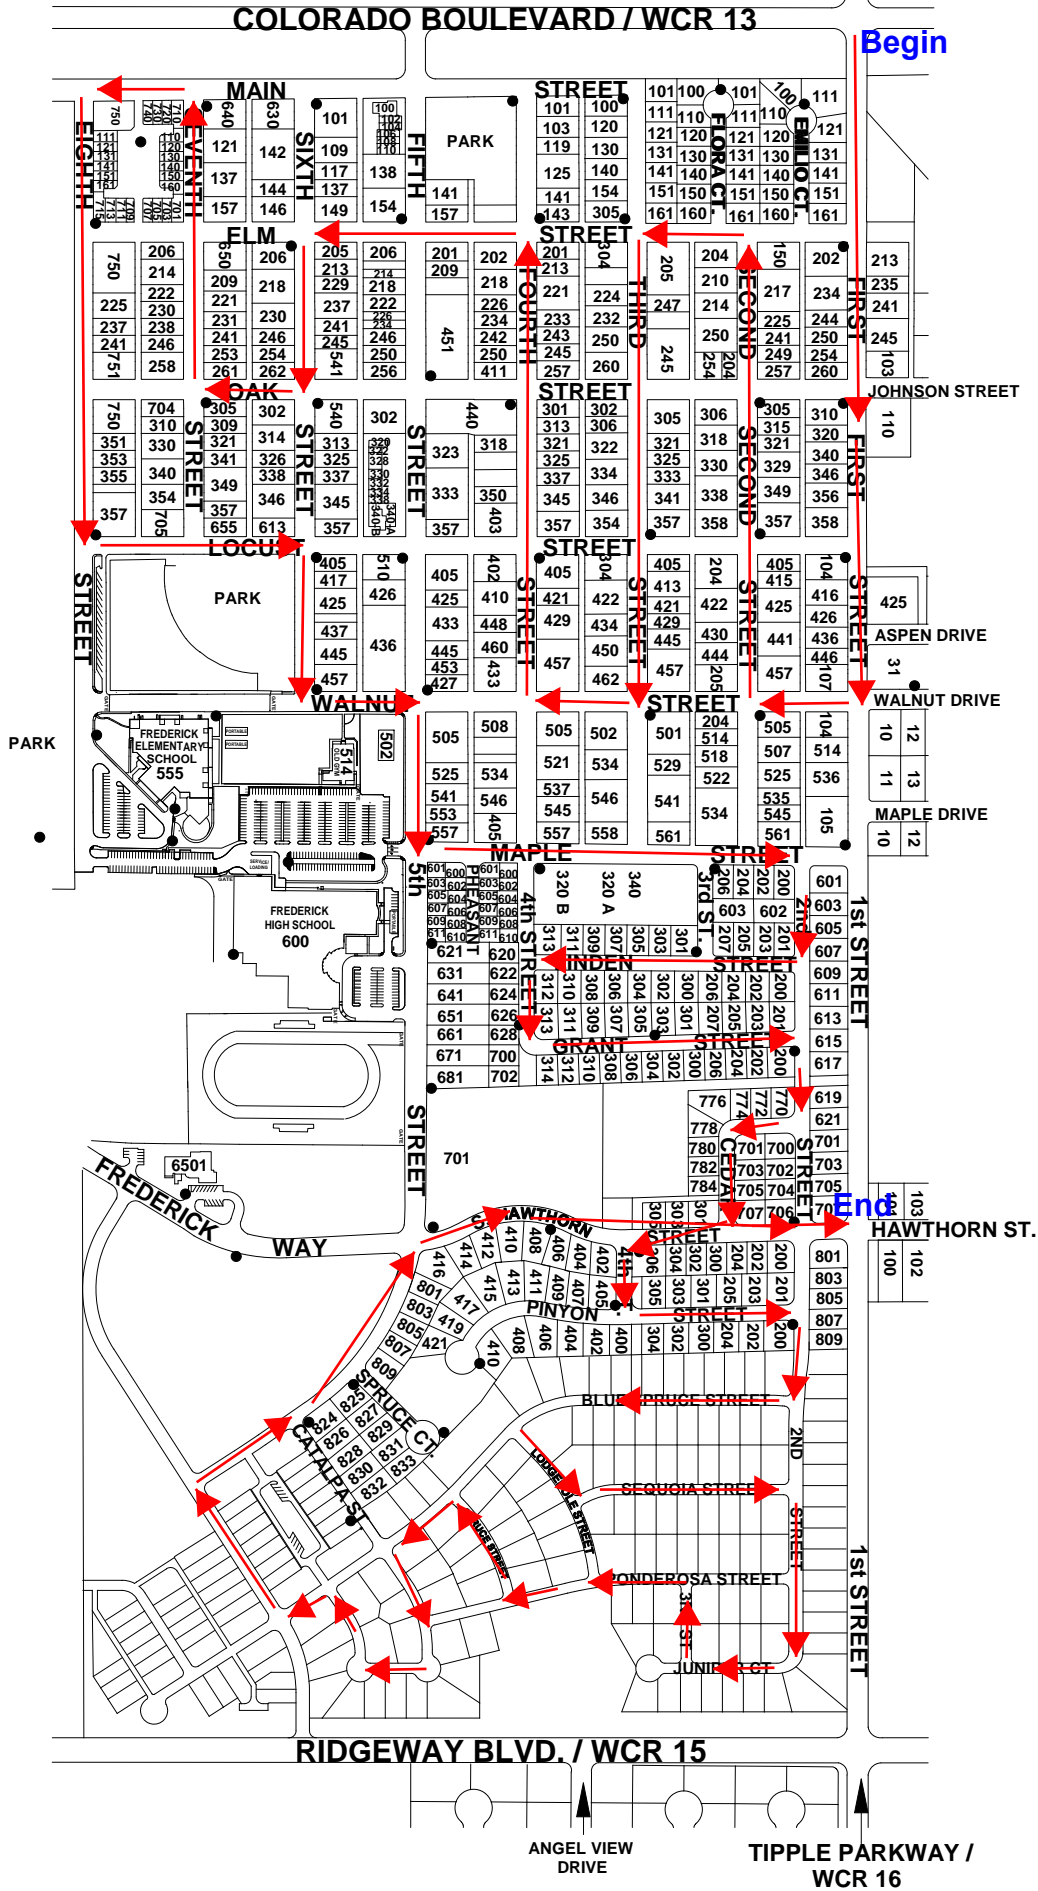

# Old Town Frederick & Carriage Hills

TIPPLE PARKWAY /  
WCR 16

# 12/18 B 1/5

Begin

End

ANGEL VIEW  
DRIVE

TIPPLE PARKWAY /  
WCR 16

## Maple Ridge II & Clark Ranch

Hidden Creek