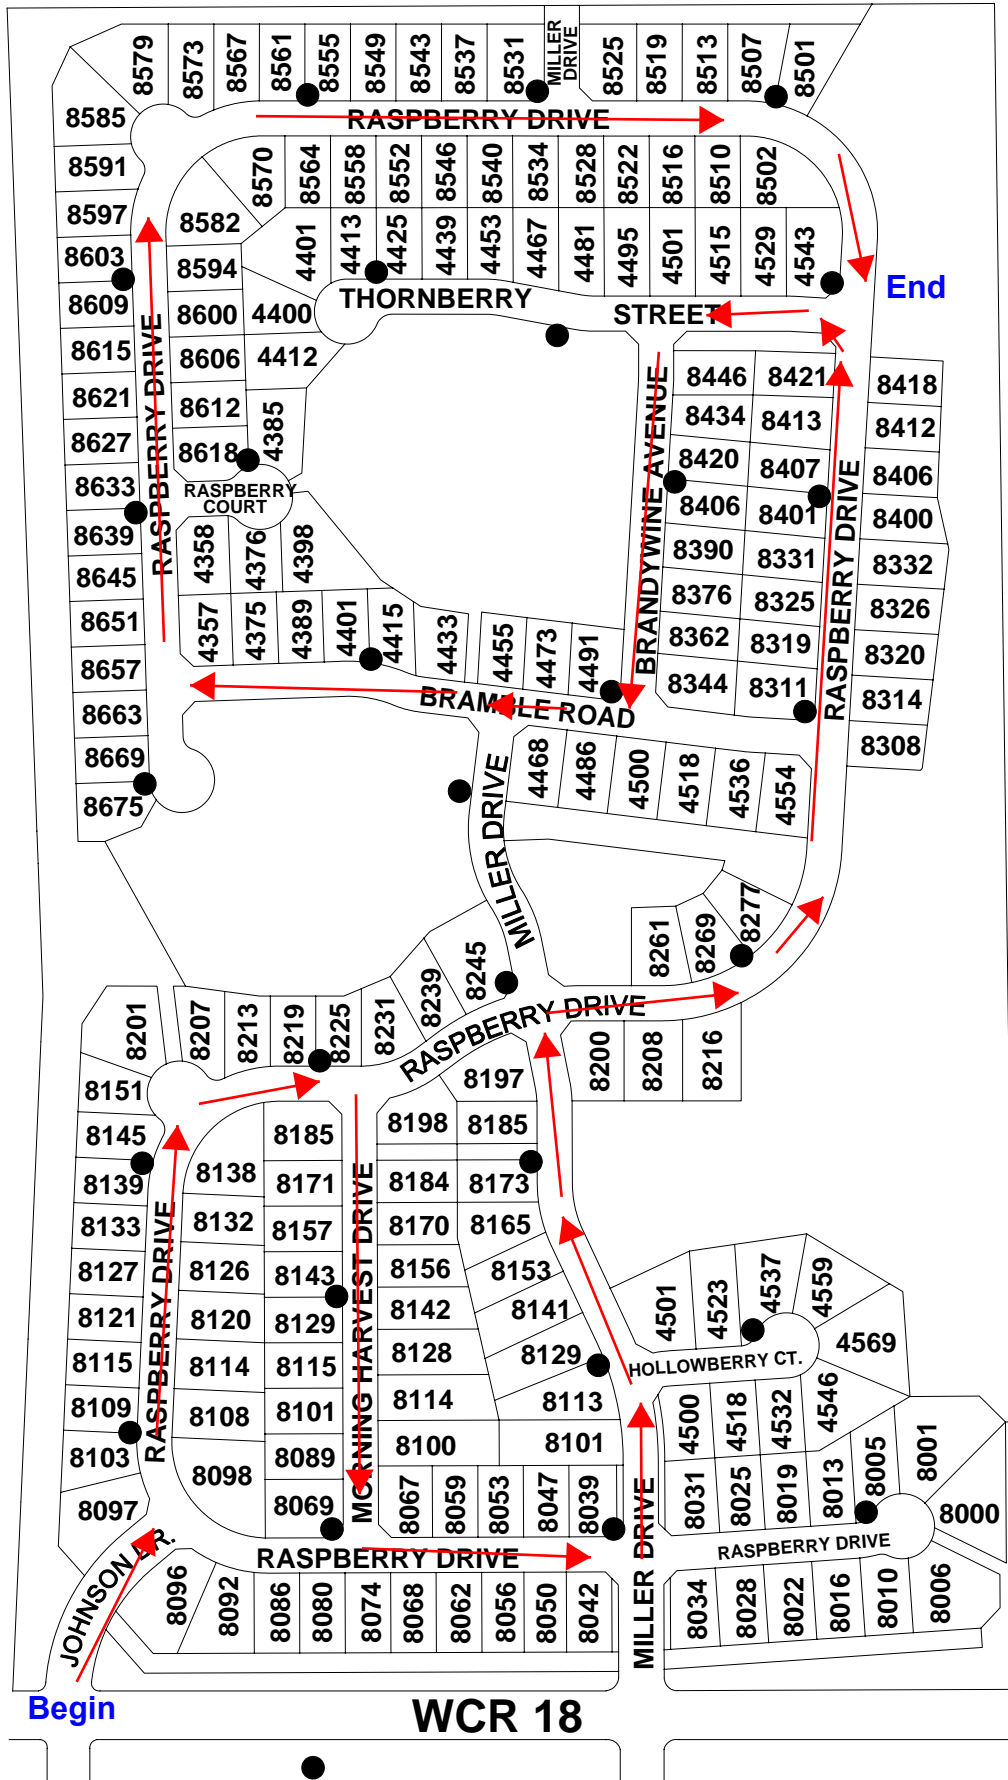

SANDPIPER

1975

5975

WCR 20

Begin

Raspberry Hill

12/17 B 1/4

Eagle Valley

12/17 B 2/4

Fox Run

12/17 B 4/4

5511

5949

WCR 16 Exit Enter

WESTVIEW SUB

GLEN CREIGHTON

COLORADO HIGHWAY 52

RIDGEWAY BOULEVARD / WCR 15

WCR 16

WCR 15

Savannah

12/17 C 5/6

Begin

WCR 15

End

COLO. HIGHWAY 52