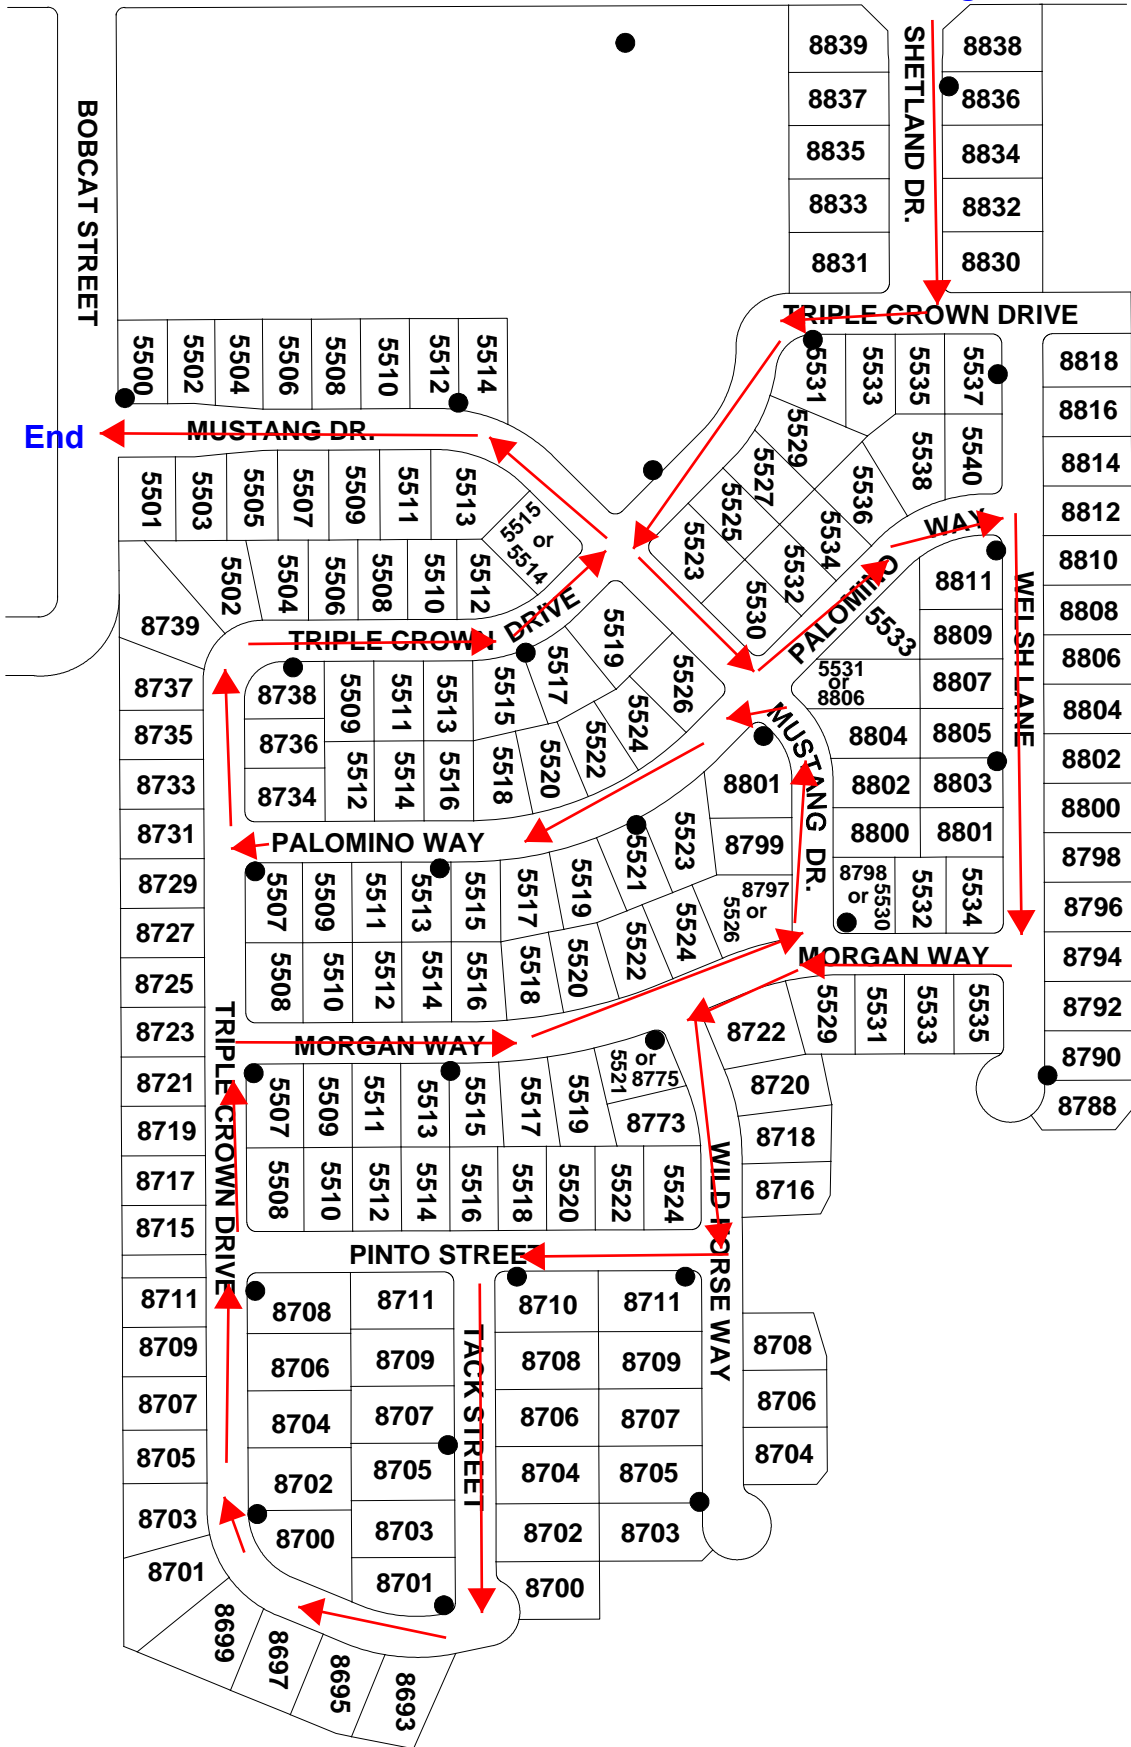

SANDPIPER

1975

5975

WCR 20

Begin

Raspberry Hill

12/17 B 1/4

Eagle Valley

12/17 B 2/4

Fox Run

12/17 B 4/4

5511

5949

WCR 16 Exit Enter

WESTVIEW SUB

GLEN CREIGHTON

COLORADO HIGHWAY 52

RIDGEWAY BOULEVARD / WCR 15

WCR 16

WCR 15

Savannah

12/17 C 5/6

Begin

WCR 15

End

COLO. HIGHWAY 52