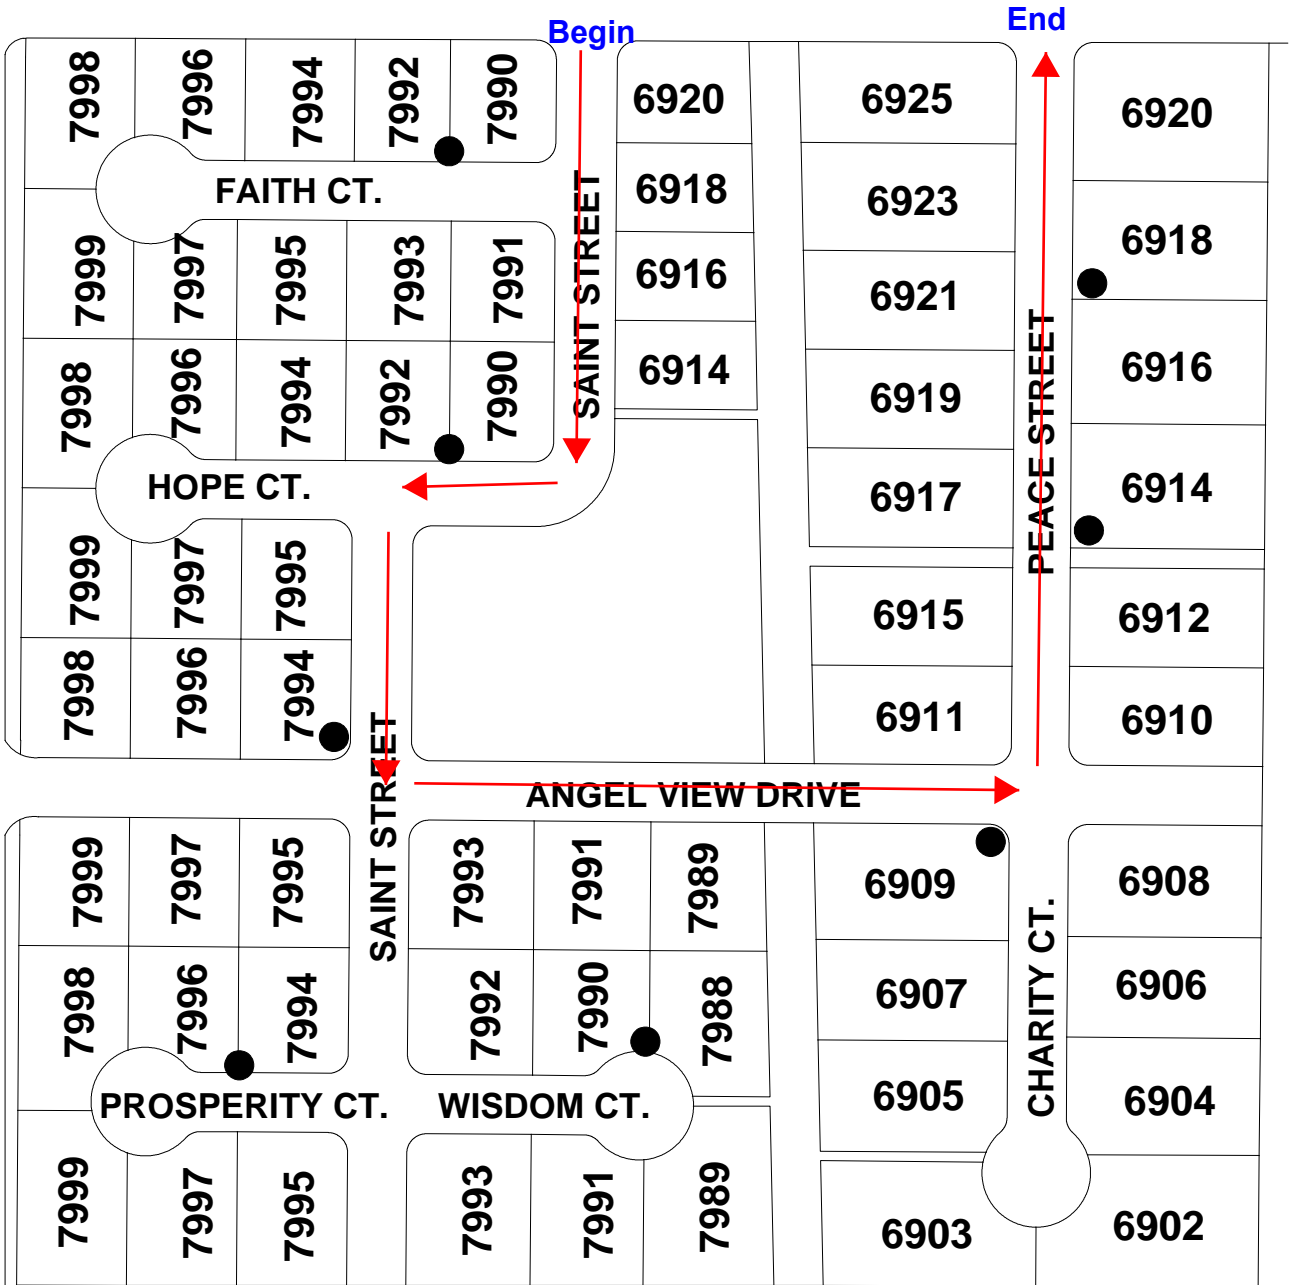

SANDPIPER

1975

5975

WCR 20

Begin

Raspberry Hill

12/17 B 1/4

Eagle Valley

12/17 B 2/4

Fox Run

12/17 B 4/4

5511

5949

WCR 16 Exit Enter

WESTVIEW SUB

GLEN CREIGHTON

COLORADO HIGHWAY 52

RIDGEWAY BOULEVARD / WCR 15

WCR 16

WCR 15

Savannah

12/17 C 5/6

Begin

WCR 15

End

COLO. HIGHWAY 52