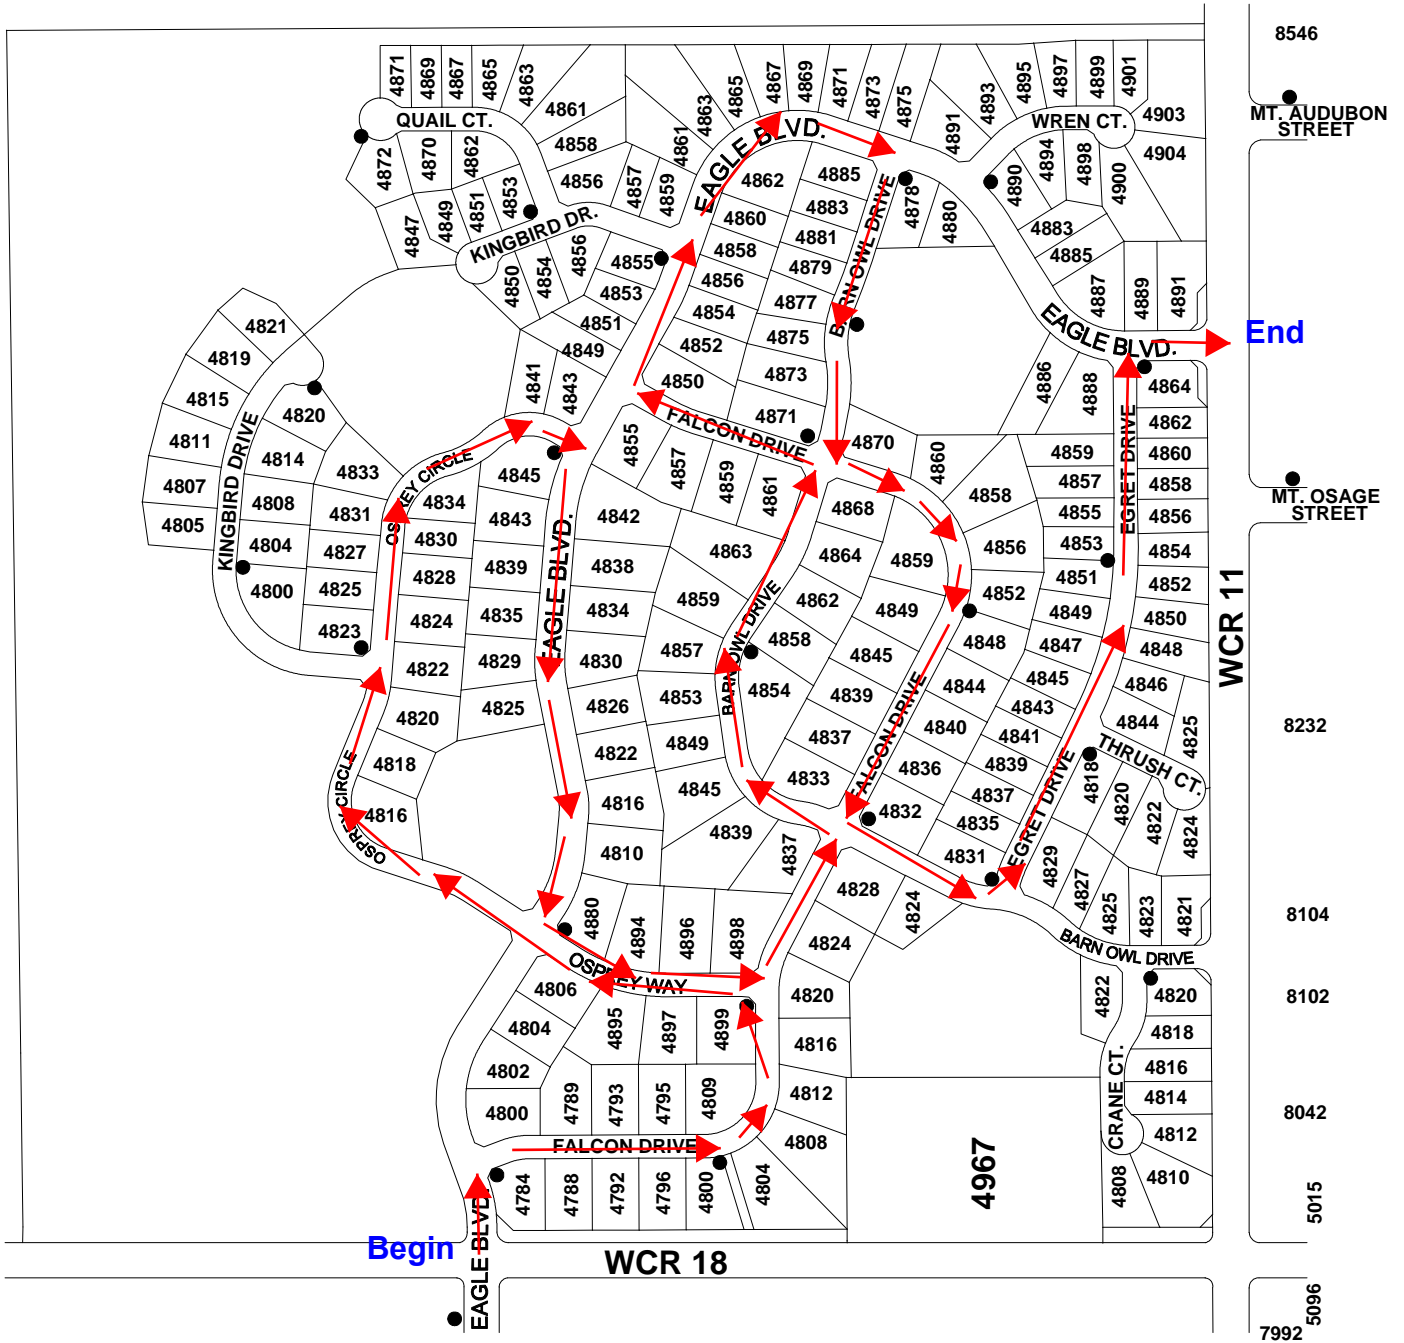

SANDPIPER

1975

5975

WCR 20

Begin

Raspberry Hill

12/17 B 1/4

Eagle Valley

12/17 B 2/4

Fox Run

12/17 B 4/4

5511

5949

WCR 16 Exit Enter

WESTVIEW SUB

GLEN CREIGHTON

COLORADO HIGHWAY 52

RIDGEWAY BOULEVARD / WCR 15

WCR 16

WCR 15

Savannah

12/17 C 5/6

Begin

WCR 15

End

COLO. HIGHWAY 52