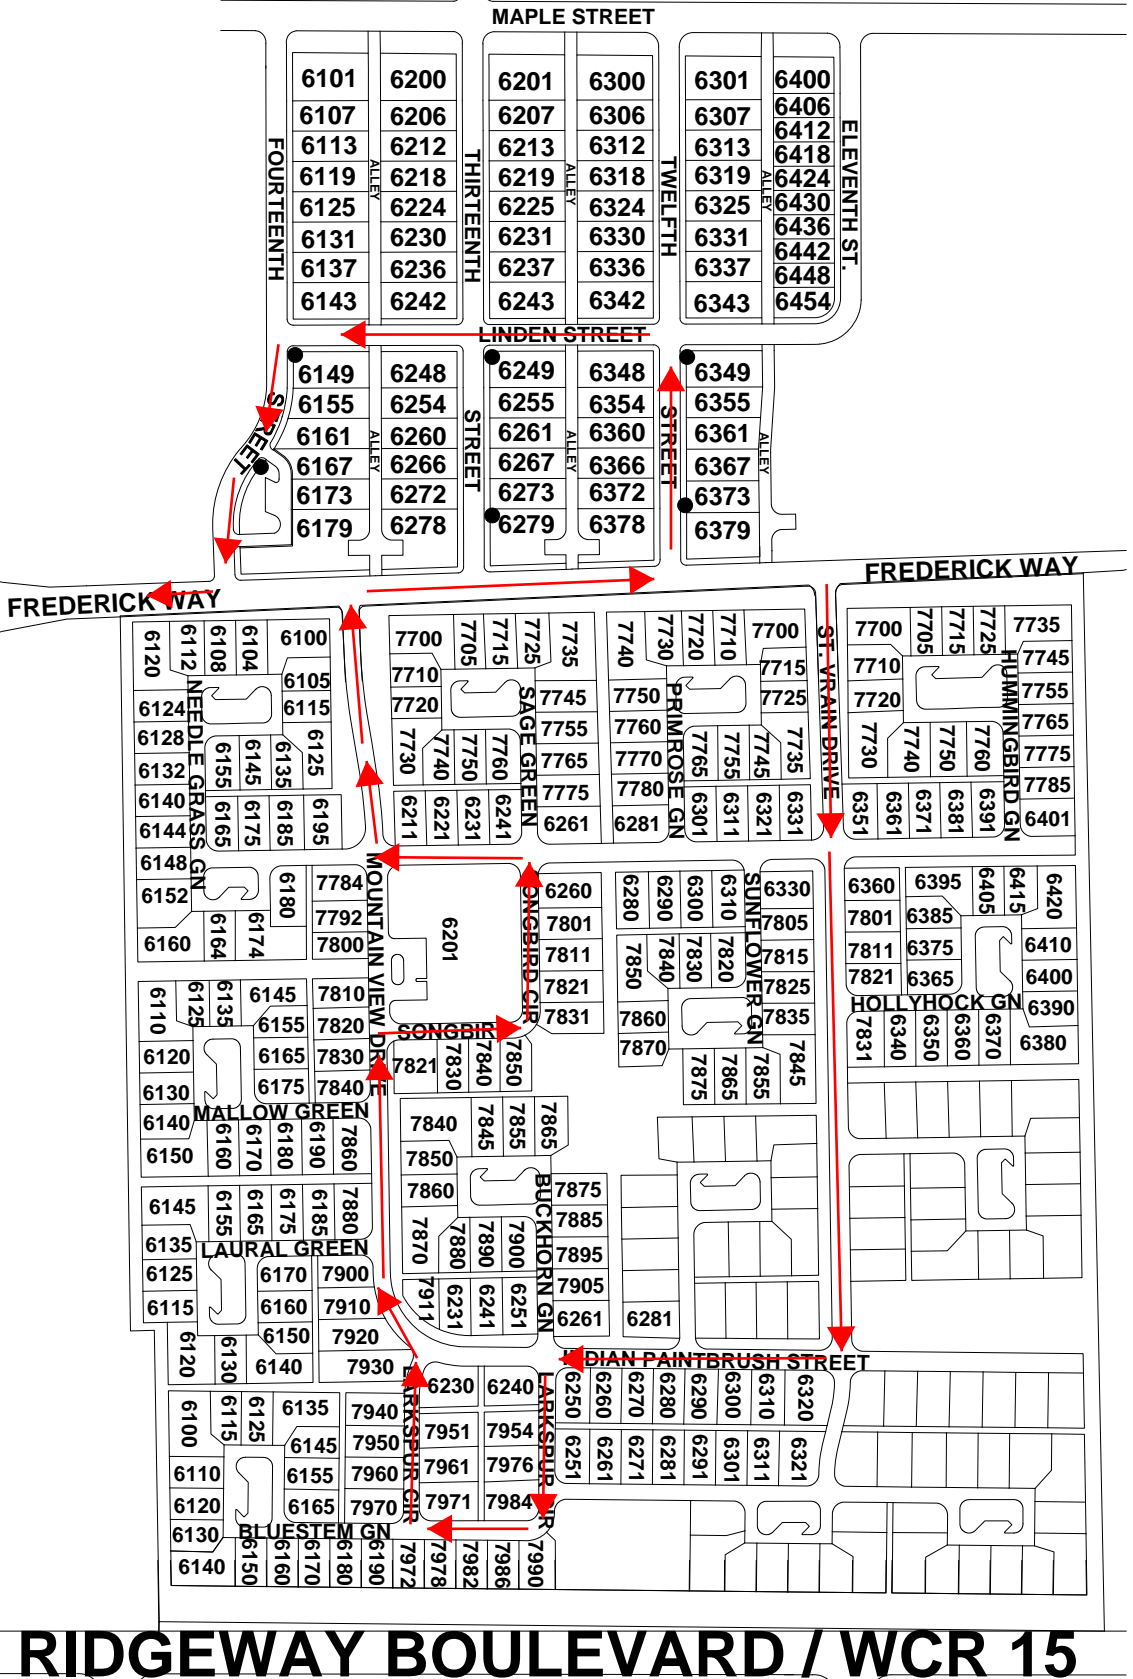

SANDPIPER

1975

5975

WCR 20

Begin

Raspberry Hill

12/17 B 1/4

Eagle Valley

12/17 B 2/4

Fox Run

12/17 B 4/4

5511

5949

WCR 16 Exit Enter

WESTVIEW SUB

GLEN CREIGHTON

COLORADO HIGHWAY 52

RIDGEWAY BOULEVARD / WCR 15

WCR 16

WCR 15

Savannah

12/17 C 5/6

Begin

WCR 15

End

COLO. HIGHWAY 52