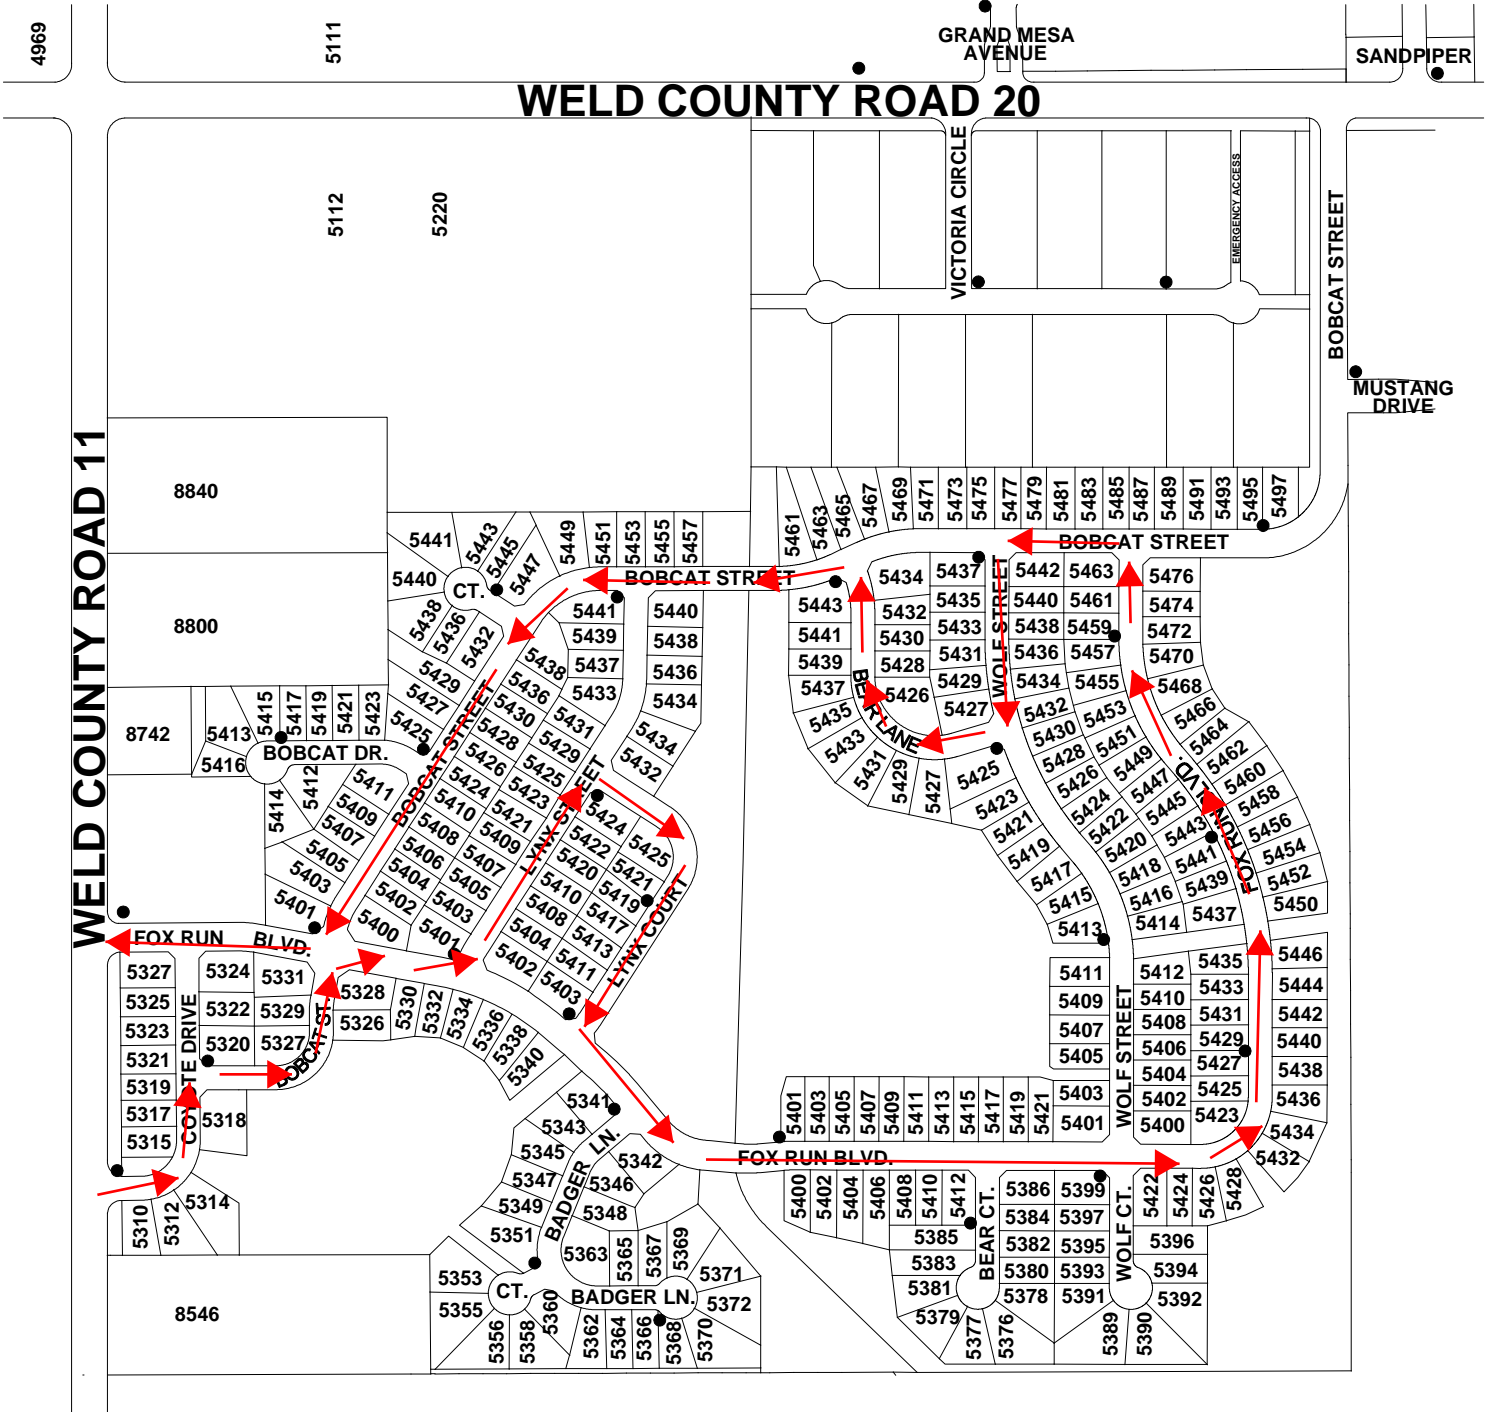

SANDPIPER

1975

5975

WCR 20

Begin

Raspberry Hill

12/17 B 1/4

Eagle Valley

12/17 B 2/4

Fox Run

12/17 B 4/4

5511

5949

WCR 16 Exit Enter

WESTVIEW SUB

GLEN CREIGHTON

COLORADO HIGHWAY 52

RIDGEWAY BOULEVARD / WCR 15

WCR 16

WCR 15

Savannah

12/17 C 5/6

Begin

WCR 15

End

COLO. HIGHWAY 52