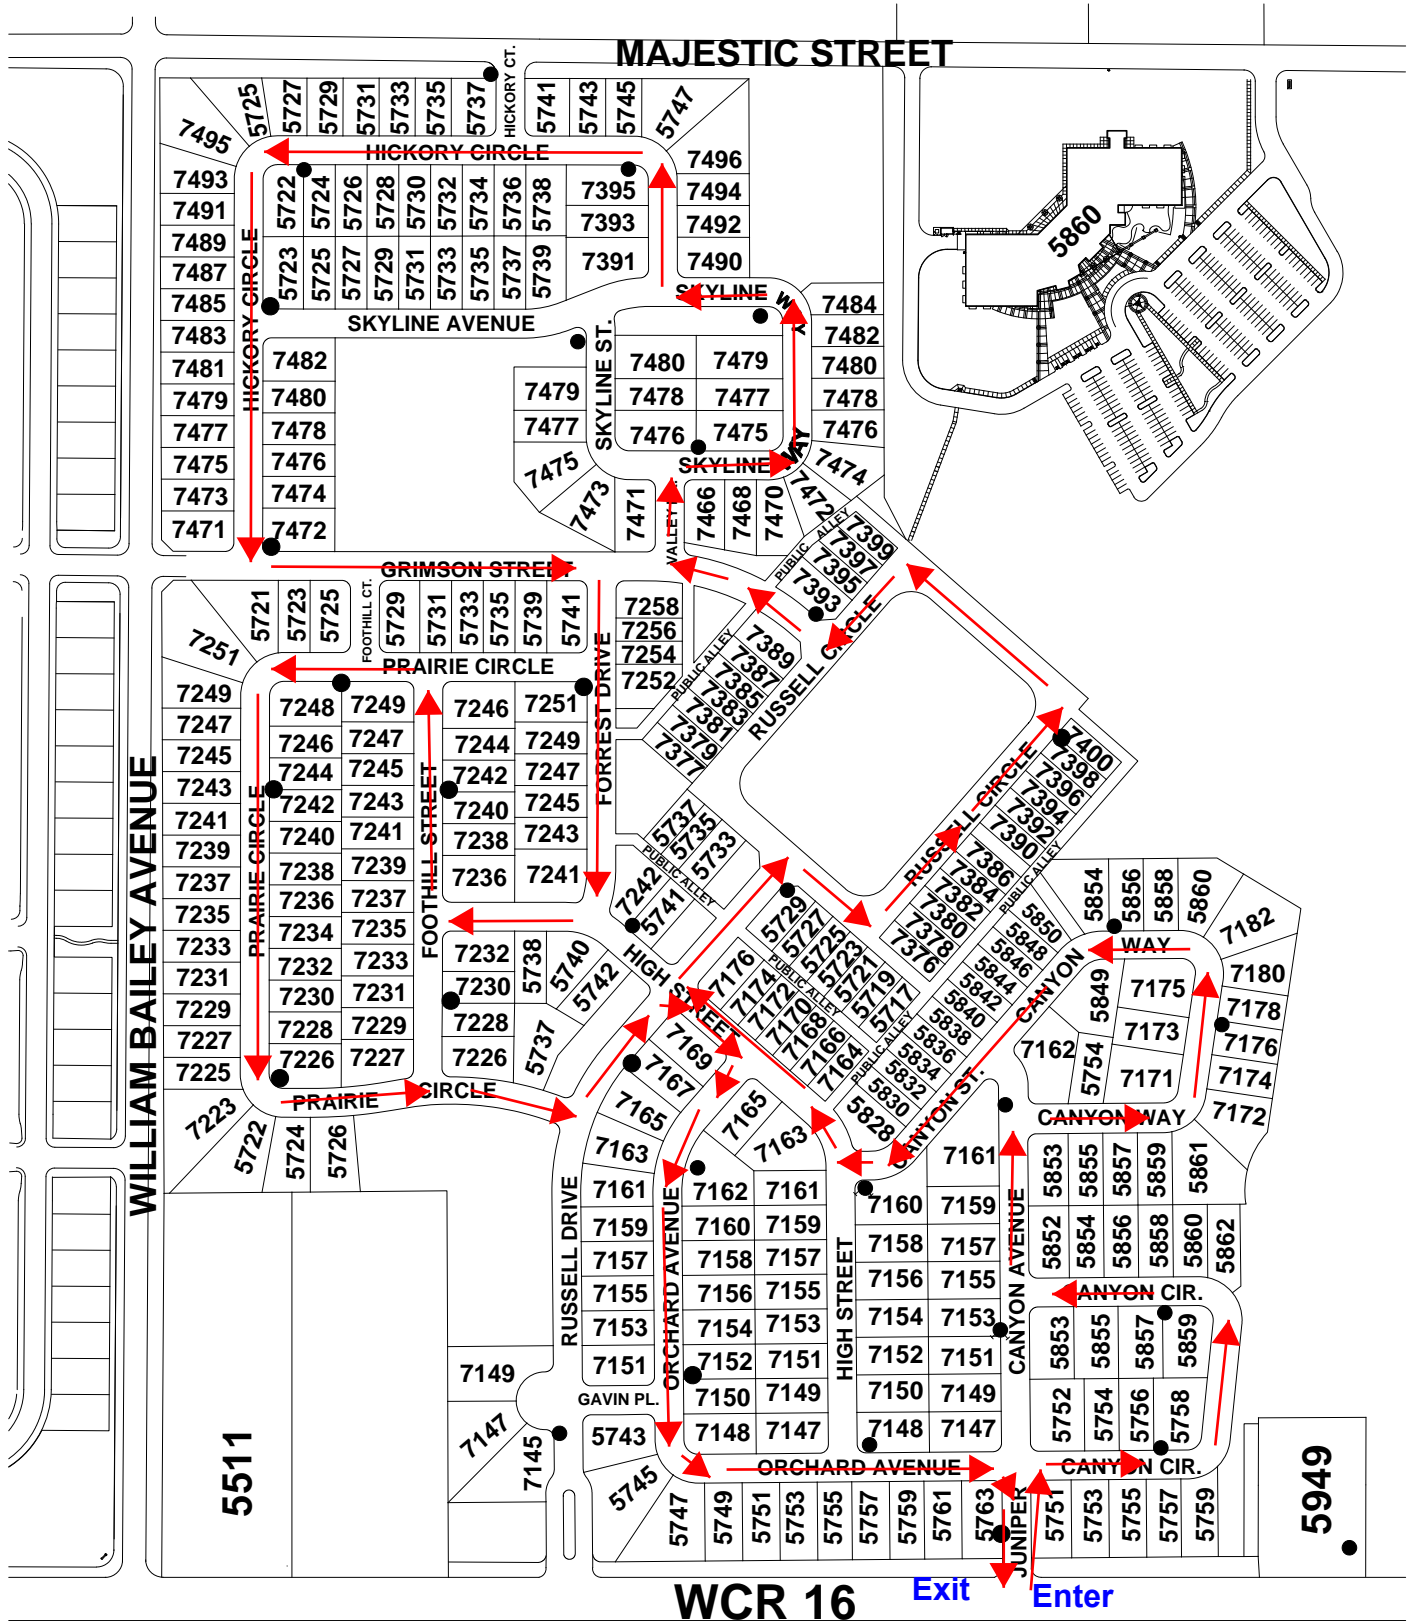

SANDPIPER

1975

5975

WCR 20

Begin

Raspberry Hill

12/17 B 1/4

Eagle Valley

12/17 B 2/4

Fox Run

12/17 B 4/4

5511

5949

WCR 16 Exit Enter

WESTVIEW SUB

GLEN CREIGHTON

COLORADO HIGHWAY 52

RIDGEWAY BOULEVARD / WCR 15

WCR 16

WCR 15

Savannah

12/17 C 5/6

Begin

WCR 15

End

COLO. HIGHWAY 52