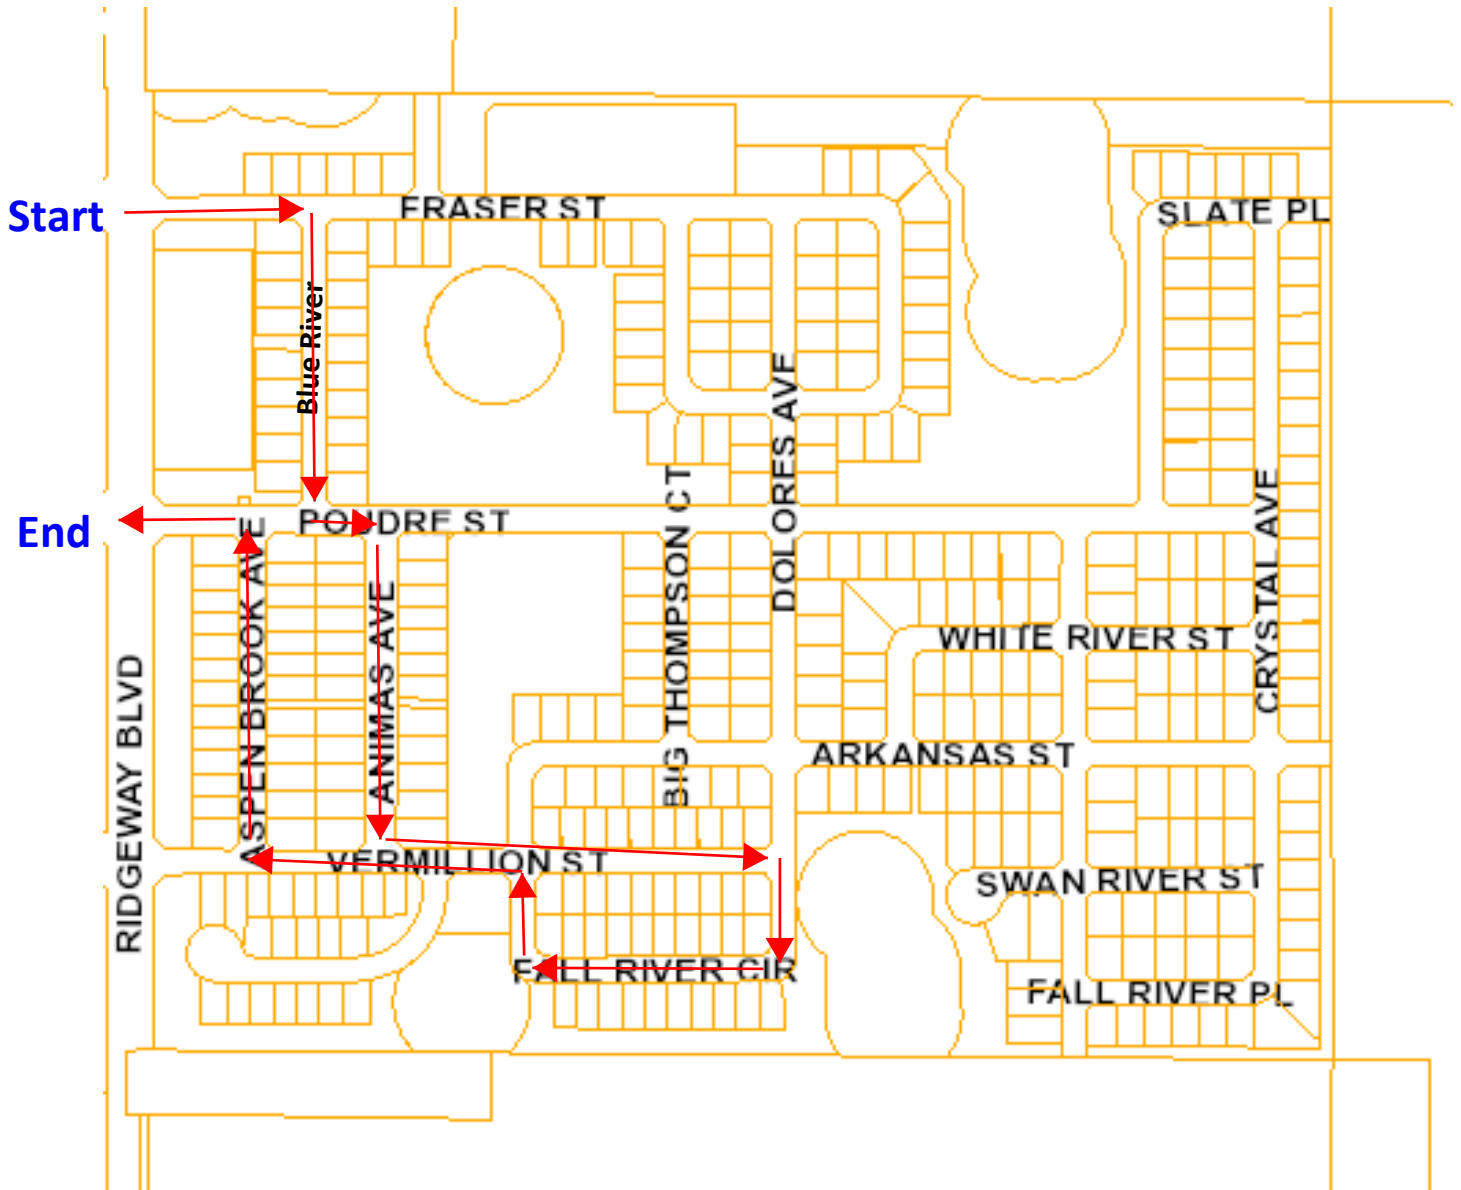

COAL RIDGE MIDDLE SCHOOL

EMERGENCY ACCESS

PARK

Begin

FIRESTONE BOULEVARD - WCR 24

FRONTIER STREET - WCR 15

End

# 12/17 A 2/2

WCR 13 / COLORADO BLVD.

End

Turn around point

WCR 22 / SABLE AVENUE

WCR 15 / FRONTIER STREET

Start

# Old Town Frederick & Carriage Hills

TIPPLE PARKWAY /  
WCR 16

# Gateway North