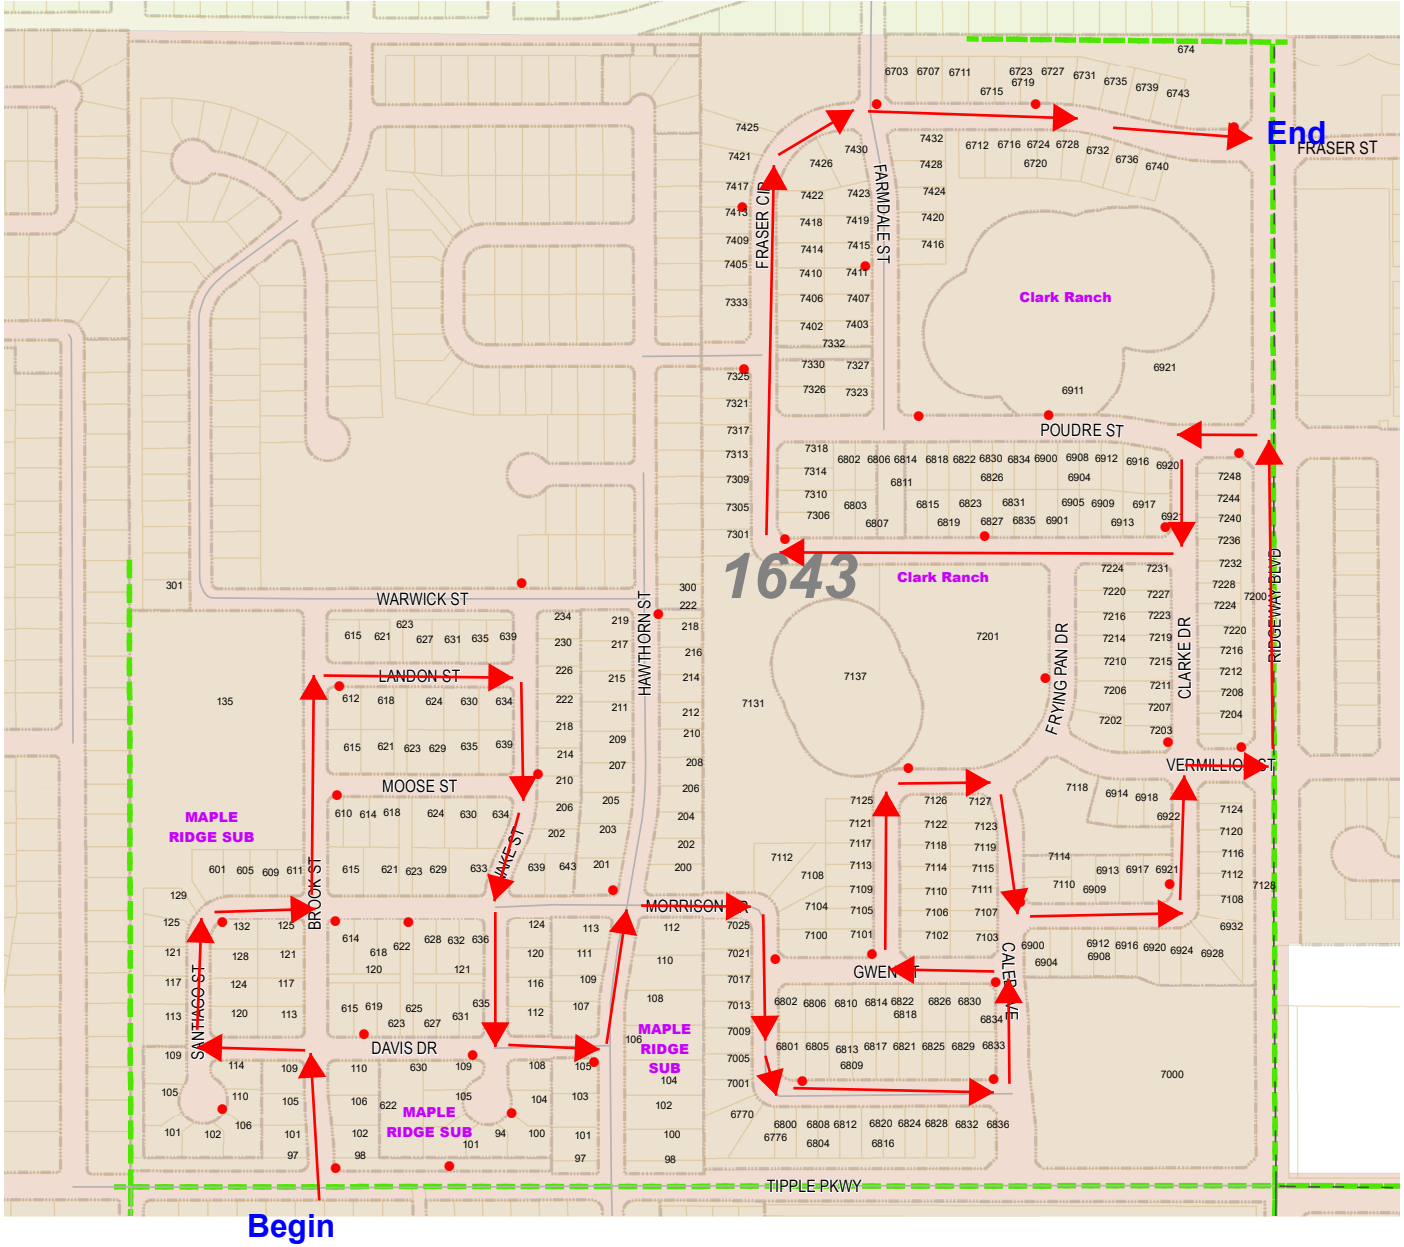

Maple Ridge II & Clark Ranch