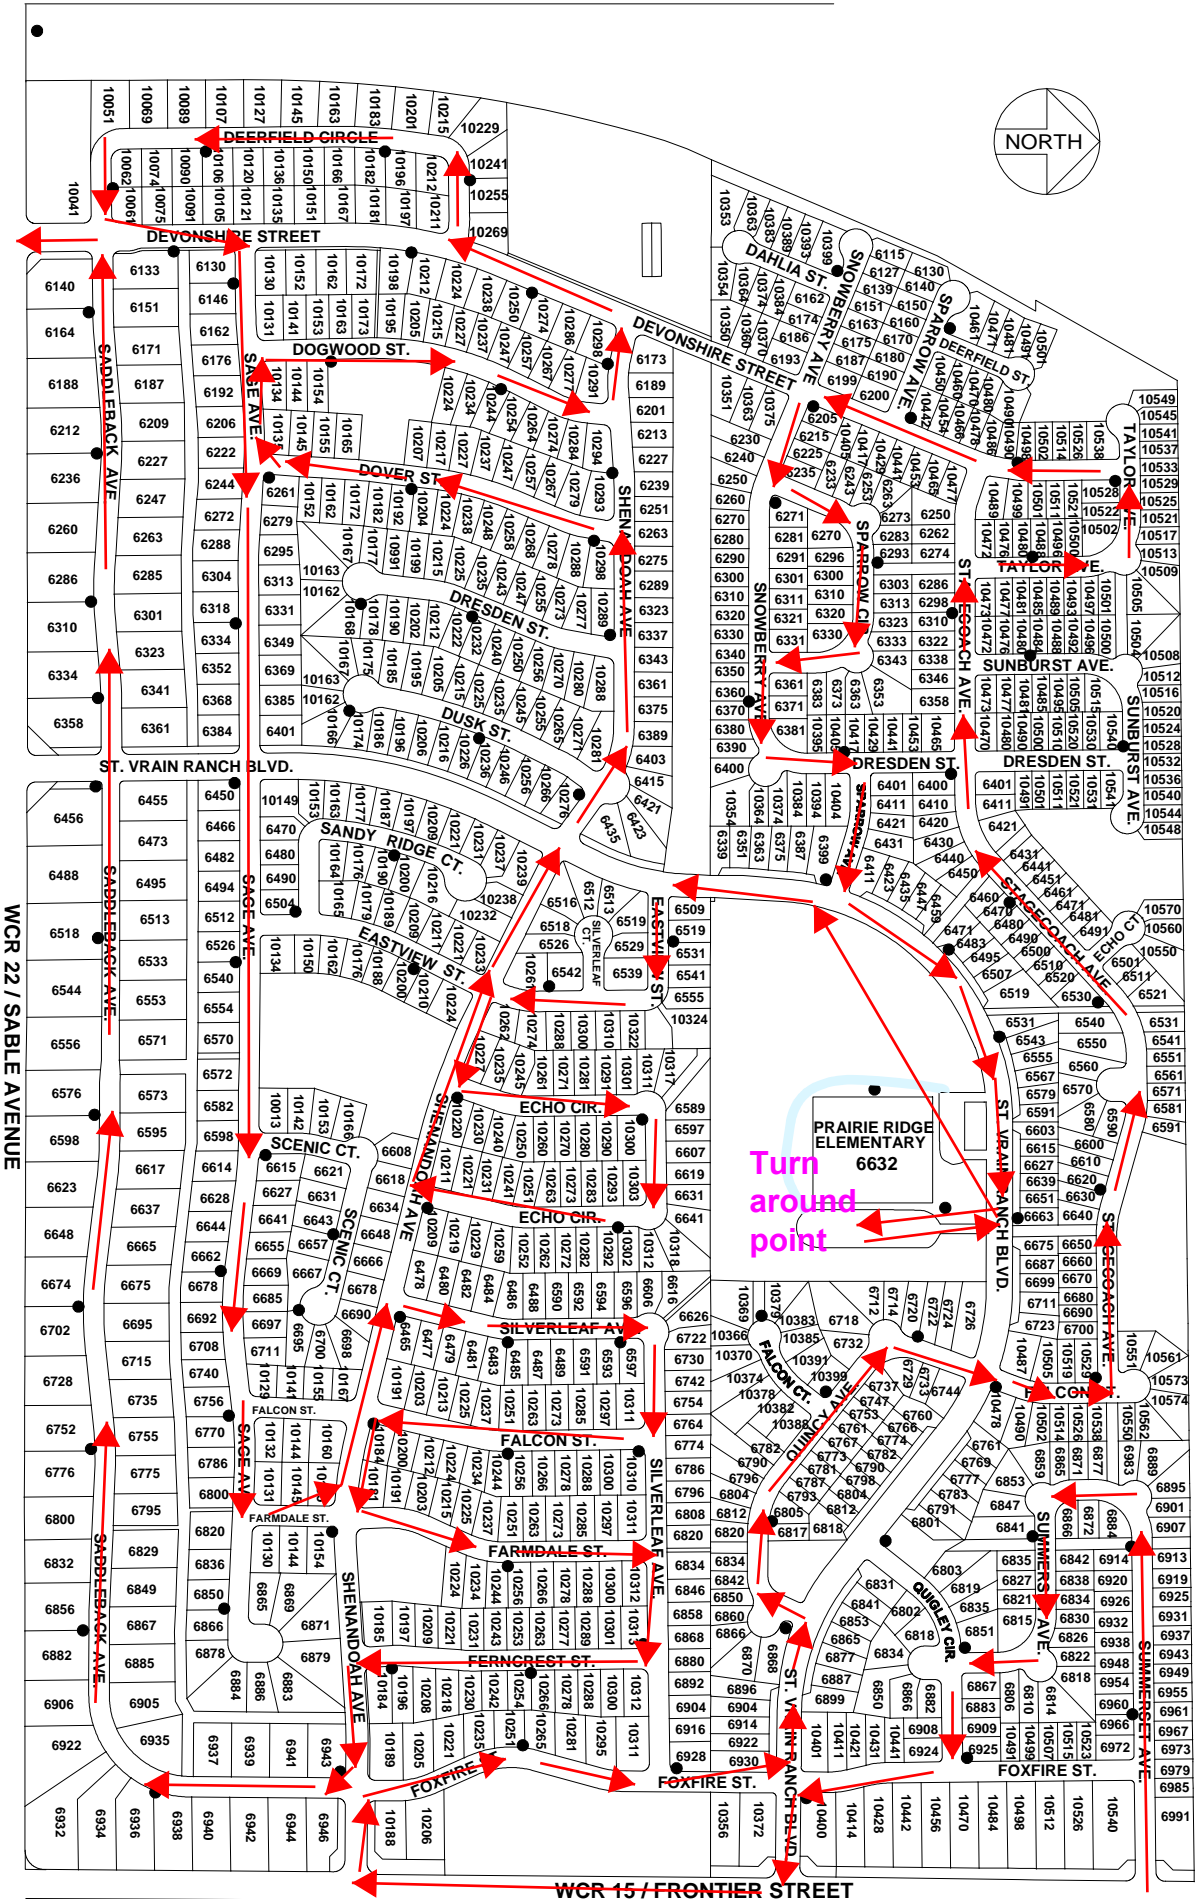

COAL RIDGE MIDDLE SCHOOL

EMERGENCY ACCESS

PARK

Begin

FIRESTONE BOULEVARD - WCR 24

FRONTIER STREET - WCR 15

End

# Ridgecrest and St. Vrain

# 12/17 A 2/2

WCR 13 / COLORADO BLVD.

End

Turn around point

WCR 22 / SABLE AVENUE

WCR 15 / FRONTIER STREET

Start

# Old Town Frederick & Carriage Hills

TIPPLE PARKWAY /  
WCR 16