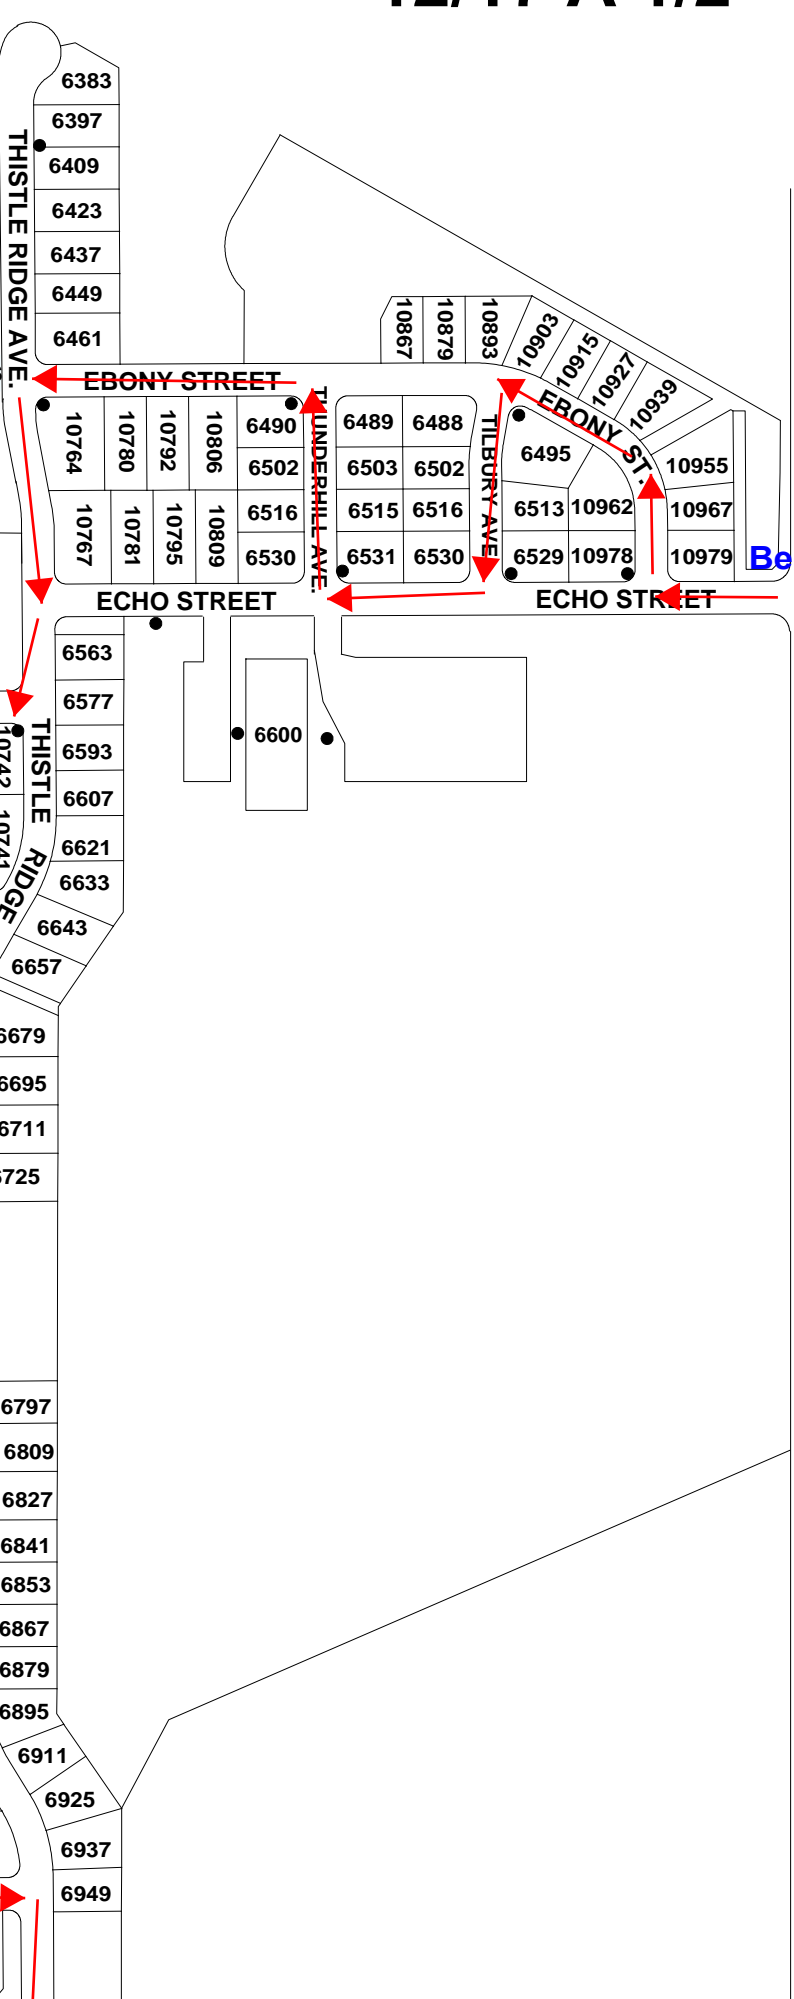

COAL RIDGE MIDDLE SCHOOL

EMERGENCY ACCESS

PARK

Begin

FIRESTONE BOULEVARD - WCR 24

FRONTIER STREET - WCR 15

End

# Ridgecrest and St. Vrain

# 12/17 A 2/2

WCR 13 / COLORADO BLVD.

End

Turn around point

WCR 22 / SABLE AVENUE

WCR 15 / FRONTIER STREET

Start

# Old Town Frederick & Carriage Hills

TIPPLE PARKWAY /  
WCR 16