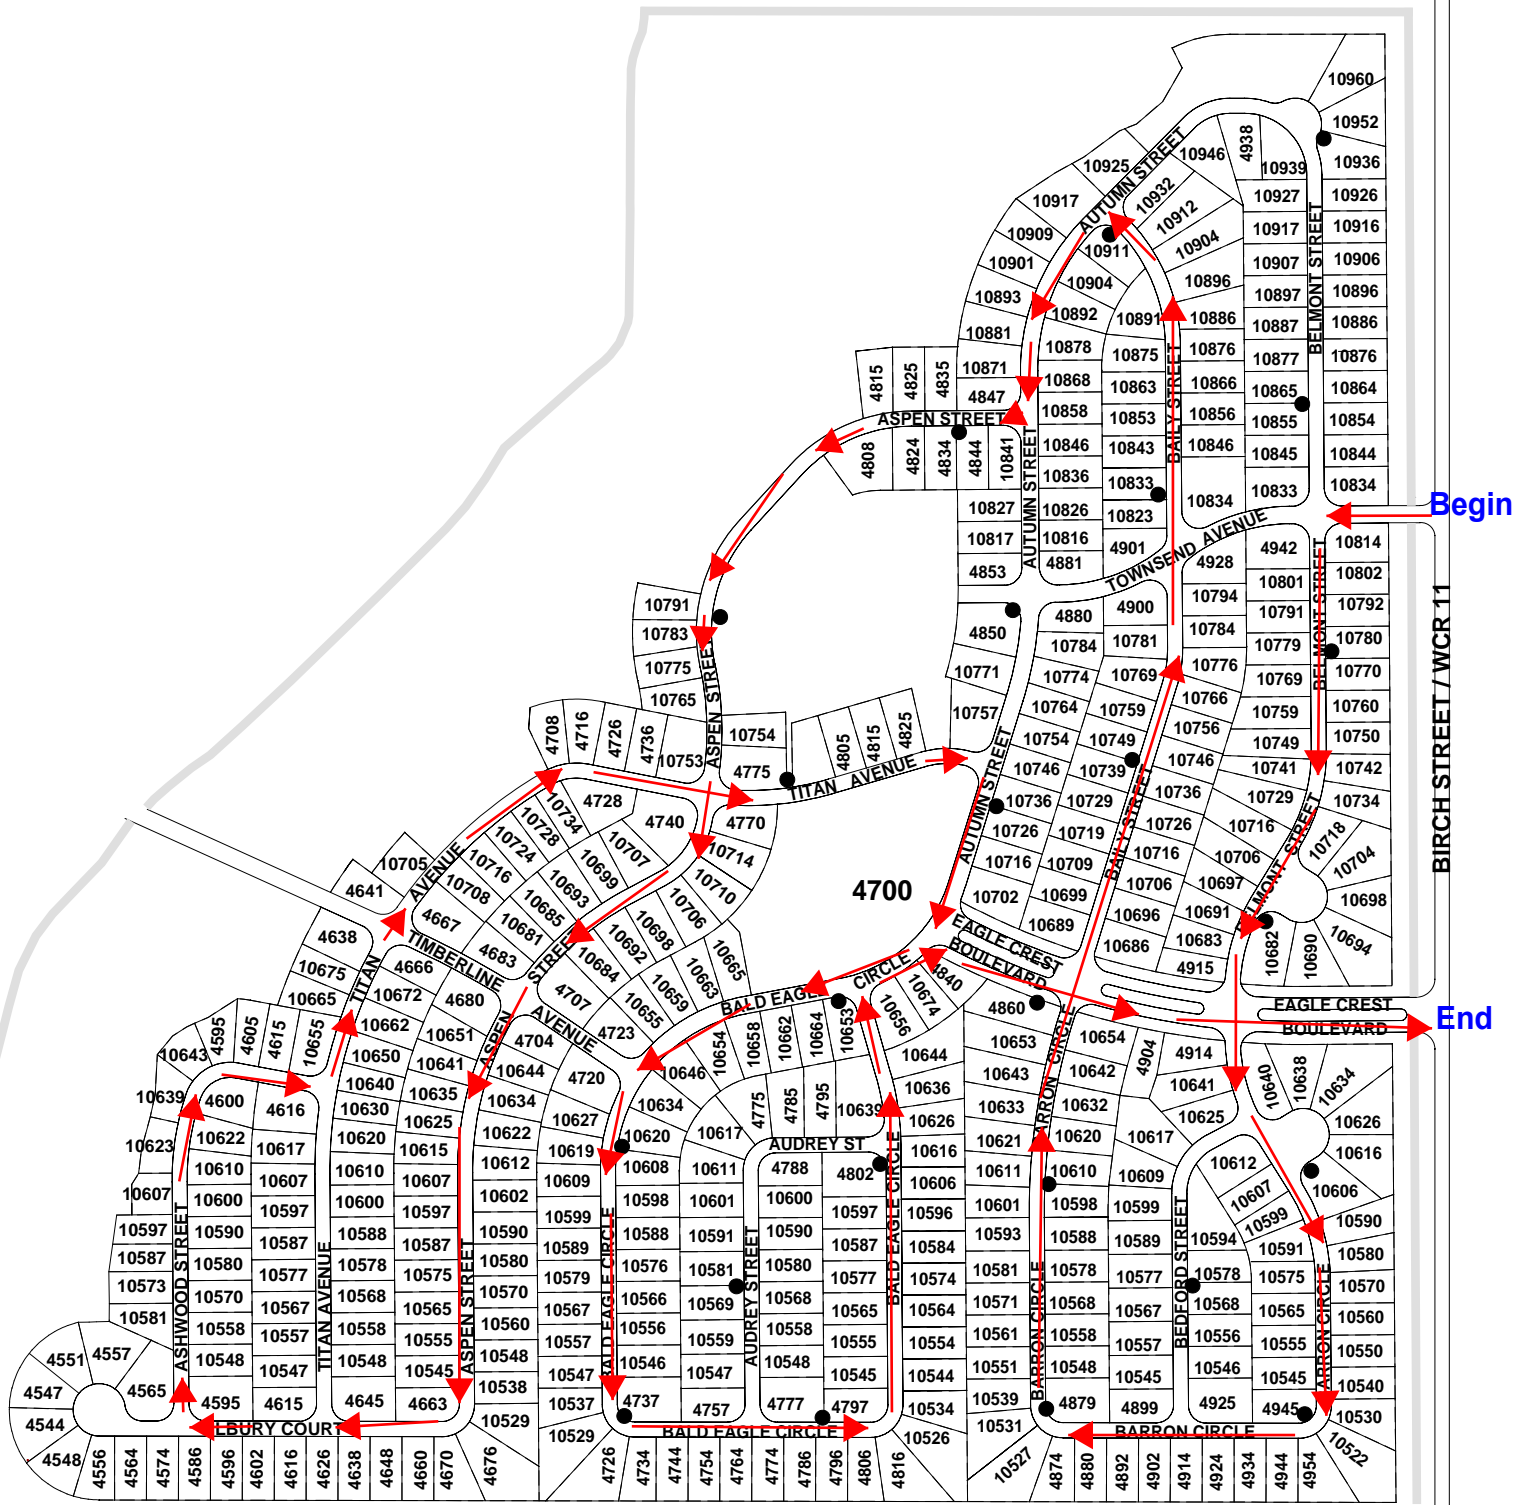

Eagle Crest

12/17 C 2/5

FIRESTONE BOULEVARD / WCR 24