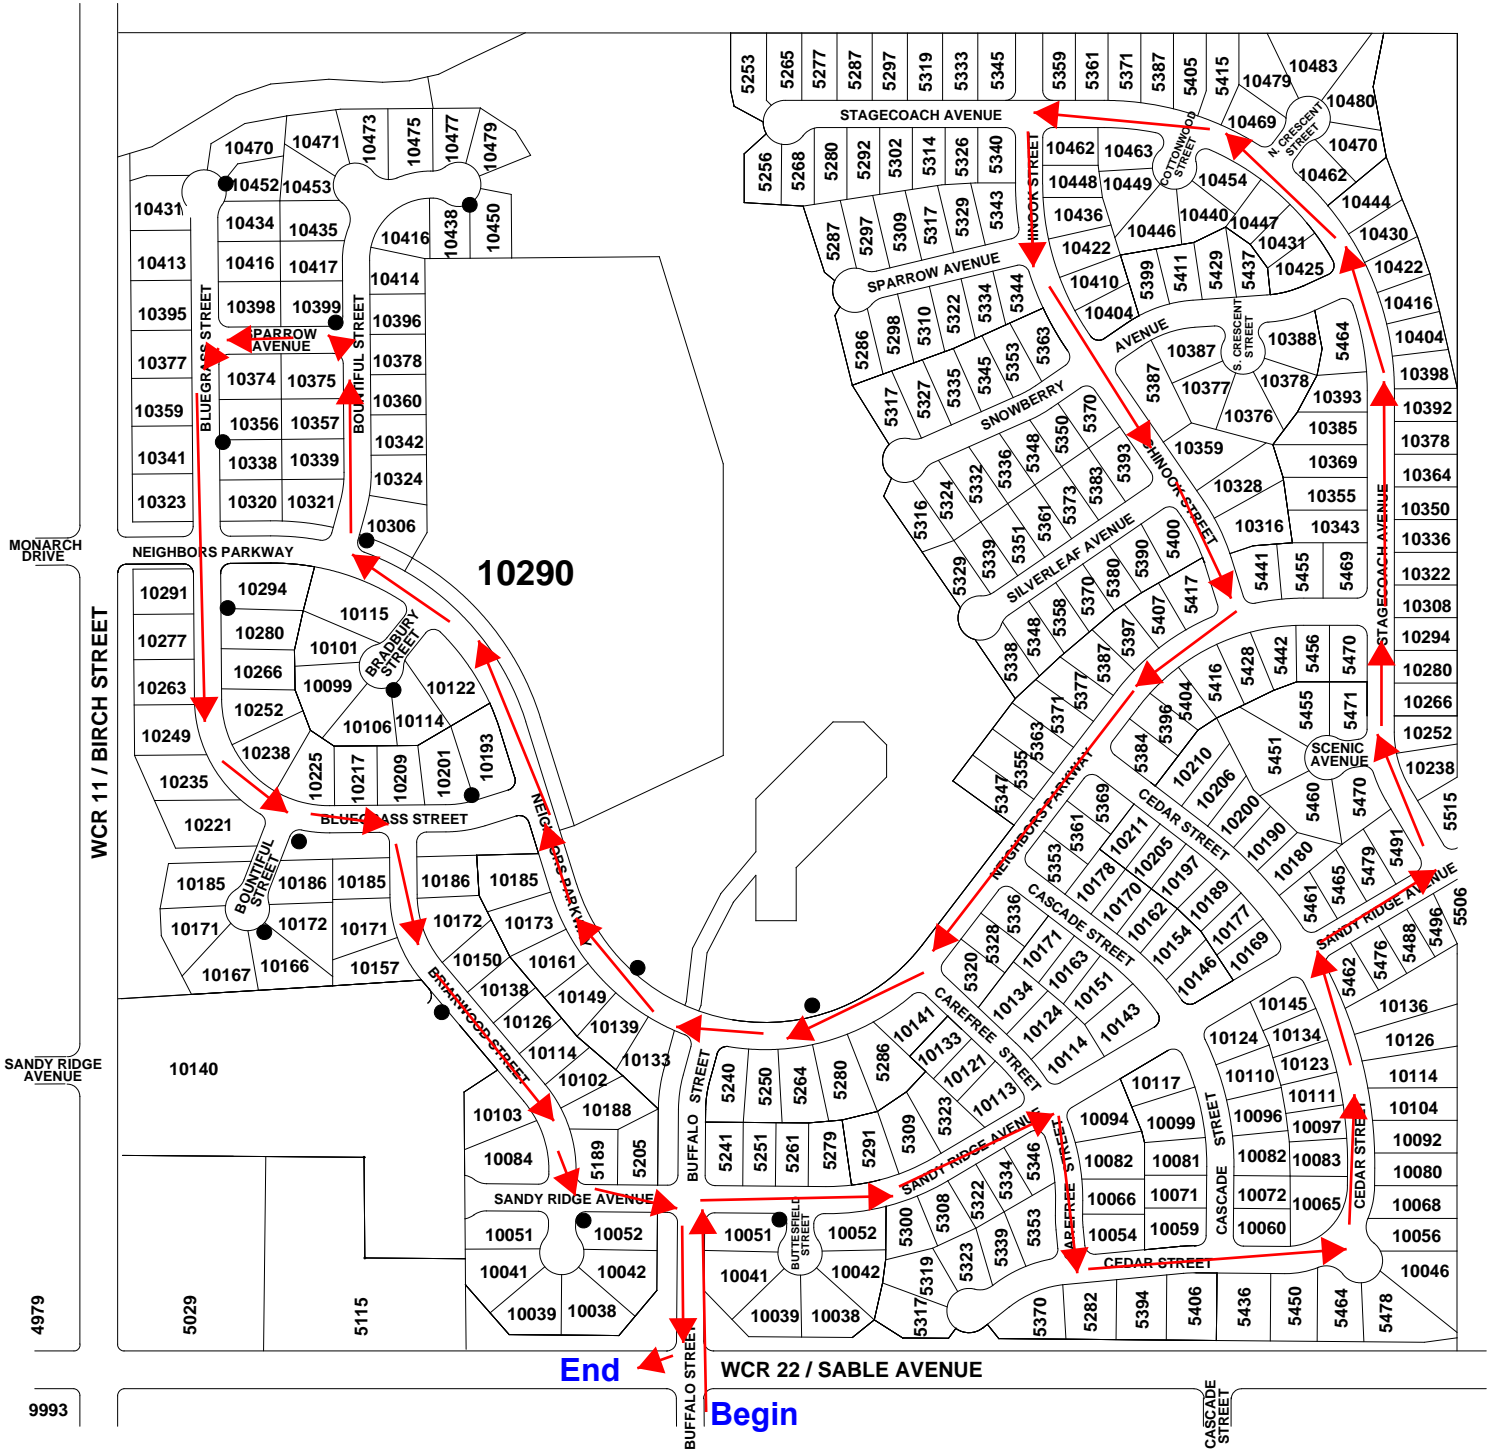

Neighbors Pointe

12/17 C 4/5