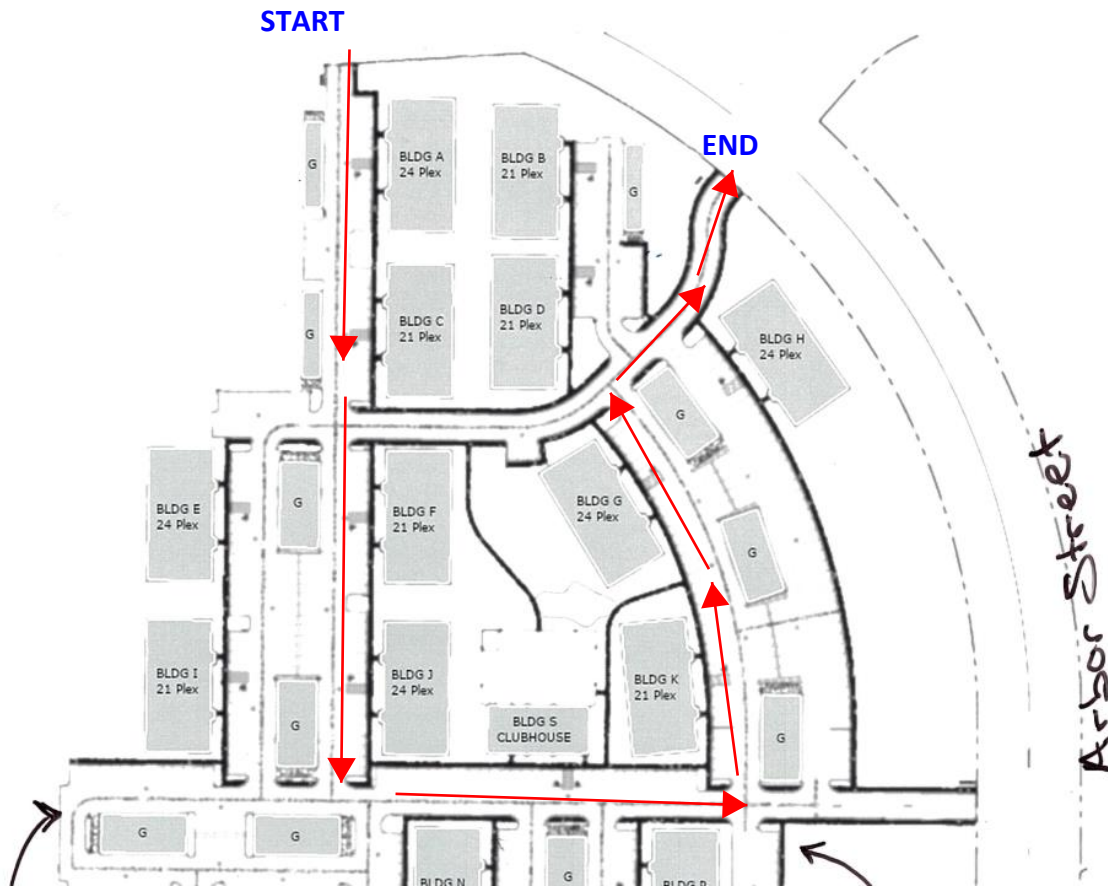

# 12/17 A 2/2

WCR 13 / COLORADO BLVD.

End

Turn around point

WCR 22 / SABLE AVENUE

WCR 15 / FRONTIER STREET

Start

# 12/17 B 1/4

Maple Ridge II & Clark Ranch

# Gateway North