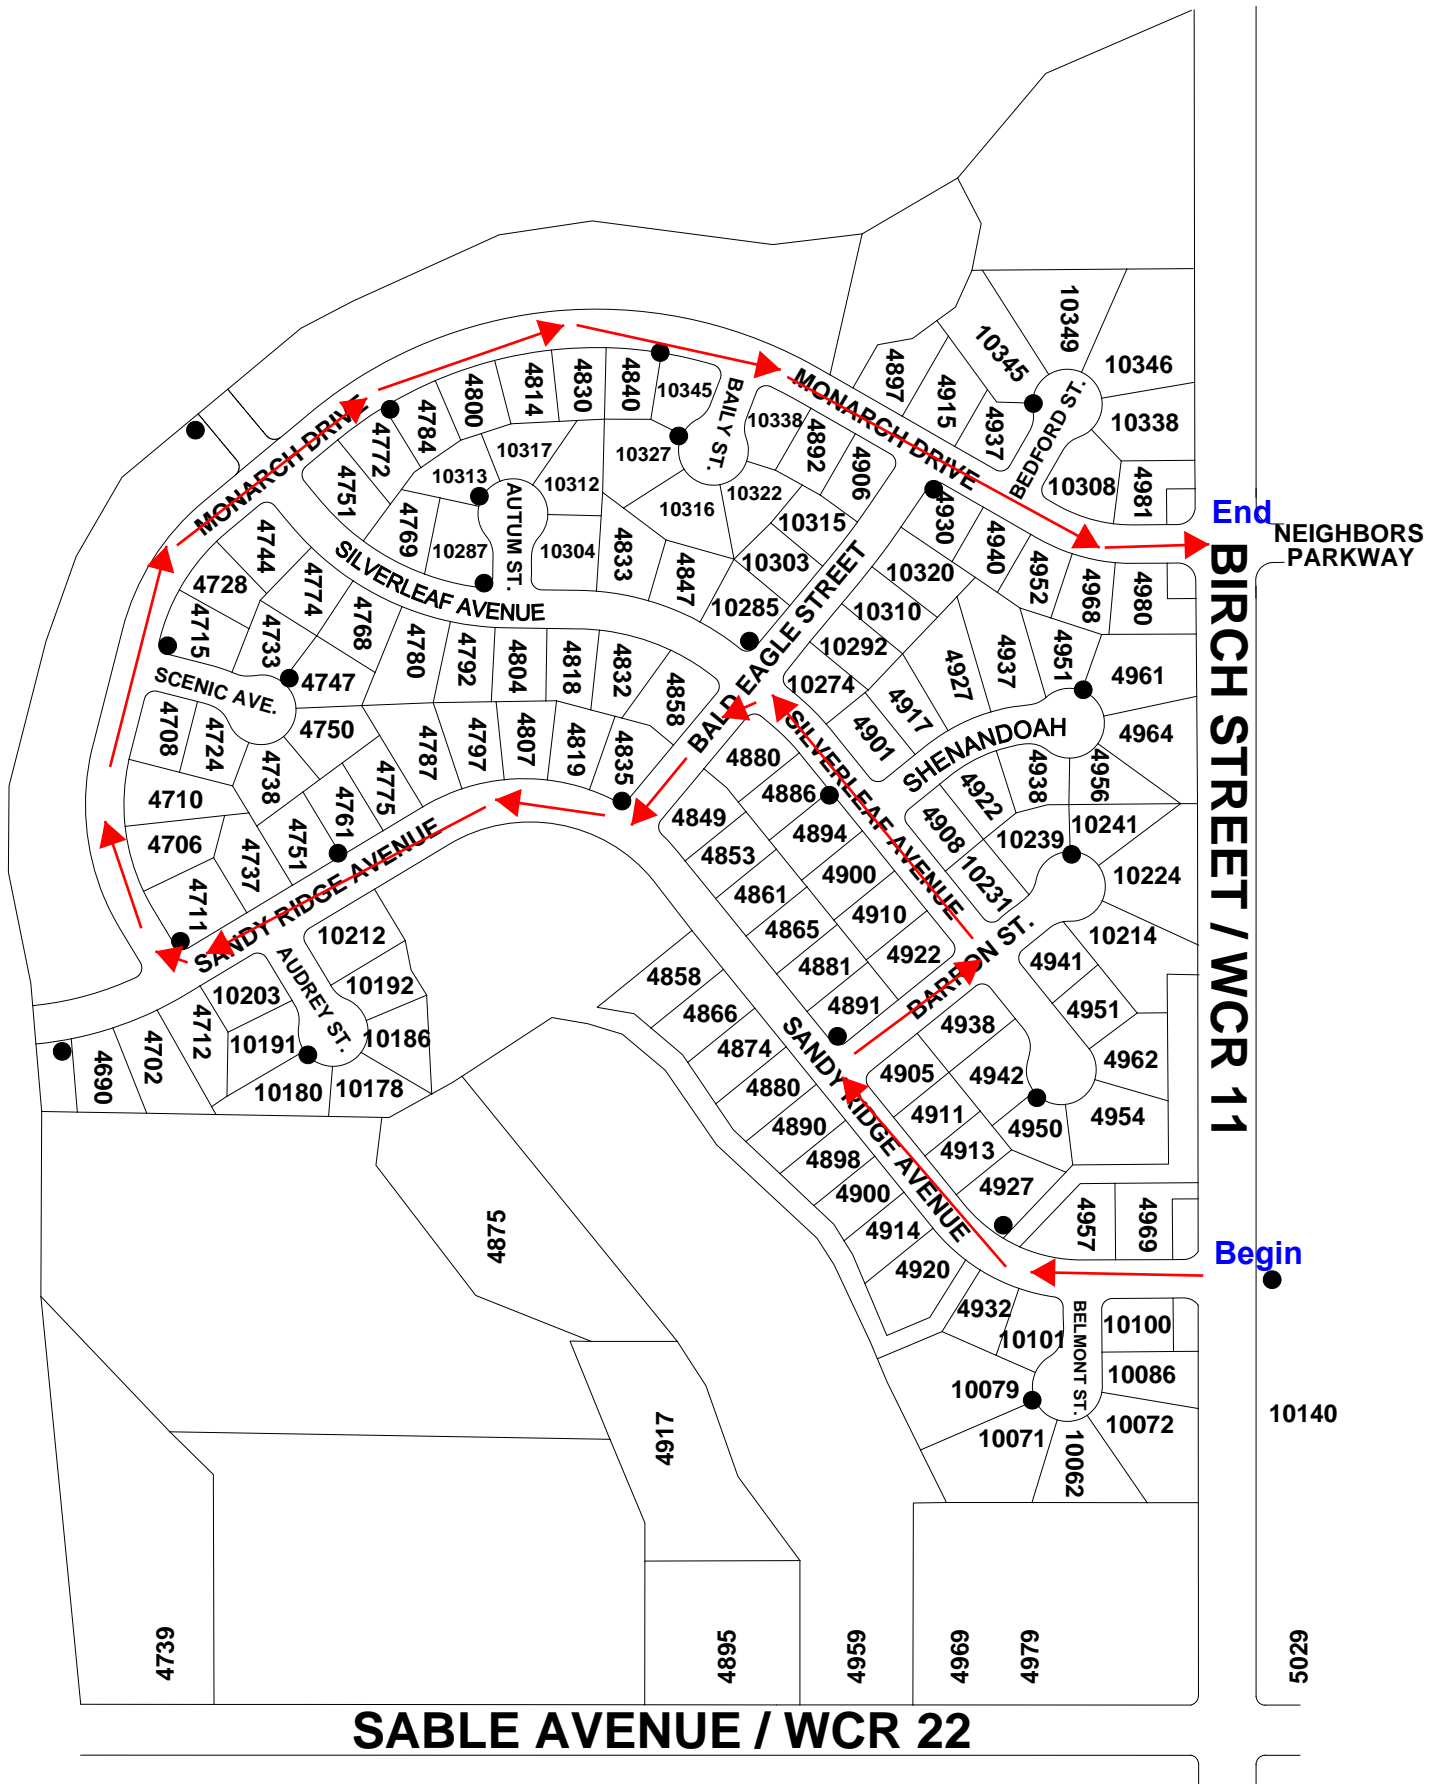

Monarch

12/17 C 3/5