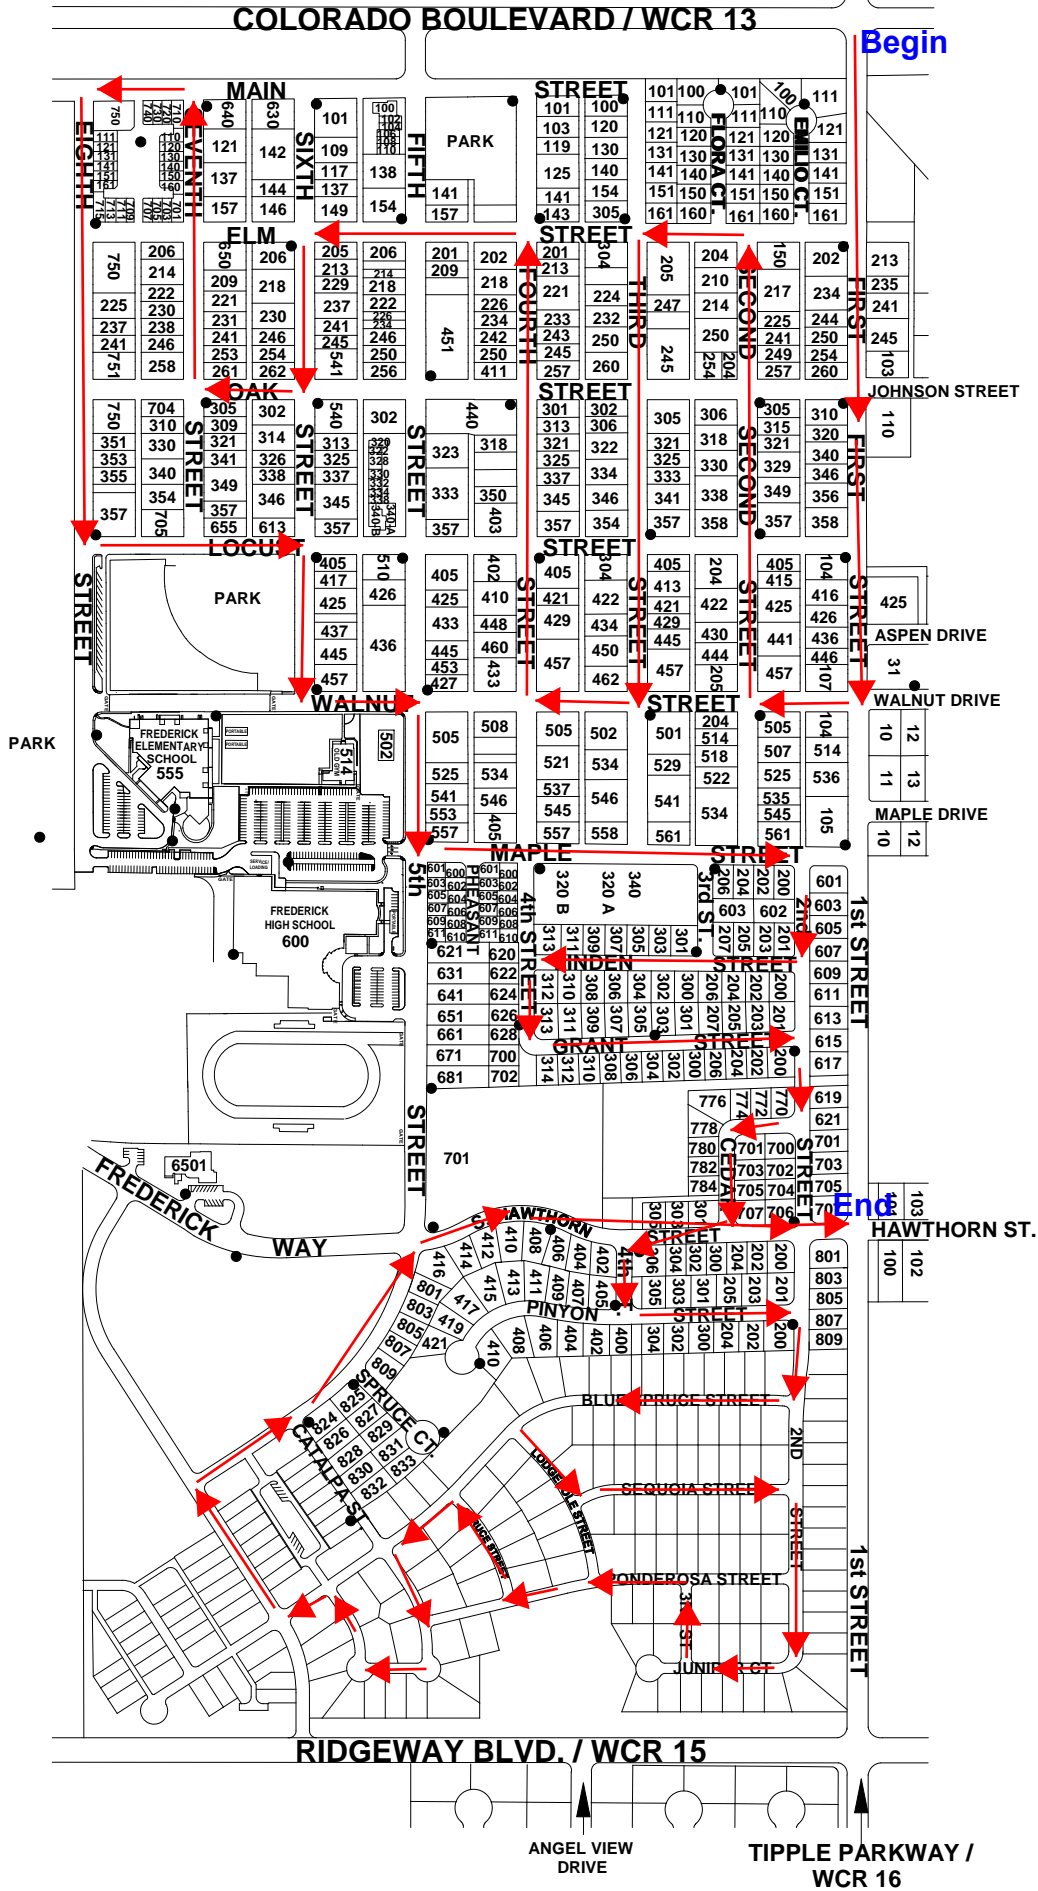

Old Town Frederick & Carriage Hills

TIPPLE PARKWAY /
WCR 16

12/17 B 1/4