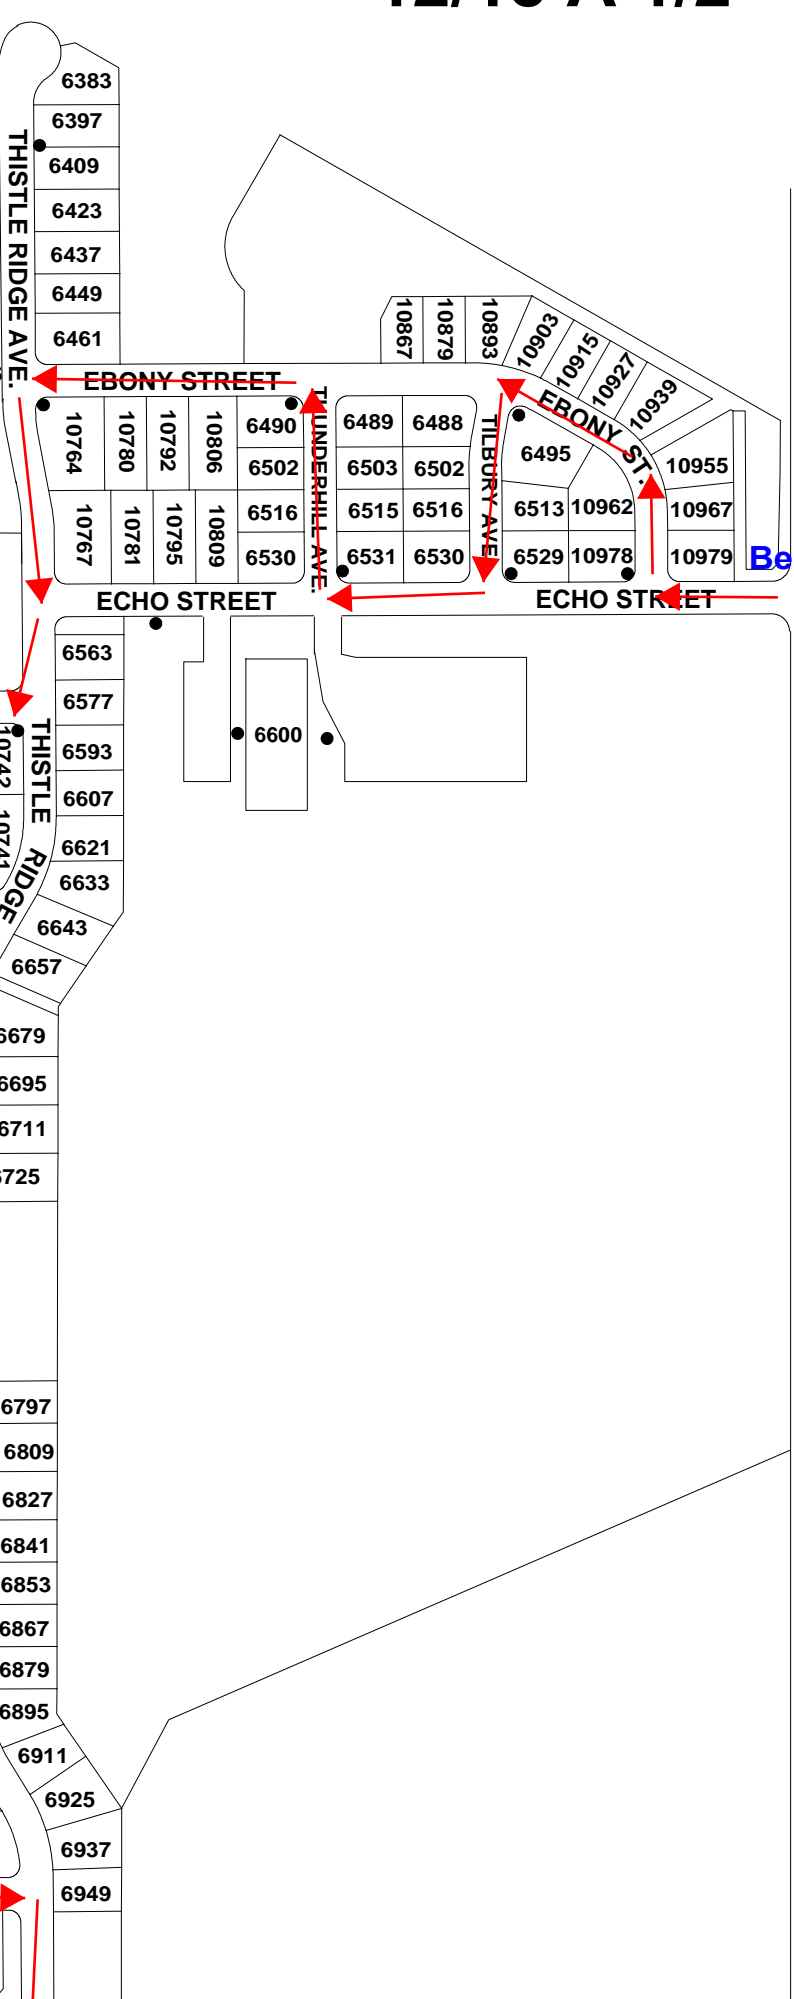

COAL RIDGE MIDDLE SCHOOL

EMERGENCY ACCESS

PARK

Begin

FIRESTONE BOULEVARD - WCR 24

FRONTIER STREET - WCR 15

End

# Ridgecrest and St. Vrain

# 12/18 A 2/2

WCR 13 / COLORADO BLVD.

End

Turn  
around  
point

Start