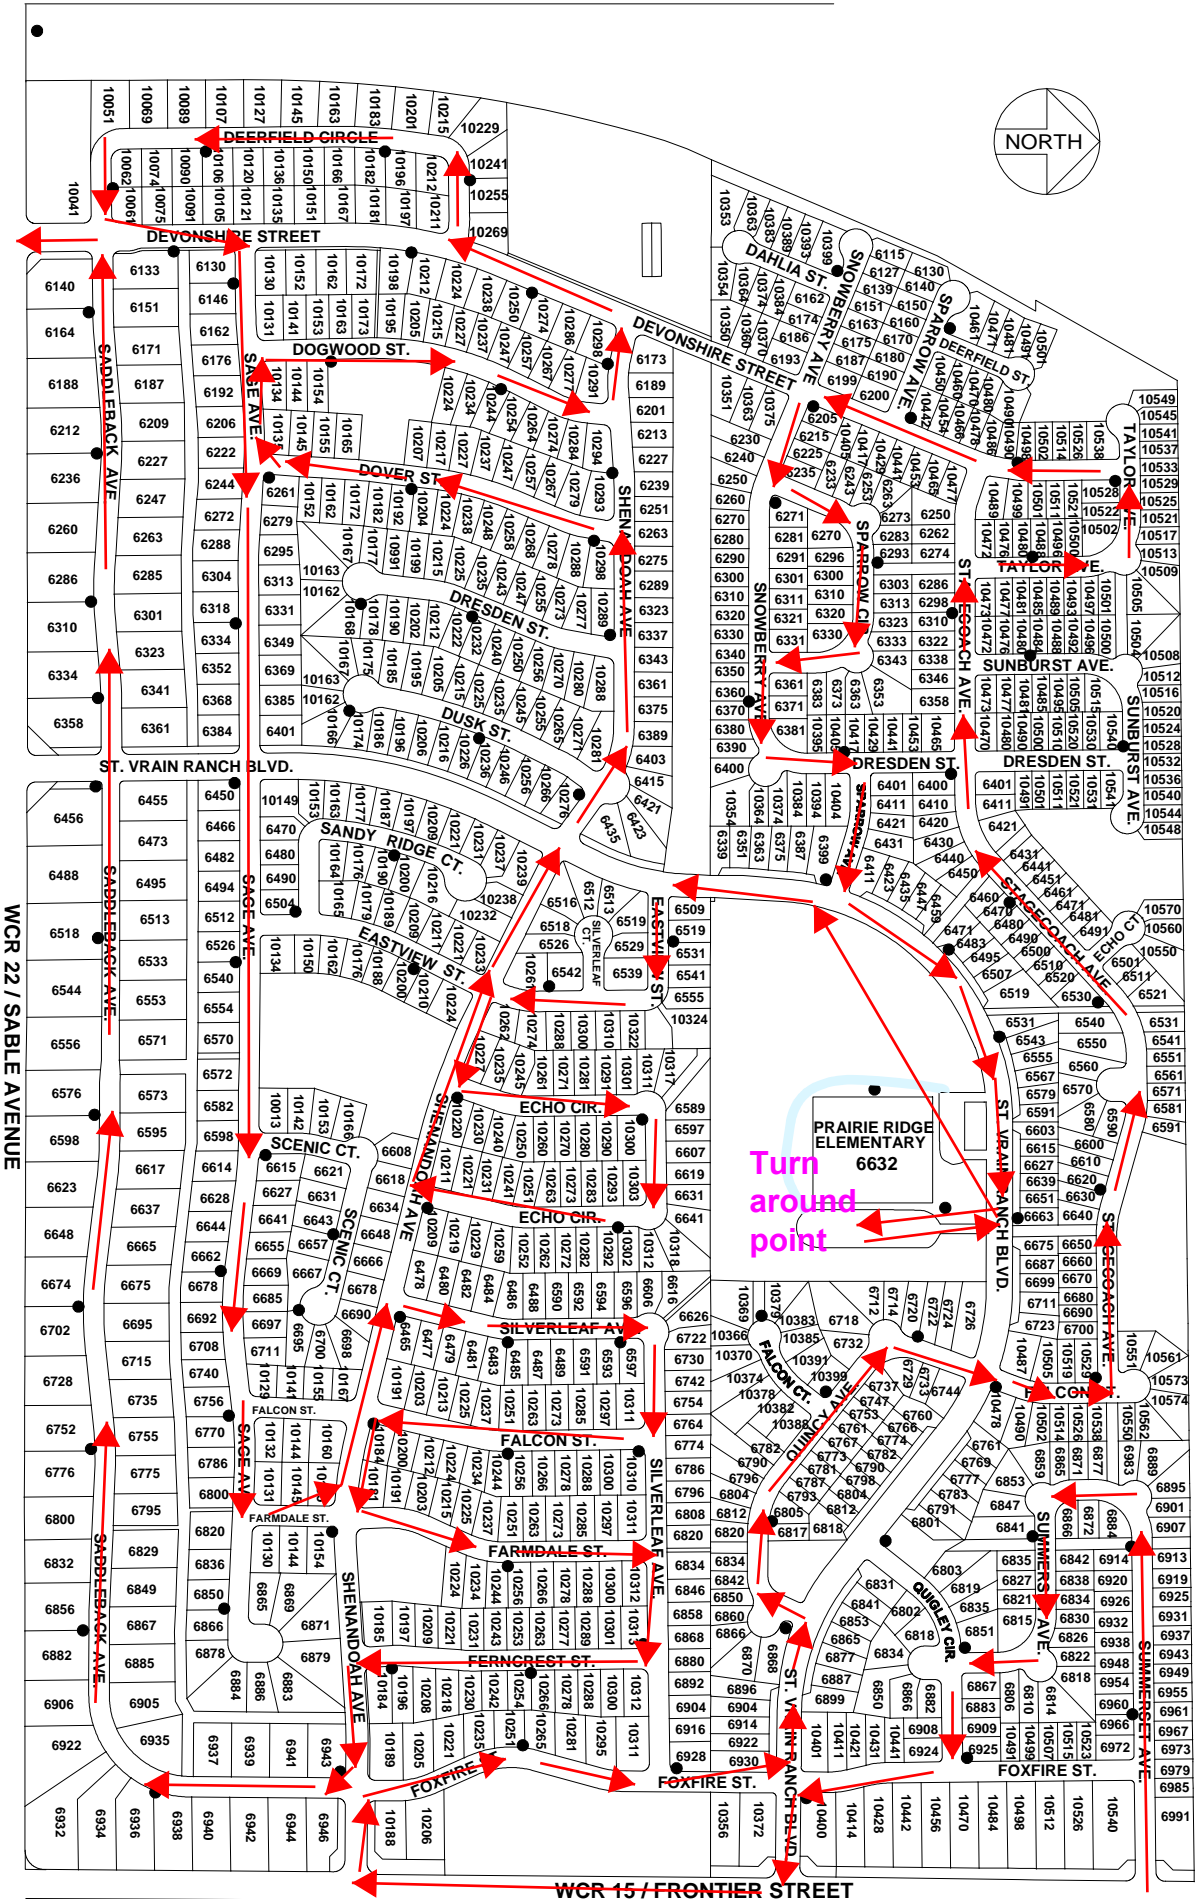

COAL RIDGE MIDDLE SCHOOL

EMERGENCY ACCESS

PARK

Begin

FIRESTONE BOULEVARD - WCR 24

FRONTIER STREET - WCR 15

End

# Ridgecrest and St. Vrain

# 12/18 A 2/2

WCR 13 / COLORADO BLVD.

End

Turn  
around  
point

Start