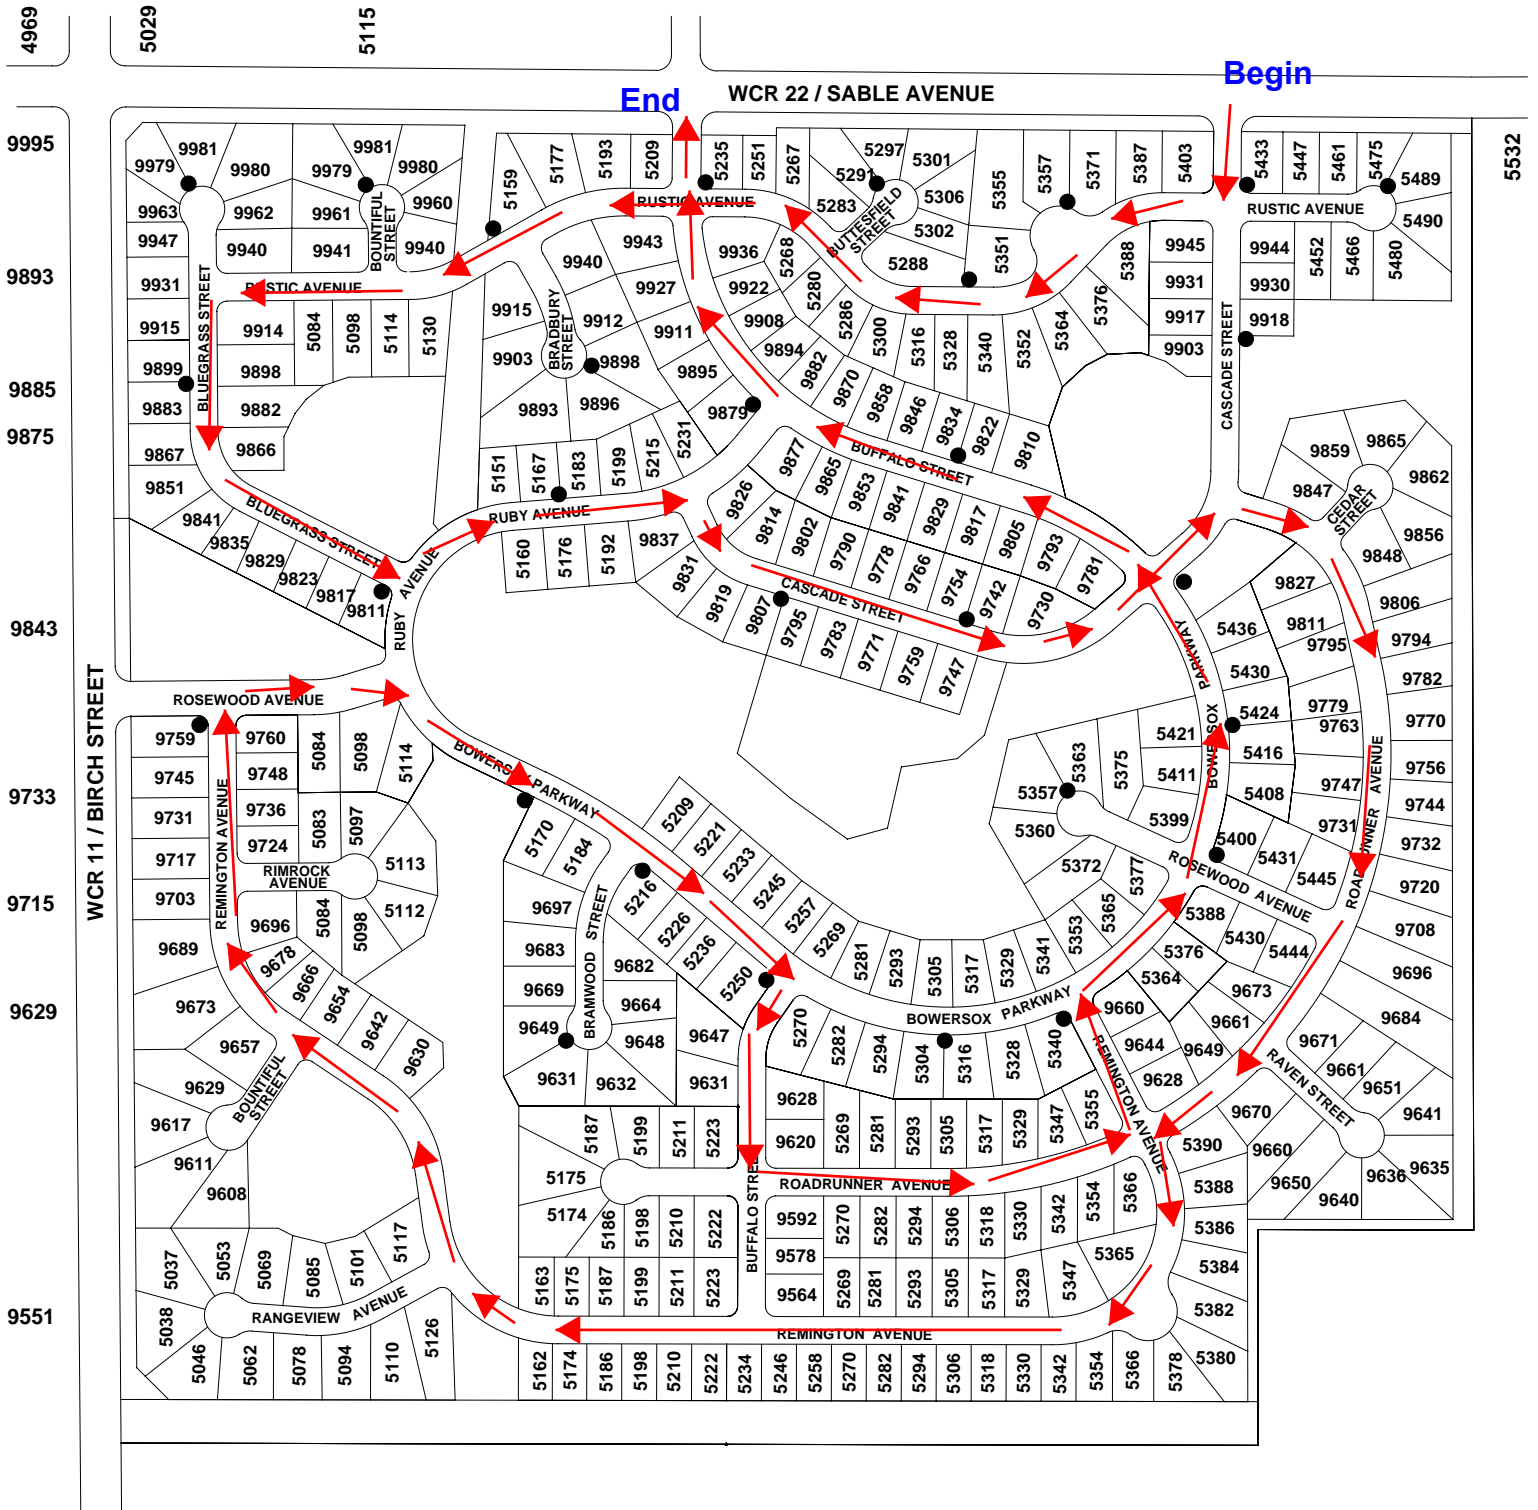

COAL RIDGE MIDDLE SCHOOL

EMERGENCY ACCESS

Begin

FIRESTONE BOULEVARD - WCR 24

FRONTIER STREET - WCR 15

End

PARK

Ridgecrest and St. Vrain

12/16 A 2/5

WCR 13 / COLORADO BLVD.

End

Turn
around
point

Start

Eagle Crest

12/16 B 1/4

FIRESTONE BOULEVARD / WCR 24

Monarch

12/16 B 2/4

Neighbors Point

12/16 B 3/4

End

Begin

Stoneridge

12/16 B 4/4

Old Town Frederick & Carriage Hills

TIPPLE PARKWAY /
WCR 16

12/16 C 1/4

Maple Ridge II & Clark Ranch