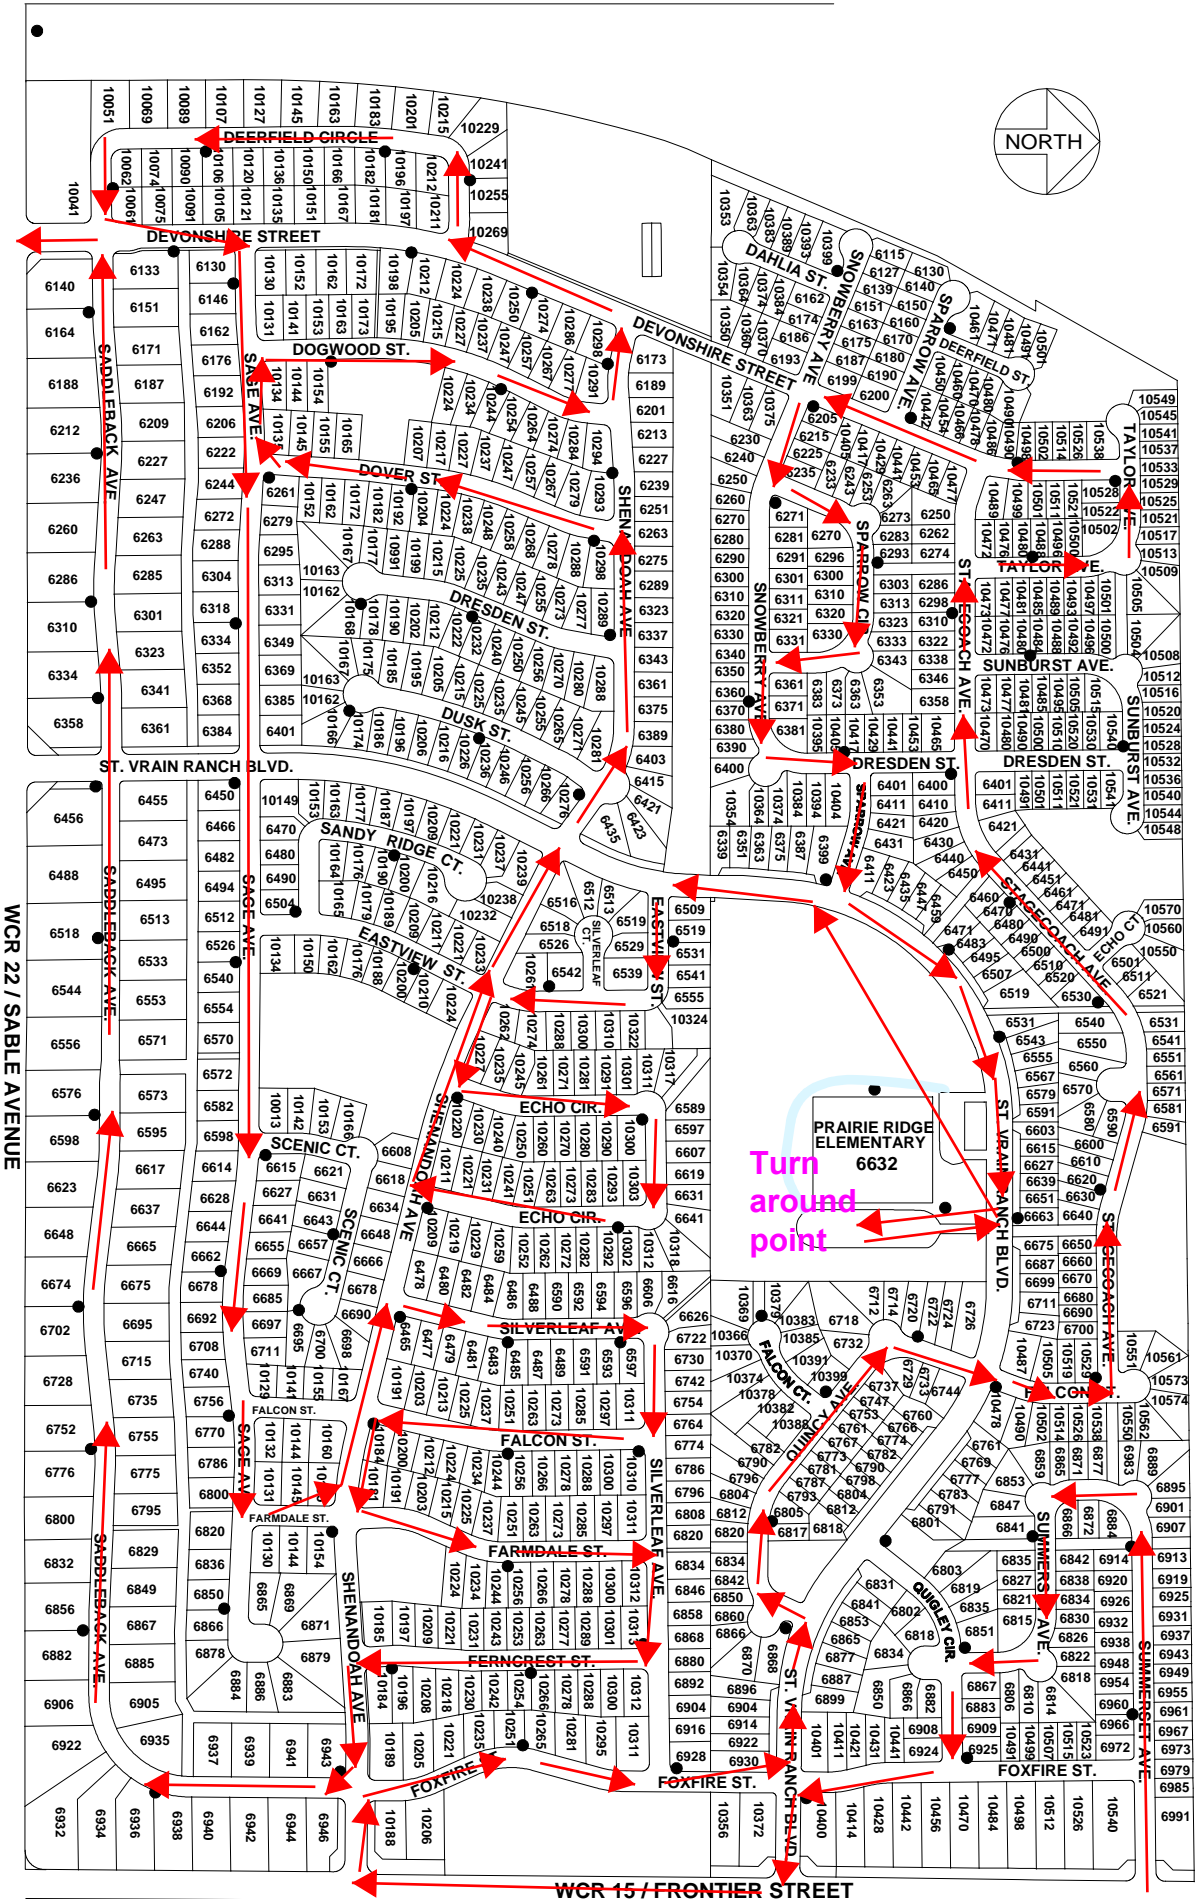

COAL RIDGE MIDDLE SCHOOL

EMERGENCY ACCESS

Begin

FIRESTONE BOULEVARD - WCR 24

FRONTIER STREET - WCR 15

End

PARK

Ridgecrest and St. Vrain

12/16 A 2/5

WCR 13 / COLORADO BLVD.

End

Turn
around
point

Start

Eagle Crest

12/16 B 1/4

FIRESTONE BOULEVARD / WCR 24

Monarch

12/16 B 2/4

Neighbors Point

12/16 B 3/4

End

Begin

Stoneridge

12/16 B 4/4

Old Town Frederick & Carriage Hills

TIPPLE PARKWAY /
WCR 16

12/16 C 1/4

Maple Ridge II & Clark Ranch