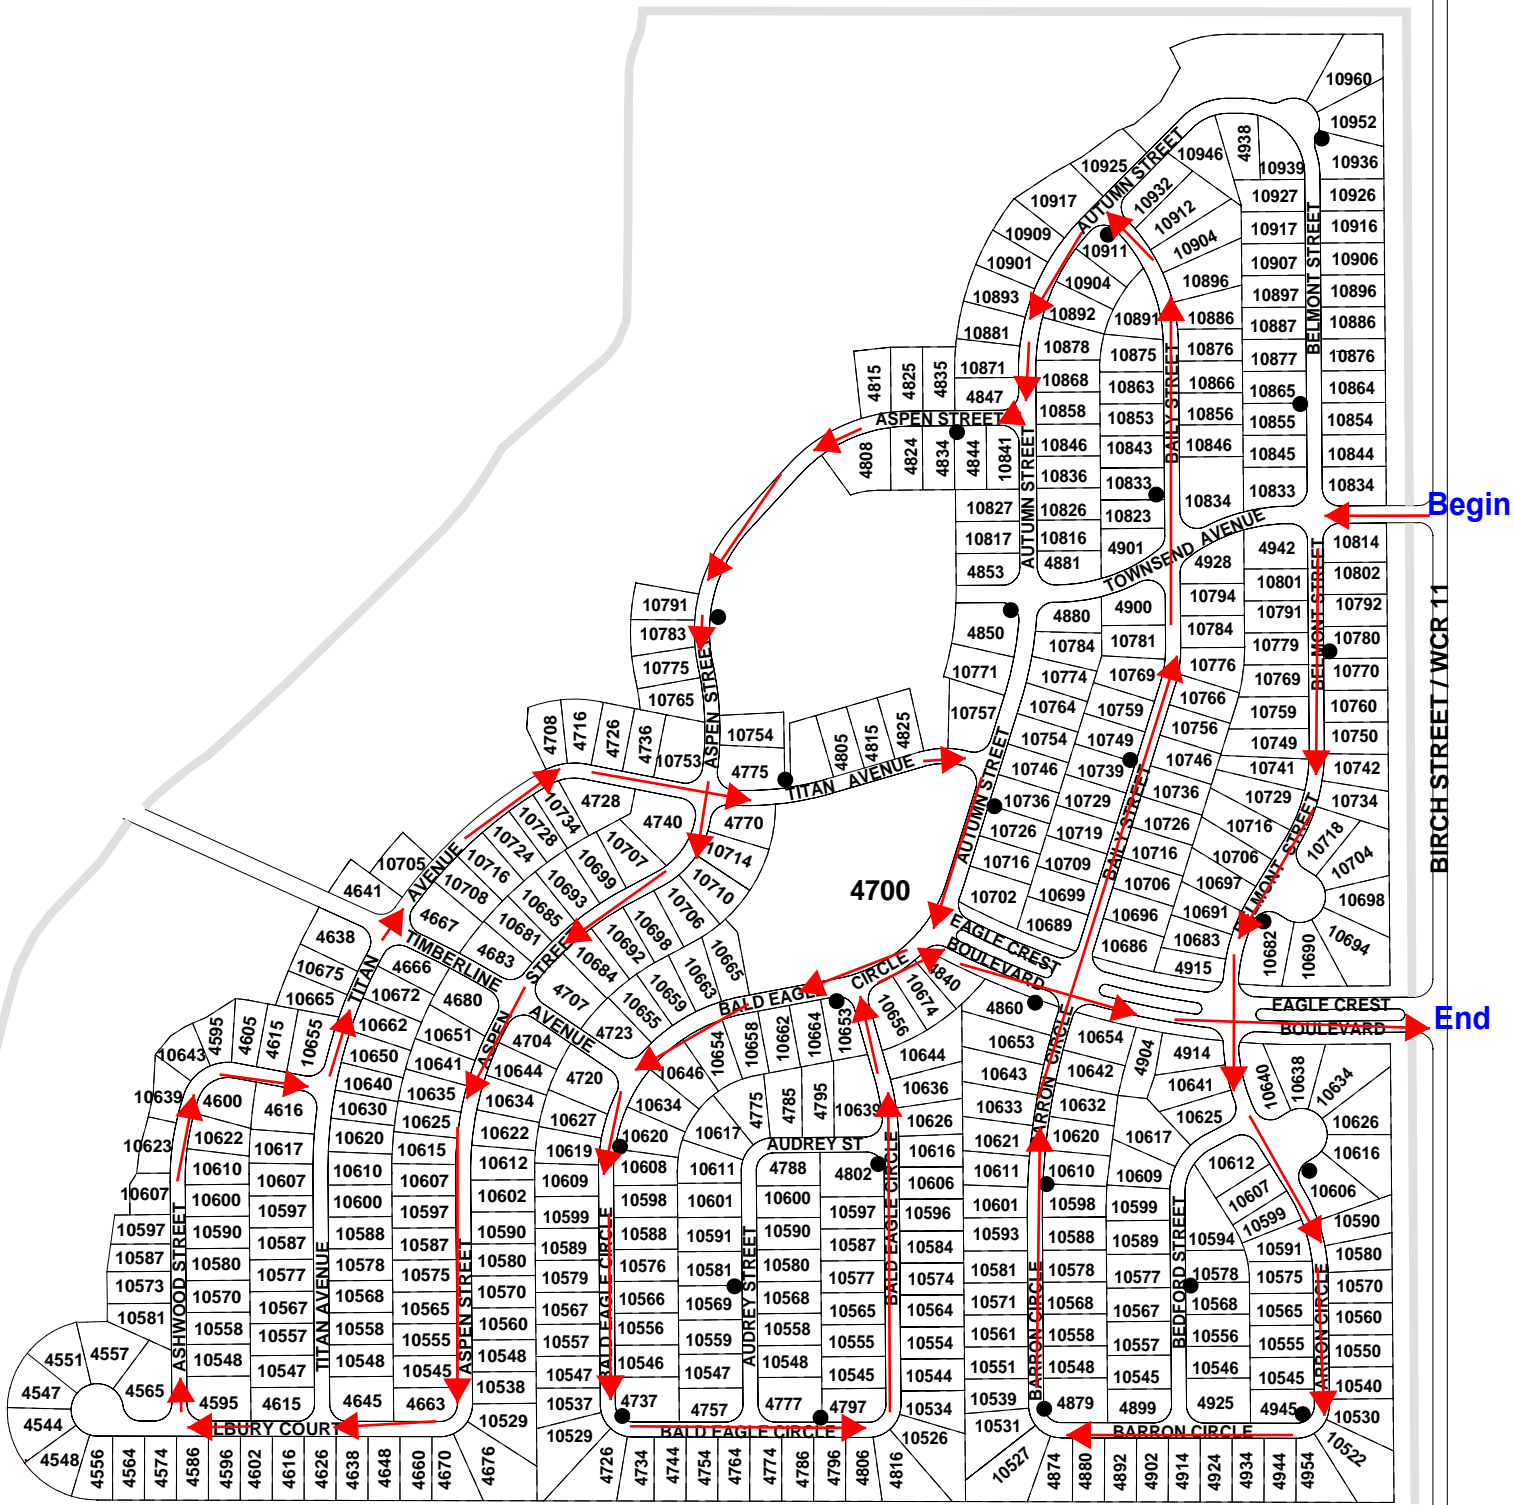

COAL RIDGE MIDDLE SCHOOL

EMERGENCY ACCESS

Begin

FIRESTONE BOULEVARD - WCR 24

FRONTIER STREET - WCR 15

End

PARK

Ridgecrest and St. Vrain

12/16 A 2/5

WCR 13 / COLORADO BLVD.

End

Turn
around
point

Start

Eagle Crest

12/16 B 1/4

FIRESTONE BOULEVARD / WCR 24

Monarch

12/16 B 2/4

Neighbors Point

12/16 B 3/4

End

Begin

Stoneridge

12/16 B 4/4

Old Town Frederick & Carriage Hills

TIPPLE PARKWAY /
WCR 16

12/16 C 1/4

Maple Ridge II & Clark Ranch