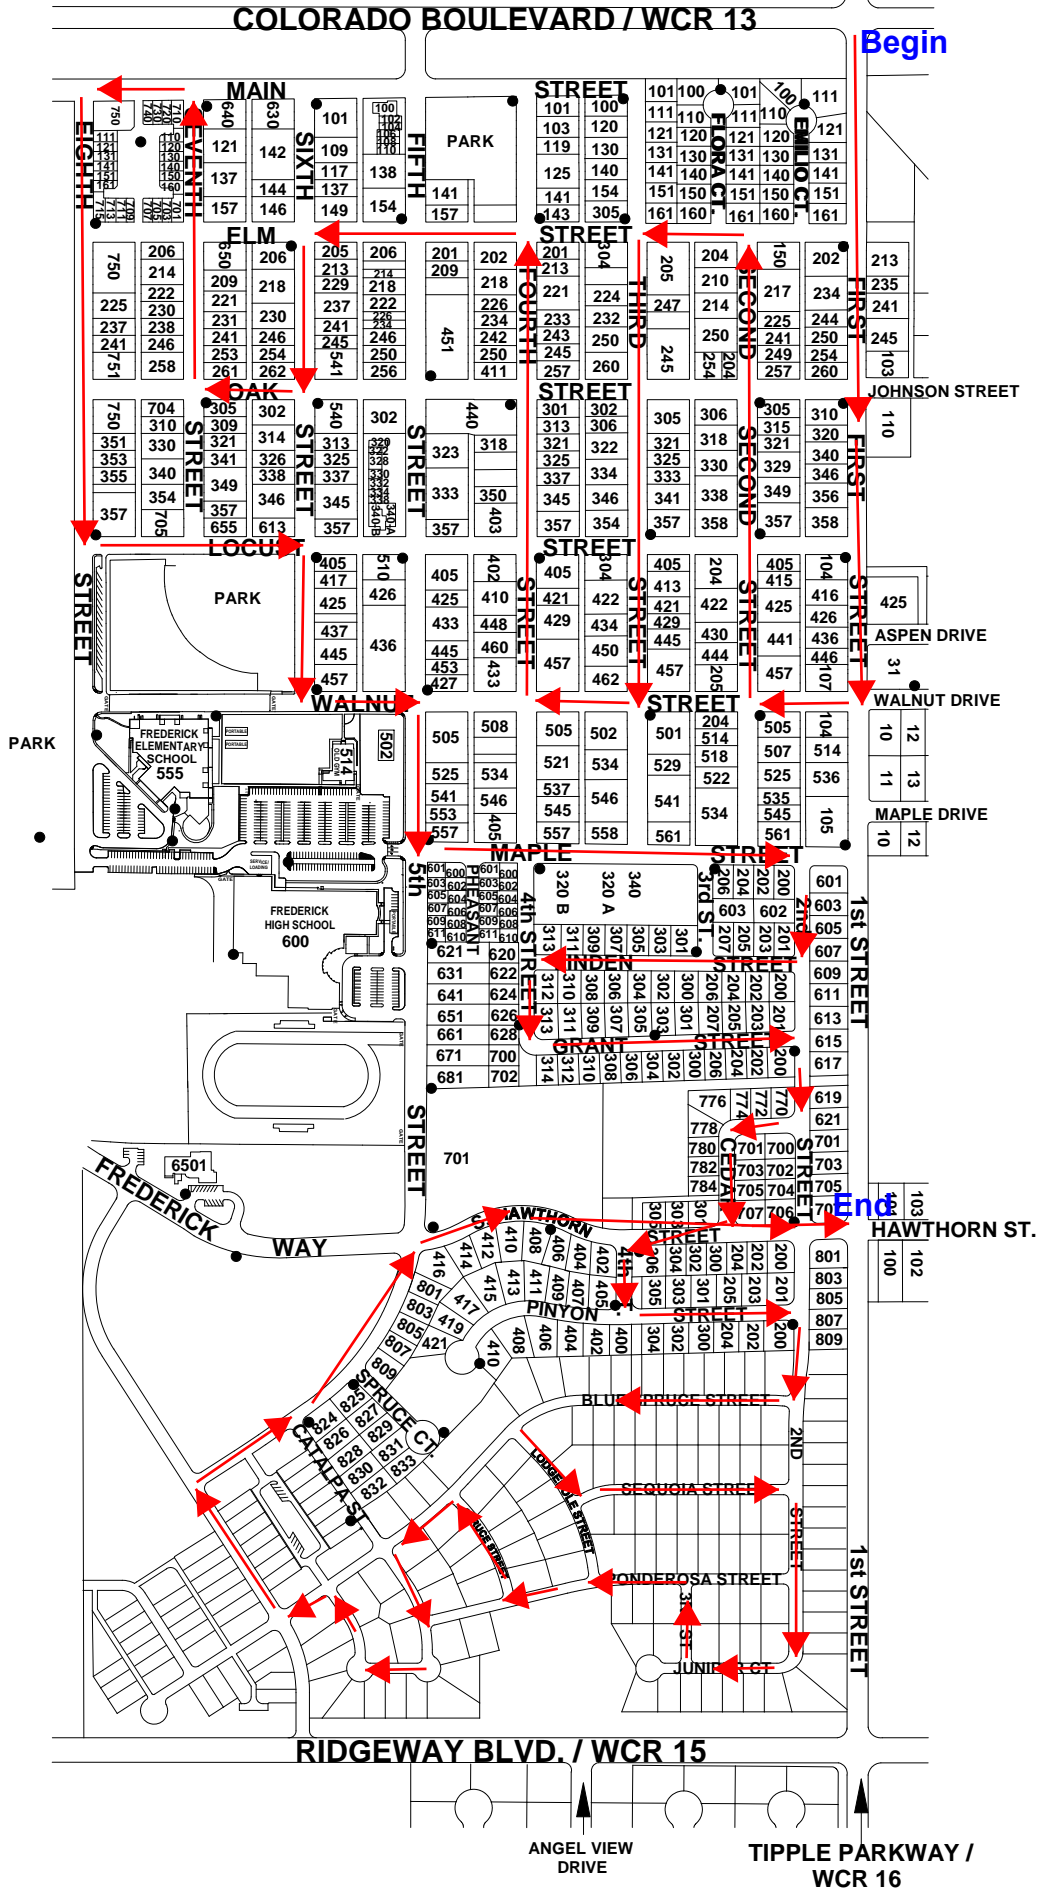

COAL RIDGE MIDDLE SCHOOL

EMERGENCY ACCESS

Begin

FIRESTONE BOULEVARD - WCR 24

FRONTIER STREET - WCR 15

End

PARK

Ridgecrest and St. Vrain

12/16 A 2/5

WCR 13 / COLORADO BLVD.

End

Turn
around
point

Start

Eagle Crest

12/16 B 1/4

FIRESTONE BOULEVARD / WCR 24

Monarch

12/16 B 2/4

Neighbors Point

12/16 B 3/4

End

Begin

Stoneridge

12/16 B 4/4

Old Town Frederick & Carriage Hills

TIPPLE PARKWAY /
WCR 16

12/16 C 1/4

Maple Ridge II & Clark Ranch