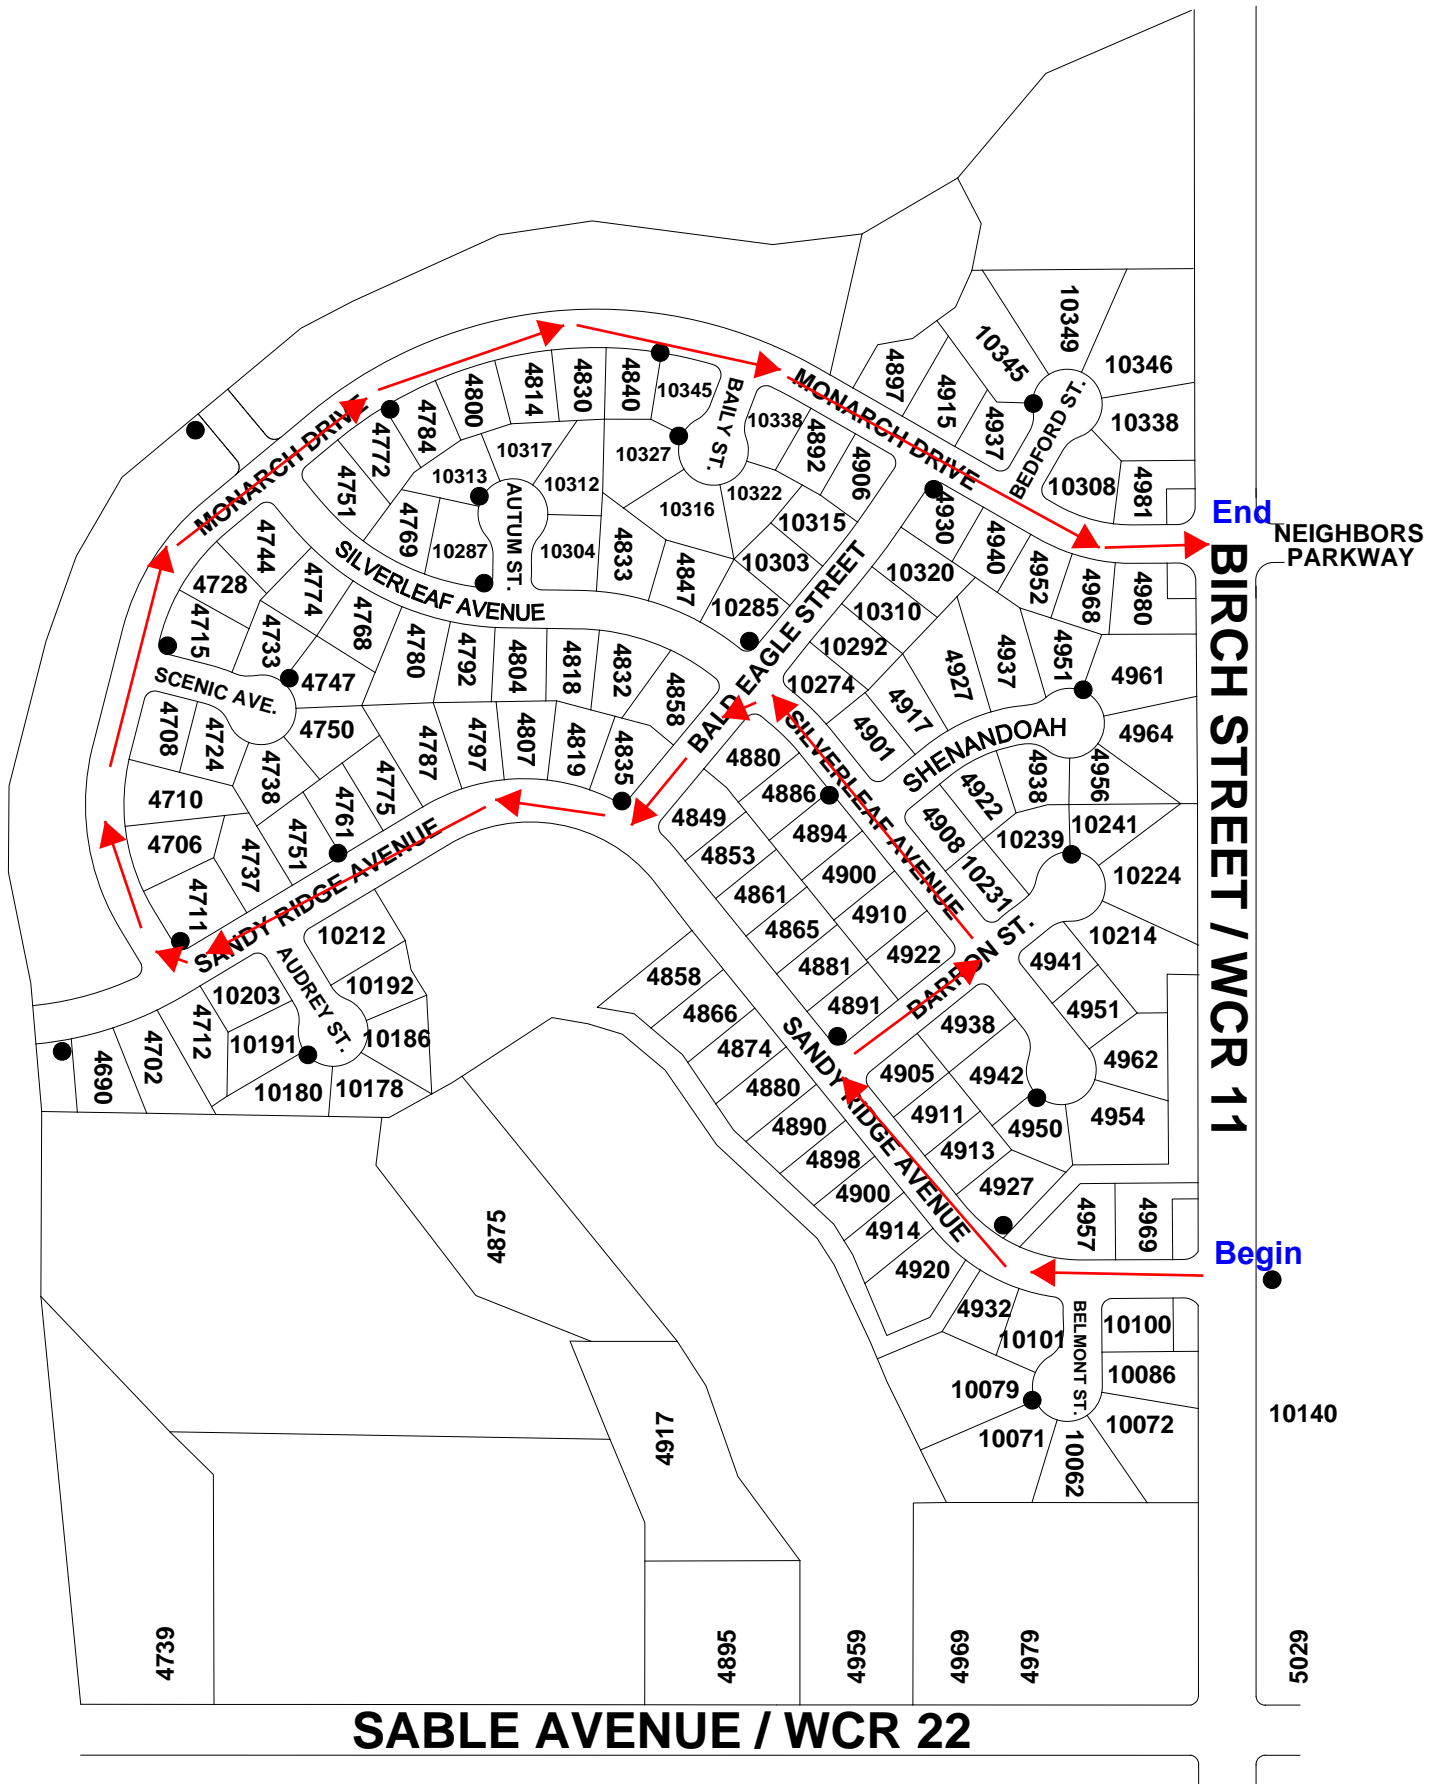

COAL RIDGE MIDDLE SCHOOL

EMERGENCY ACCESS

Begin

FIRESTONE BOULEVARD - WCR 24

FRONTIER STREET - WCR 15

End

PARK

Ridgecrest and St. Vrain

12/16 A 2/5

WCR 13 / COLORADO BLVD.

End

Turn
around
point

Start

Eagle Crest

12/16 B 1/4

FIRESTONE BOULEVARD / WCR 24

Monarch

12/16 B 2/4

Neighbors Point

12/16 B 3/4

End

Begin

Stoneridge

12/16 B 4/4

Old Town Frederick & Carriage Hills

TIPPLE PARKWAY /
WCR 16

12/16 C 1/4

Maple Ridge II & Clark Ranch