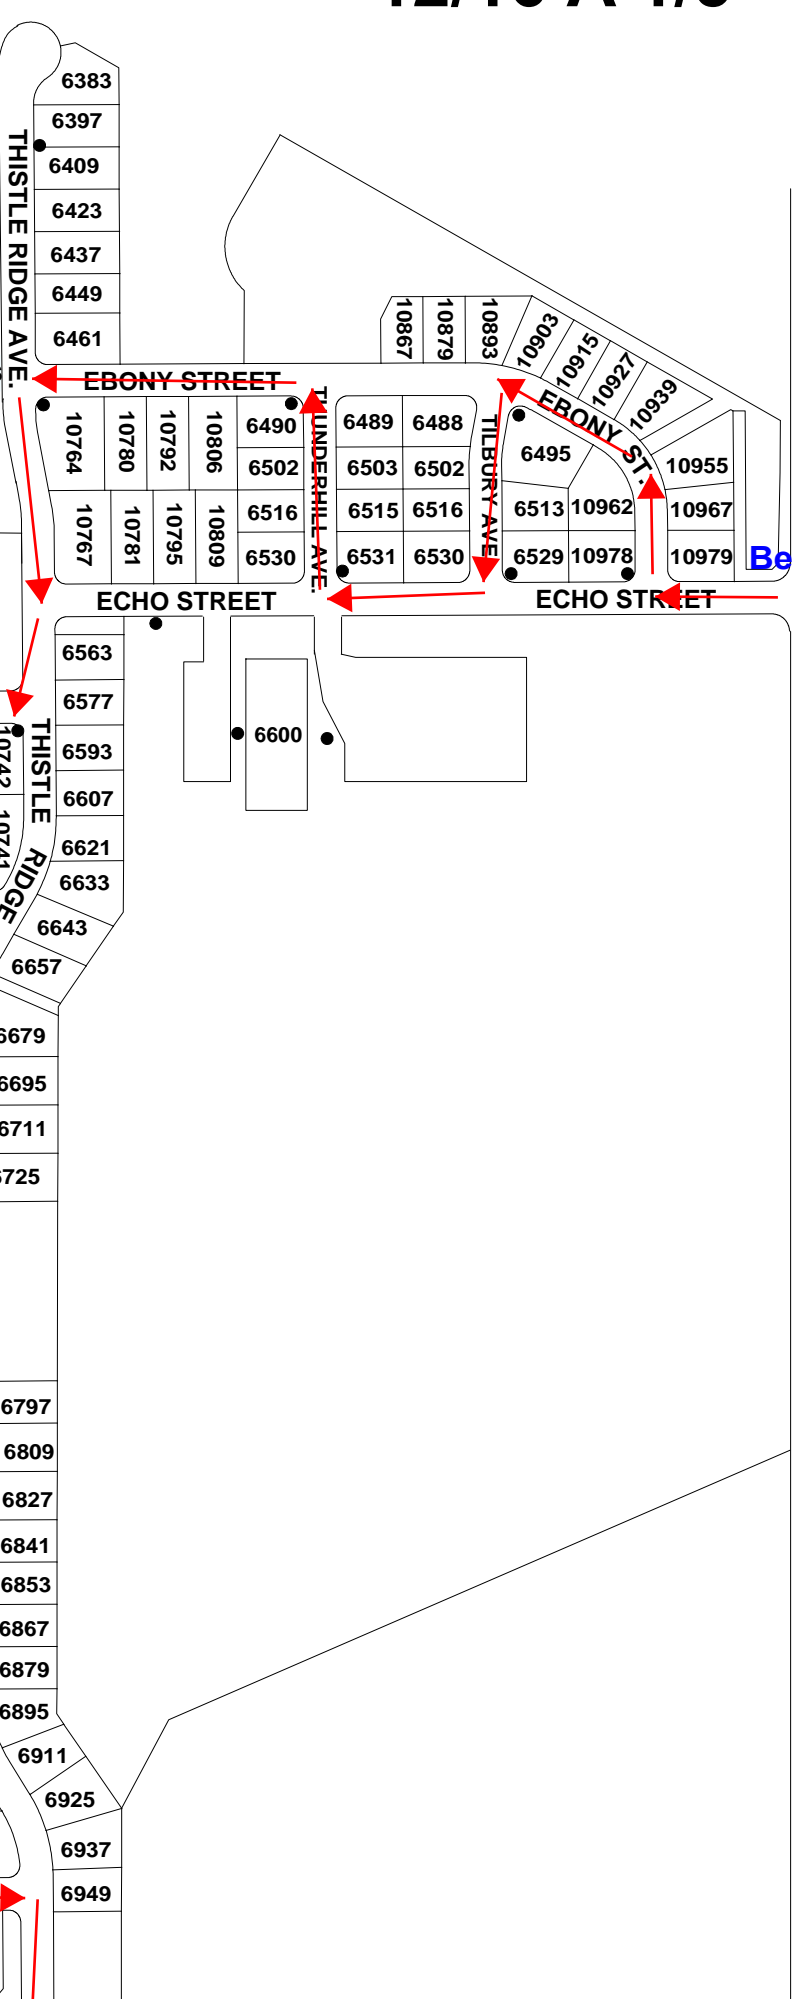

COAL RIDGE MIDDLE SCHOOL

EMERGENCY ACCESS

Begin

FIRESTONE BOULEVARD - WCR 24

FRONTIER STREET - WCR 15

End

PARK

Ridgecrest and St. Vrain

12/16 A 2/5

WCR 13 / COLORADO BLVD.

End

Turn
around
point

Start

Eagle Crest

12/16 B 1/4

FIRESTONE BOULEVARD / WCR 24

Monarch

12/16 B 2/4

Neighbors Point

12/16 B 3/4

End

Begin

Stoneridge

12/16 B 4/4

Old Town Frederick & Carriage Hills

TIPPLE PARKWAY /
WCR 16

12/16 C 1/4

Maple Ridge II & Clark Ranch