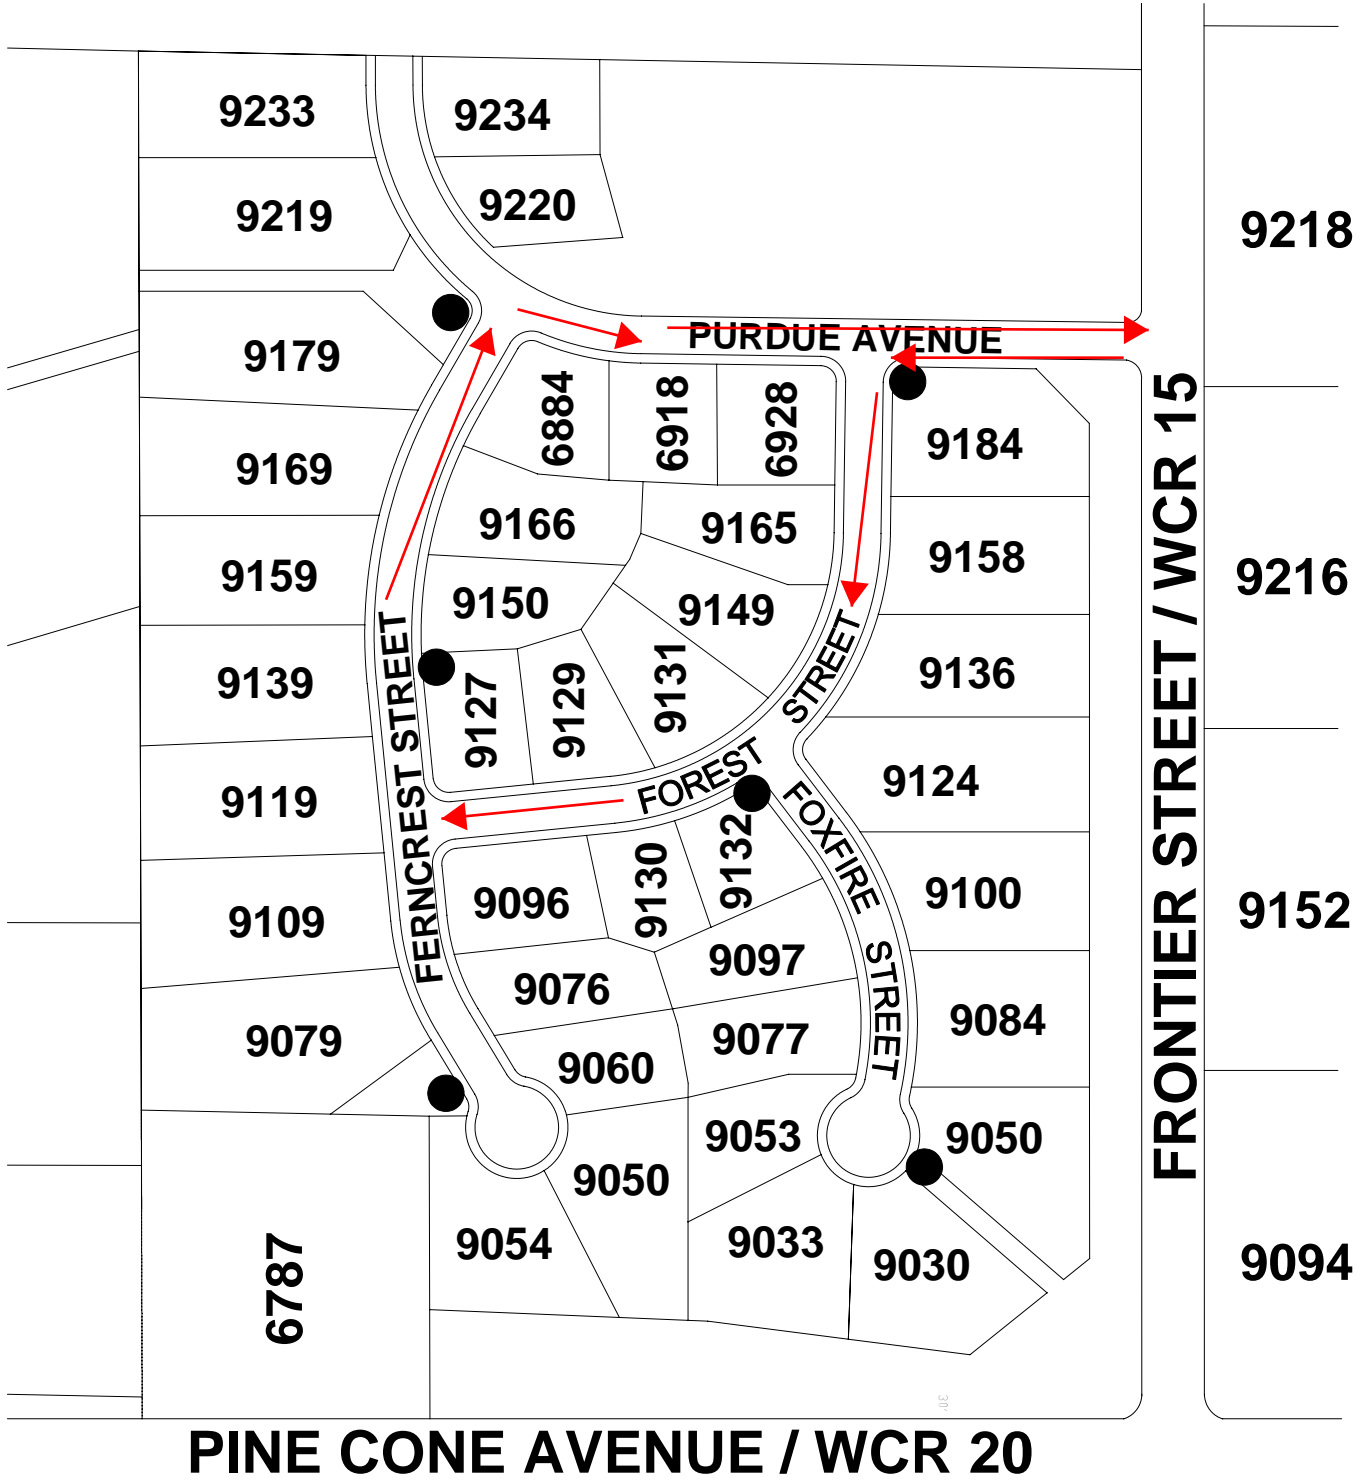

COAL RIDGE MIDDLE SCHOOL

EMERGENCY ACCESS

Begin

FIRESTONE BOULEVARD - WCR 24

FRONTIER STREET - WCR 15

End

PARK

Ridgecrest and St. Vrain

12/16 A 2/5

WCR 13 / COLORADO BLVD.

End

Turn
around
point

Start

Eagle Crest

12/16 B 1/4

FIRESTONE BOULEVARD / WCR 24

Monarch

12/16 B 2/4

Neighbors Point

12/16 B 3/4

End

Begin

Stoneridge

12/16 B 4/4

Old Town Frederick & Carriage Hills

TIPPLE PARKWAY /
WCR 16

12/16 C 1/4

Maple Ridge II & Clark Ranch