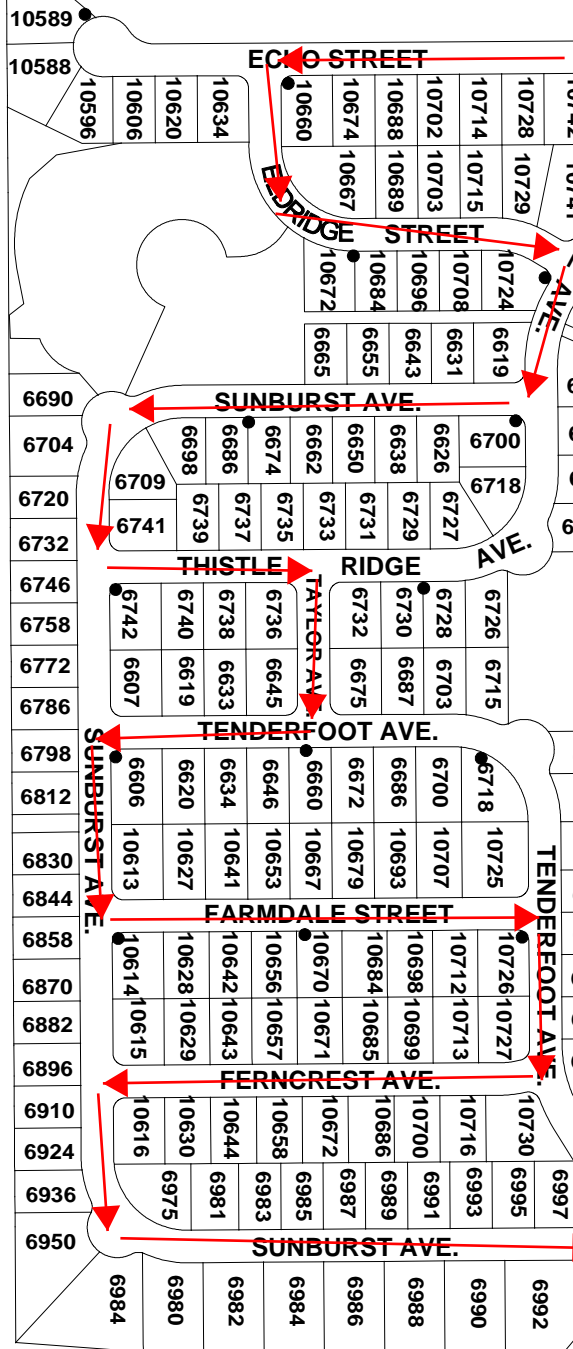

COAL RIDGE MIDDLE SCHOOL

EMERGENCY ACCESS

Begin

FIRESTONE BOULEVARD - WCR 24

FRONTIER STREET - WCR 15

End

PARK

Ridgecrest and St. Vrain

12/16 A 2/5

WCR 13 / COLORADO BLVD.

End

Turn
around
point

Start

Eagle Crest

12/16 B 1/4

FIRESTONE BOULEVARD / WCR 24

Monarch

12/16 B 2/4

Neighbors Point

12/16 B 3/4

End

Begin

Stoneridge

12/16 B 4/4

Old Town Frederick & Carriage Hills

TIPPLE PARKWAY /
WCR 16

12/16 C 1/4

Maple Ridge II & Clark Ranch