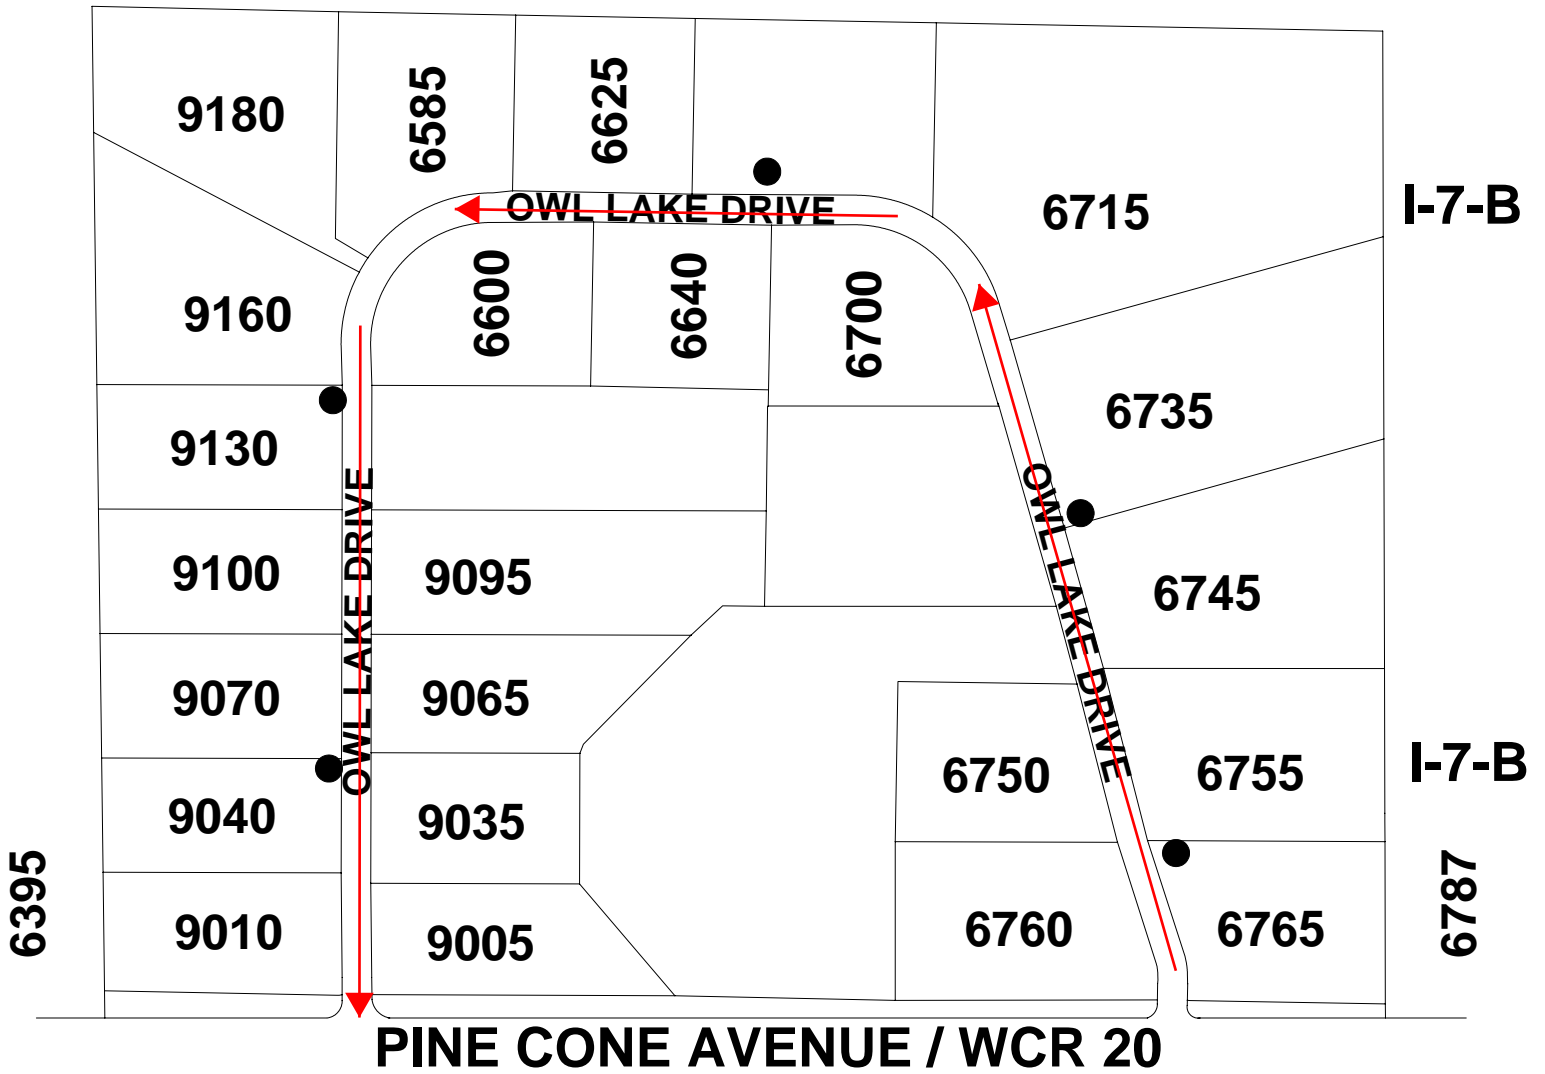

COAL RIDGE MIDDLE SCHOOL

EMERGENCY ACCESS

Begin

FIRESTONE BOULEVARD - WCR 24

FRONTIER STREET - WCR 15

End

PARK

Ridgecrest and St. Vrain

12/16 A 2/5

WCR 13 / COLORADO BLVD.

End

Turn
around
point

Start

Eagle Crest

12/16 B 1/4

FIRESTONE BOULEVARD / WCR 24

Monarch

12/16 B 2/4

Neighbors Point

12/16 B 3/4

End

Begin

Stoneridge

12/16 B 4/4

Old Town Frederick & Carriage Hills

TIPPLE PARKWAY /
WCR 16

12/16 C 1/4

Maple Ridge II & Clark Ranch