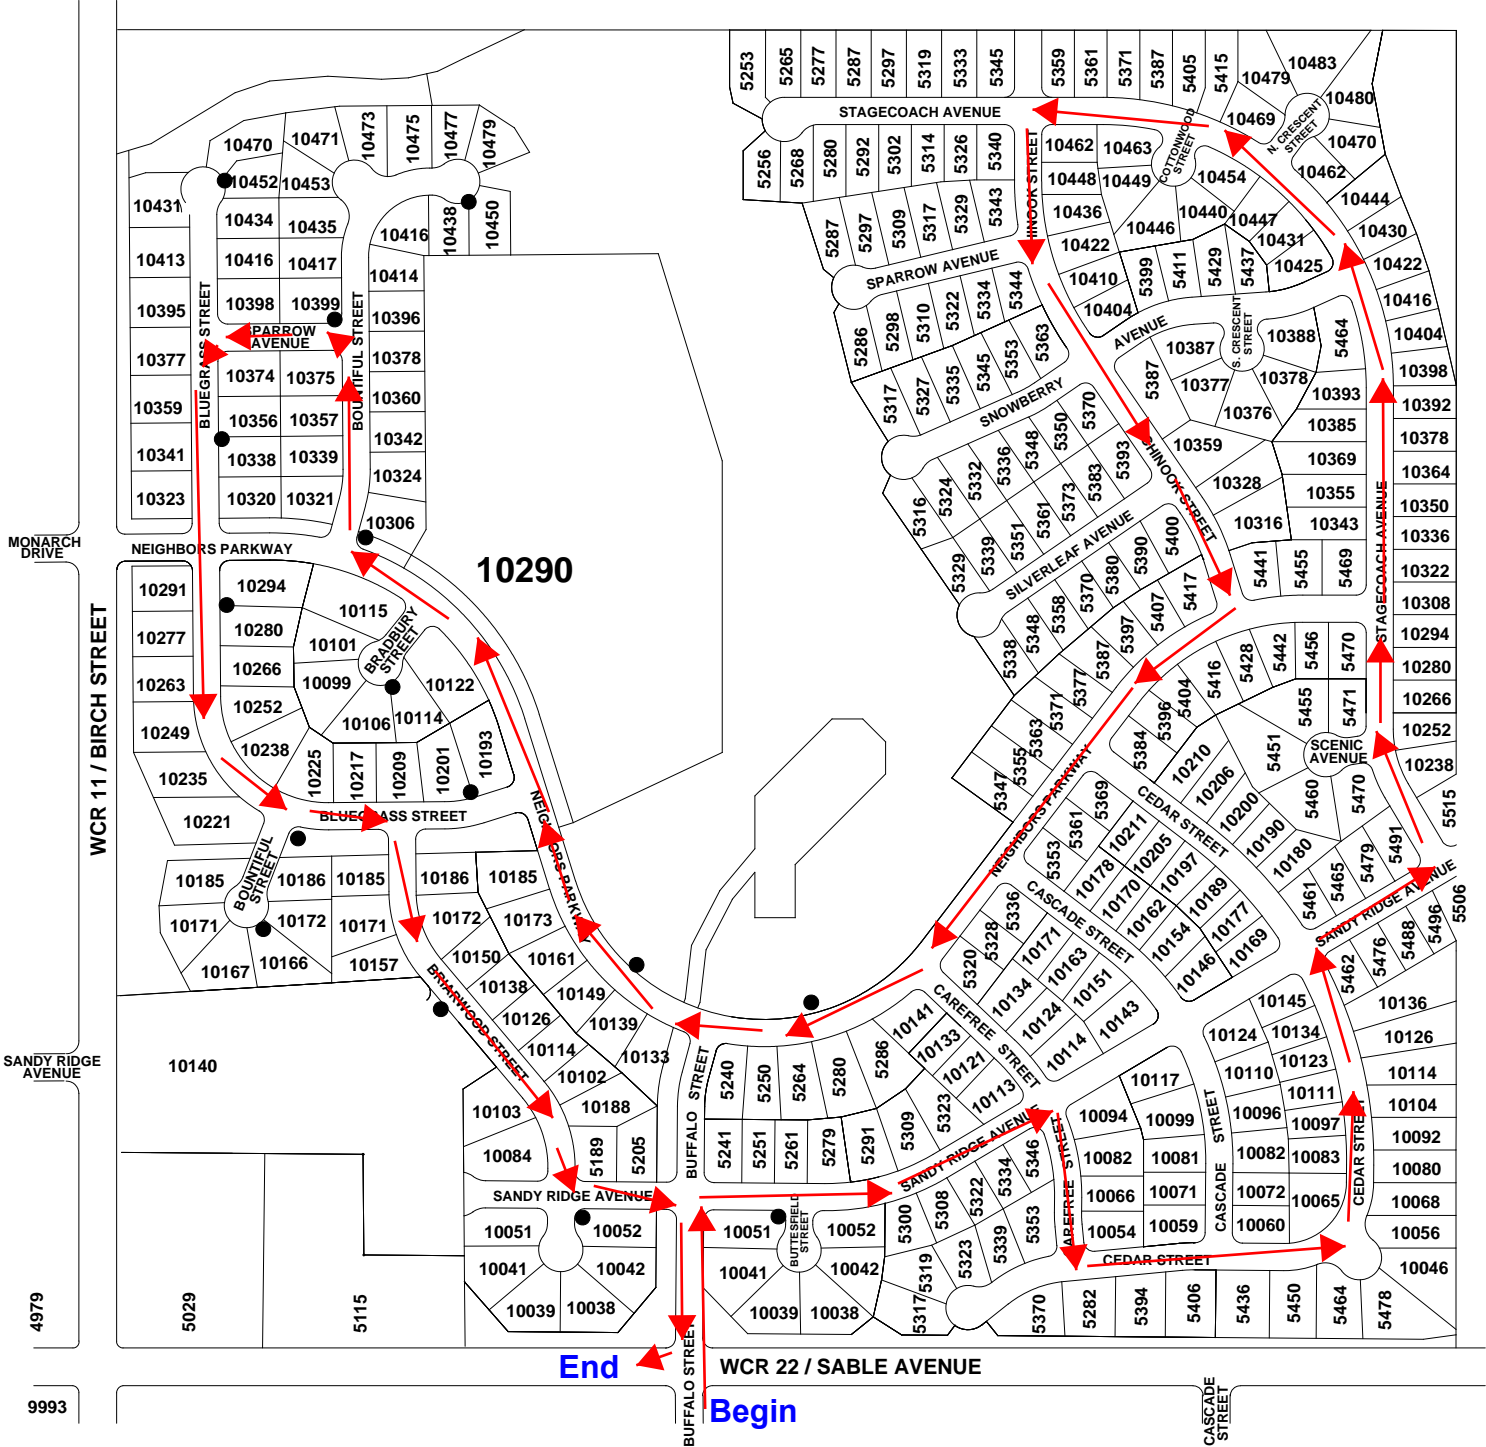

COAL RIDGE MIDDLE SCHOOL

EMERGENCY ACCESS

Begin

FIRESTONE BOULEVARD - WCR 24

FRONTIER STREET - WCR 15

End

PARK

Ridgecrest and St. Vrain

12/16 A 2/5

WCR 13 / COLORADO BLVD.

End

Turn
around
point

Start

Eagle Crest

12/16 B 1/4

FIRESTONE BOULEVARD / WCR 24

Monarch

12/16 B 2/4

Neighbors Point

12/16 B 3/4

End

Begin

Stoneridge

12/16 B 4/4

Old Town Frederick & Carriage Hills

TIPPLE PARKWAY /
WCR 16

12/16 C 1/4

Maple Ridge II & Clark Ranch