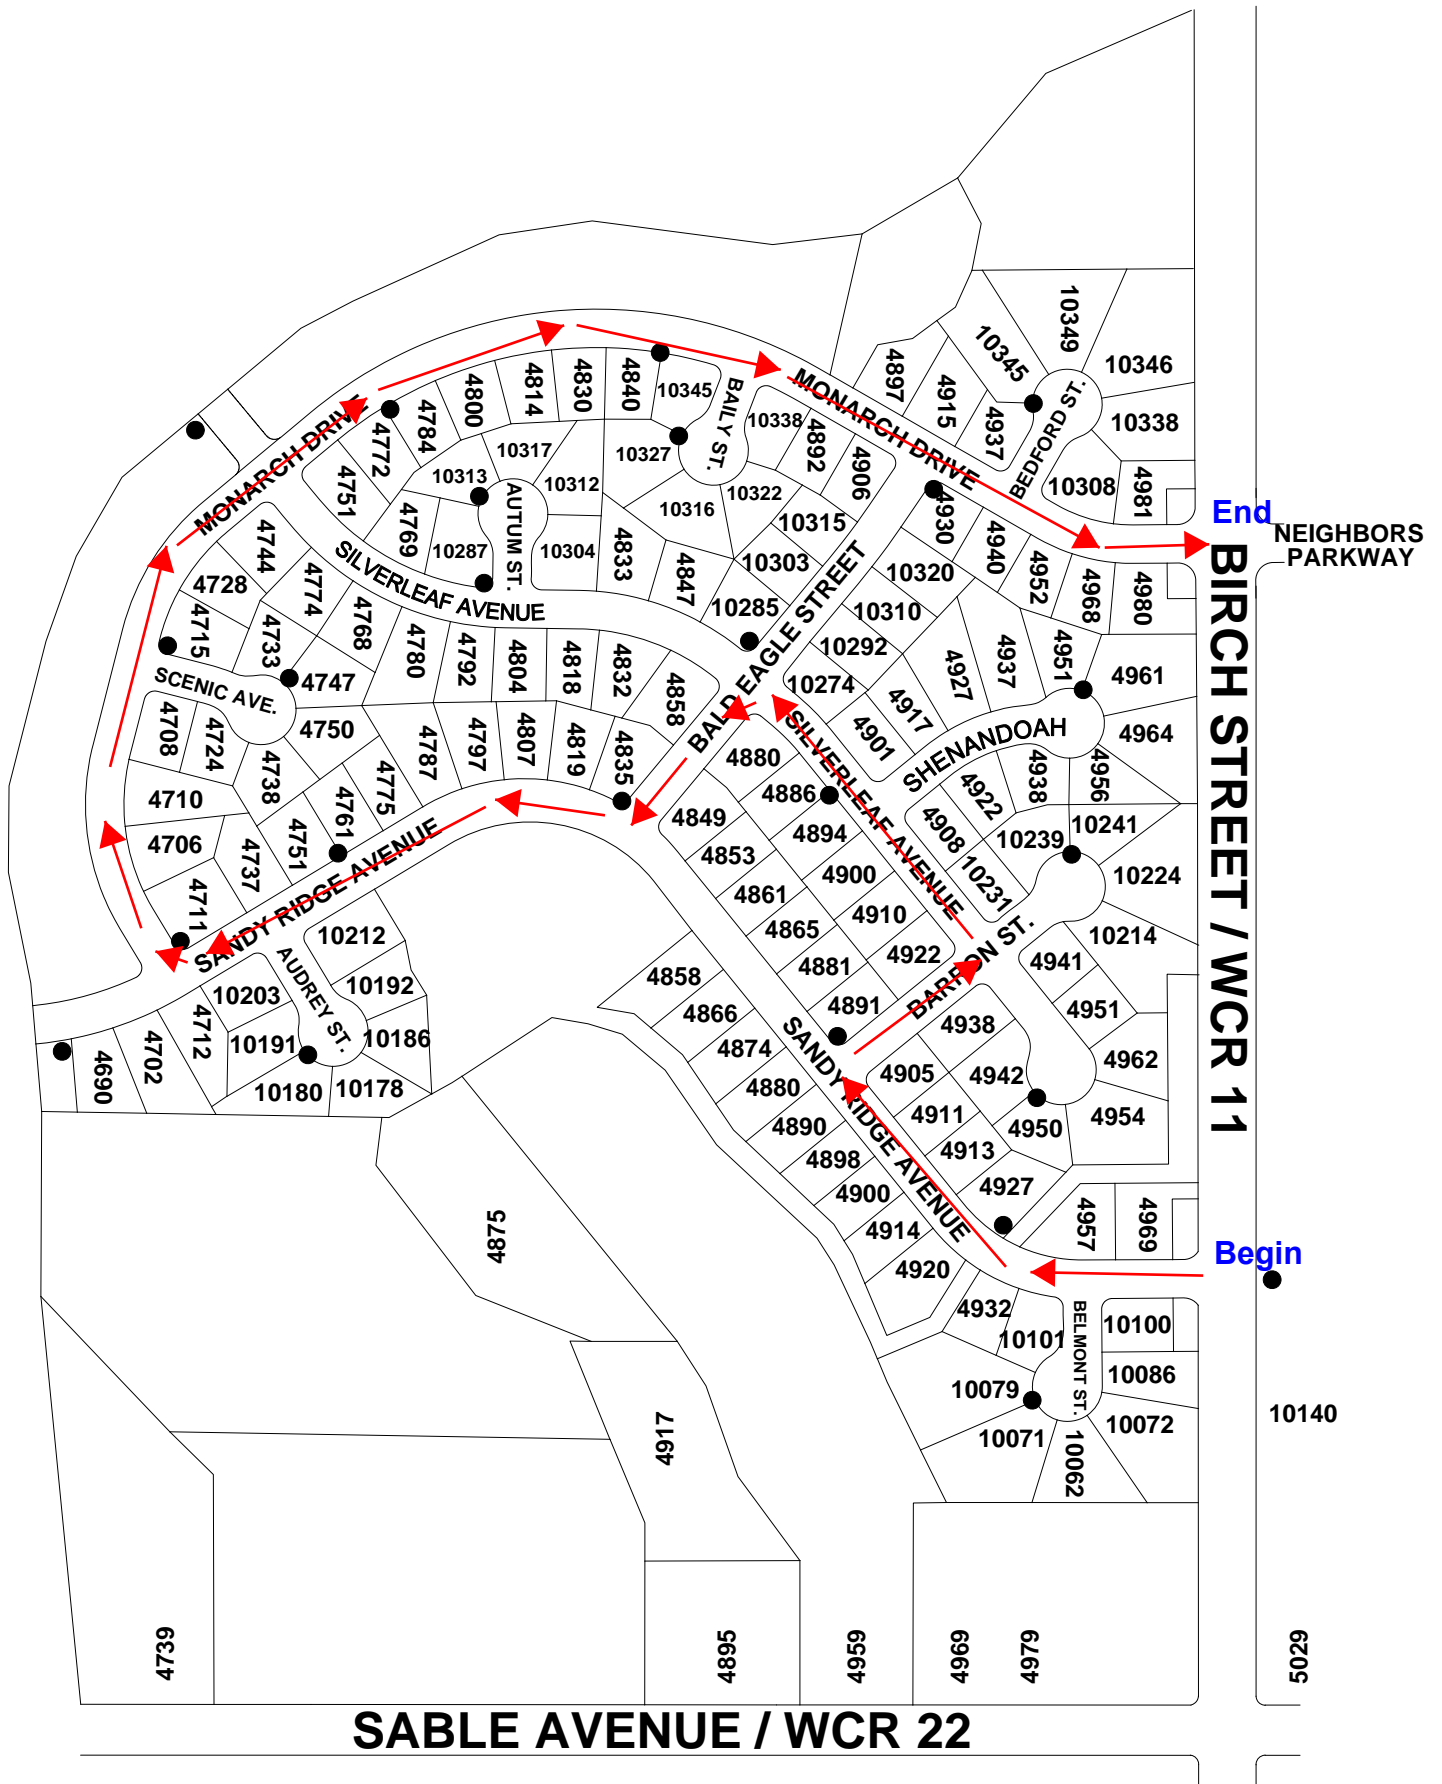

Eagle Crest

12/18 C 1/4

FIRESTONE BOULEVARD / WCR 24

Monarch

12/18 C 2/4

Neighbors Pointe

12/18 C 3/4

Stoneridge

12/18 C 4/4