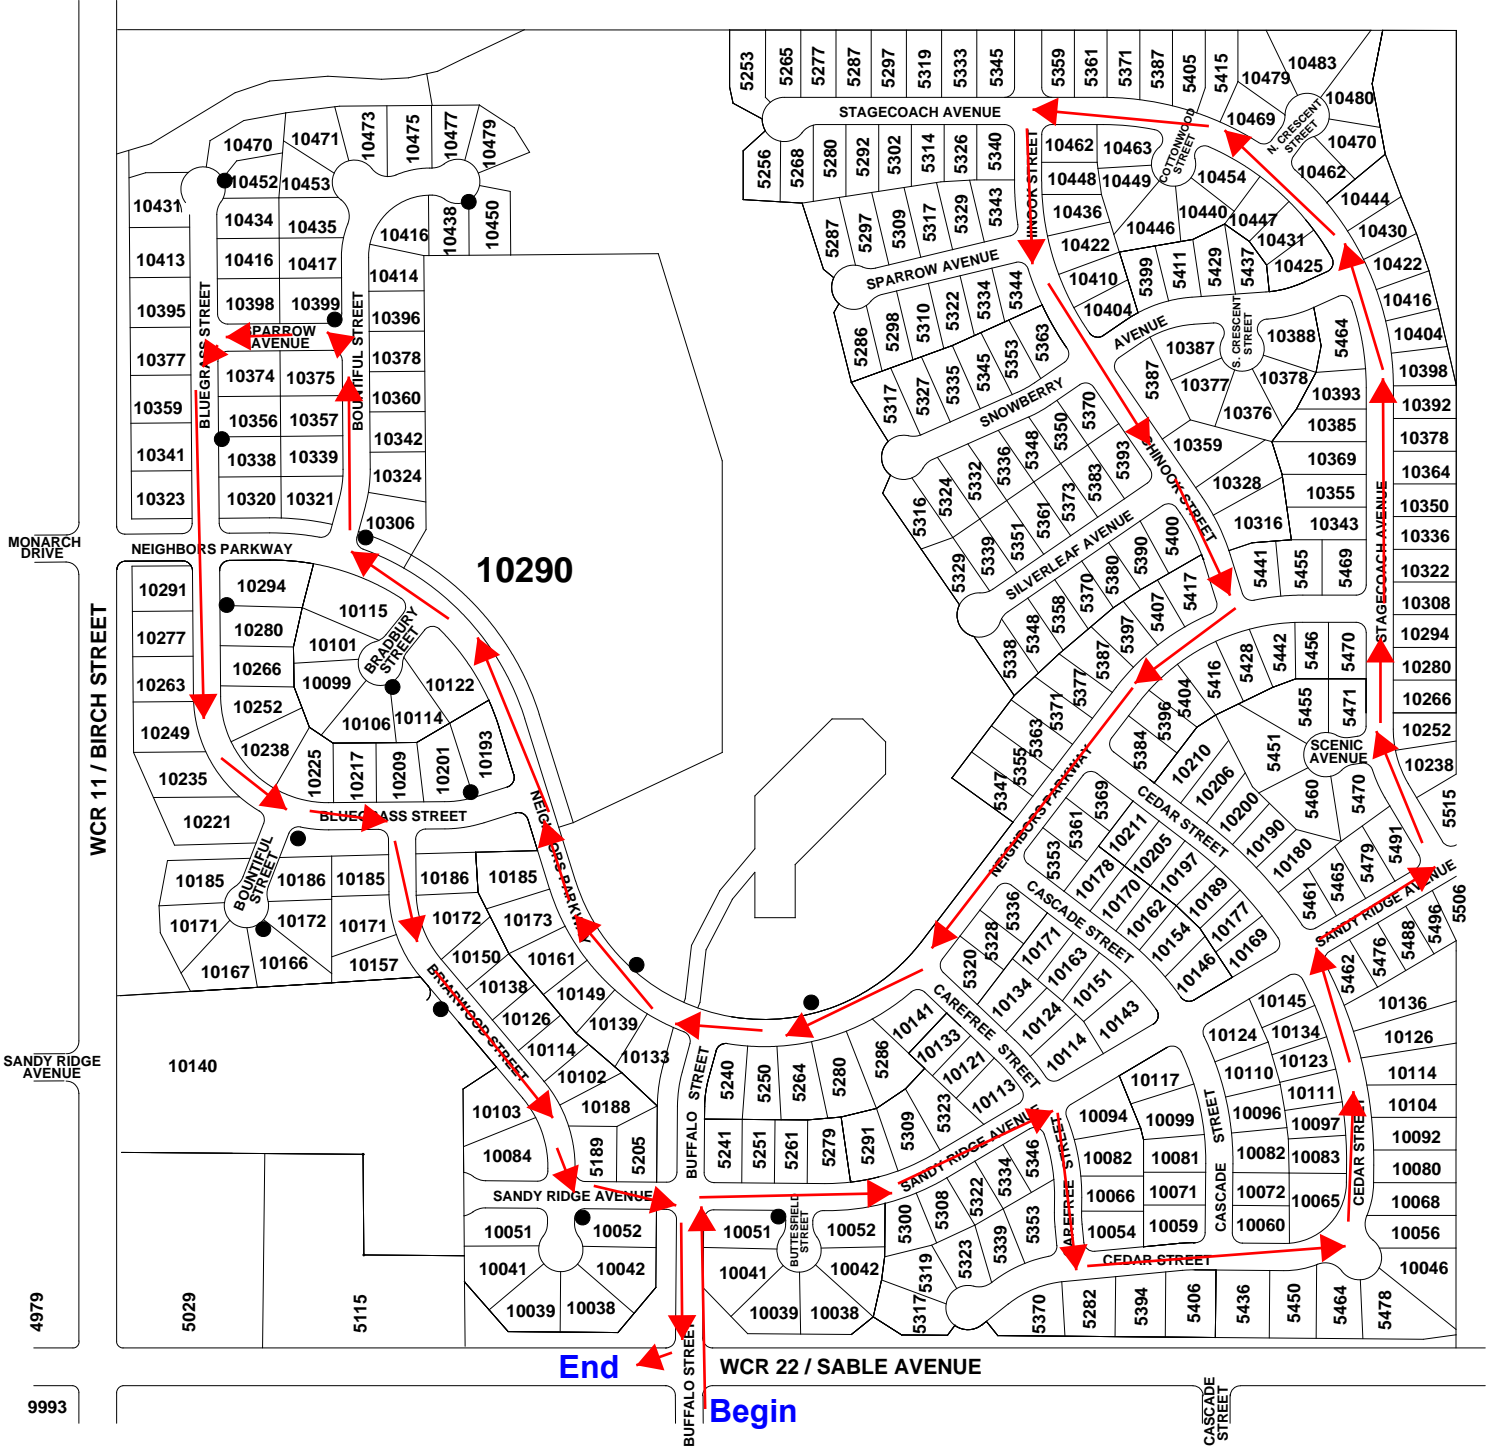

Eagle Crest

12/18 C 1/4

FIRESTONE BOULEVARD / WCR 24

Monarch

12/18 C 2/4

Neighbors Pointe

12/18 C 3/4

Stoneridge

12/18 C 4/4