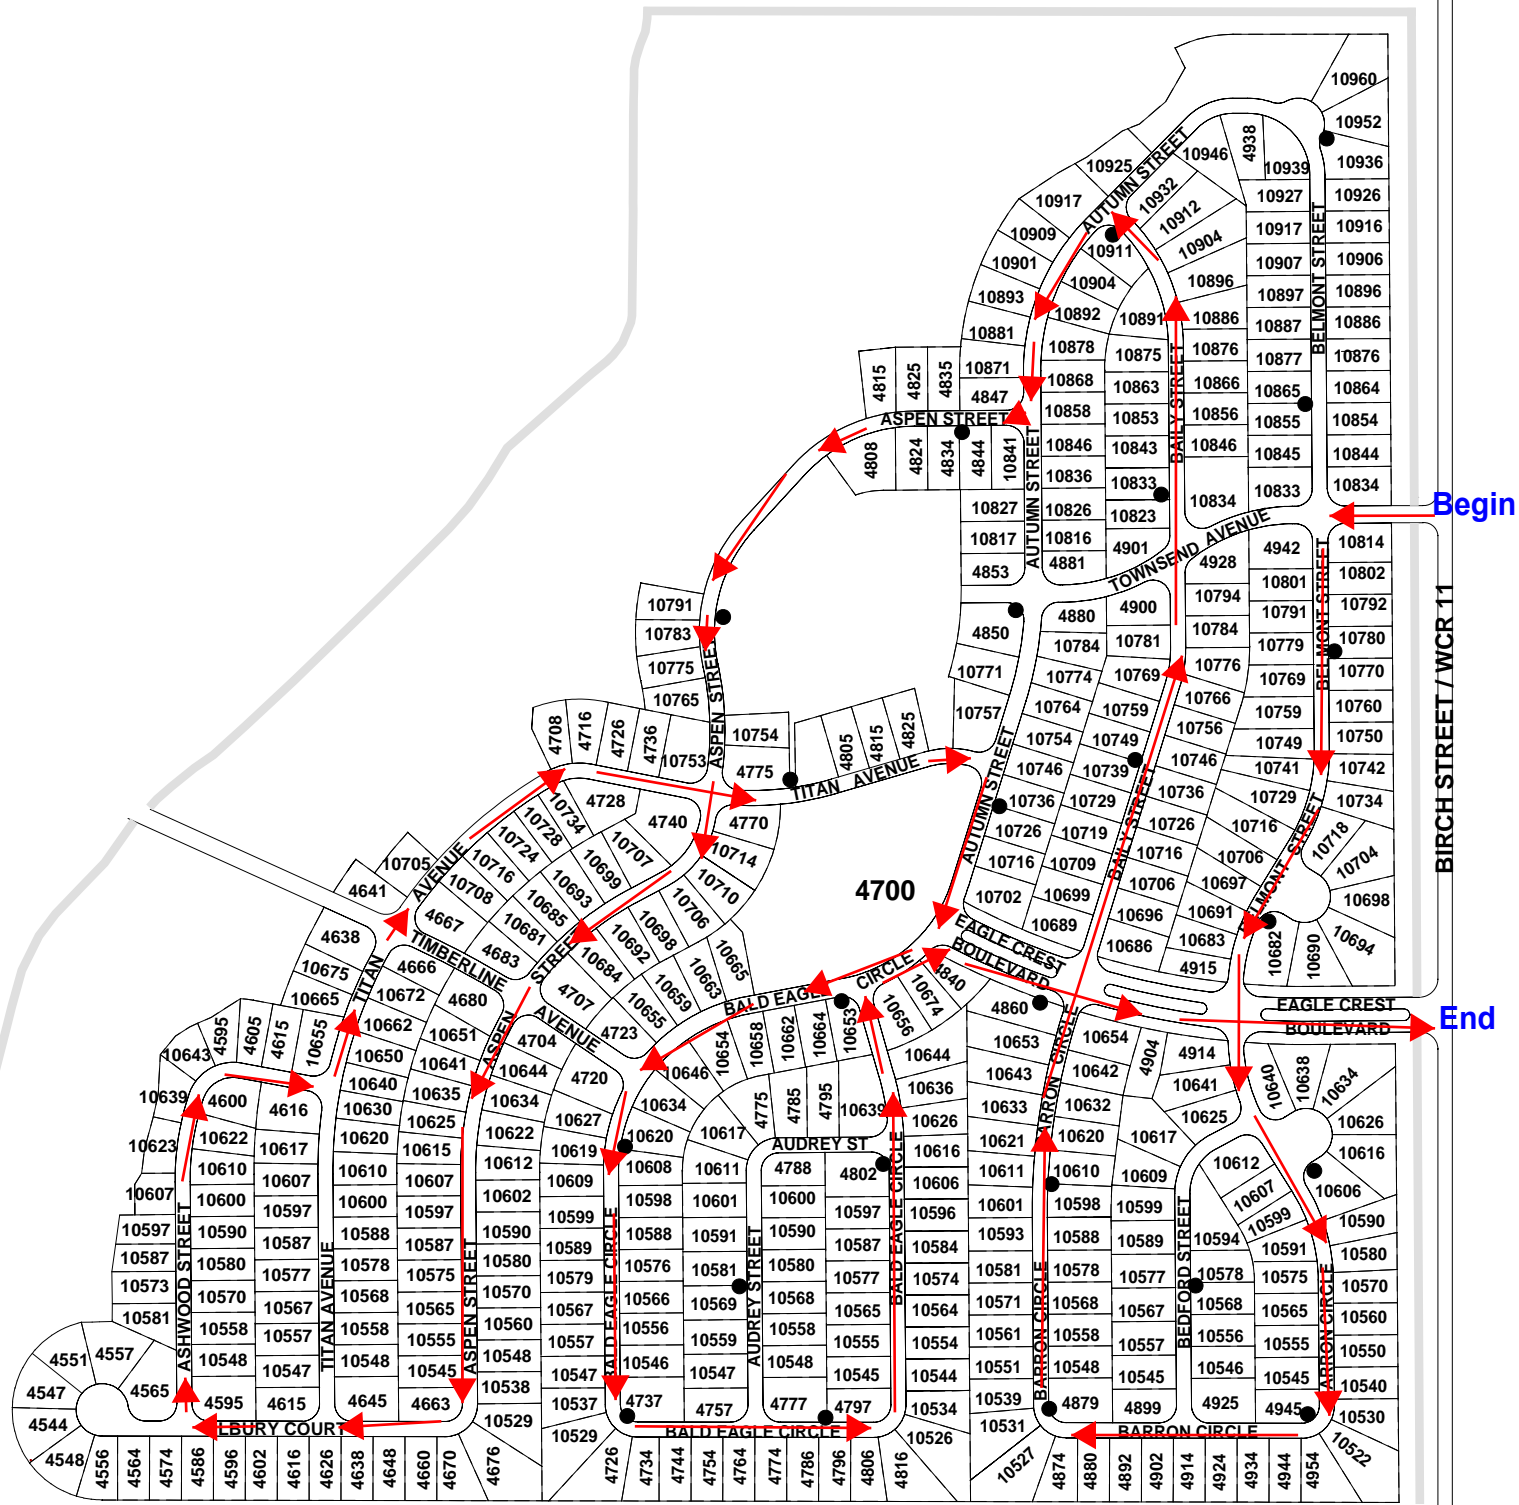

Eagle Crest

12/18 C 1/4

FIRESTONE BOULEVARD / WCR 24

Monarch

12/18 C 2/4

Neighbors Pointe

12/18 C 3/4

Stoneridge

12/18 C 4/4